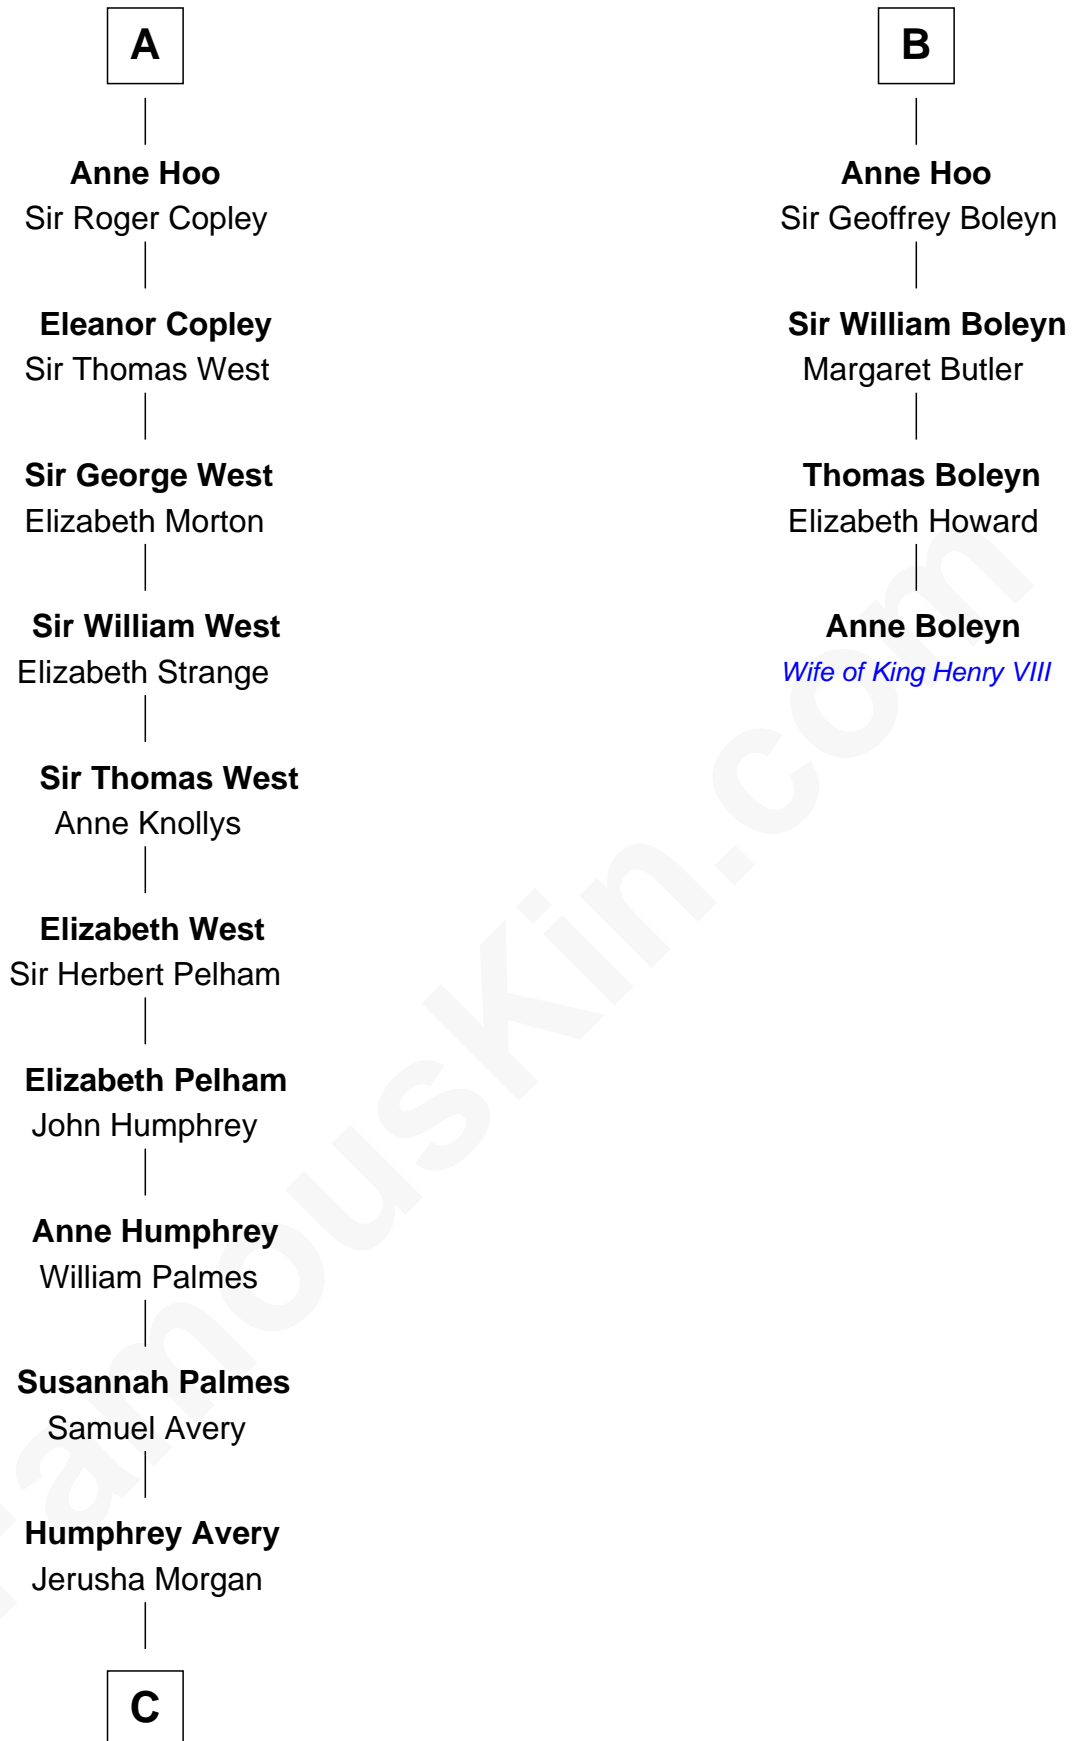

FamousKin.com Relationship Chart of

John D. Rockefeller

Founder of the Standard Oil Company

10th cousin 11 times removed of

Anne Boleyn

2nd Wife of King Henry VIII

Robert Tregoz

C

—
Solomon Avery
Hannah Punderson

—
Miles Avery
Malinda Pixley

—
Lucy Avery
Godfrey Lewis Rockefeller

—
William Avery Rockefeller
Eliza Davison

—
John D. Rockefeller
Founder of the Standard Oil Company

FamousKin.com