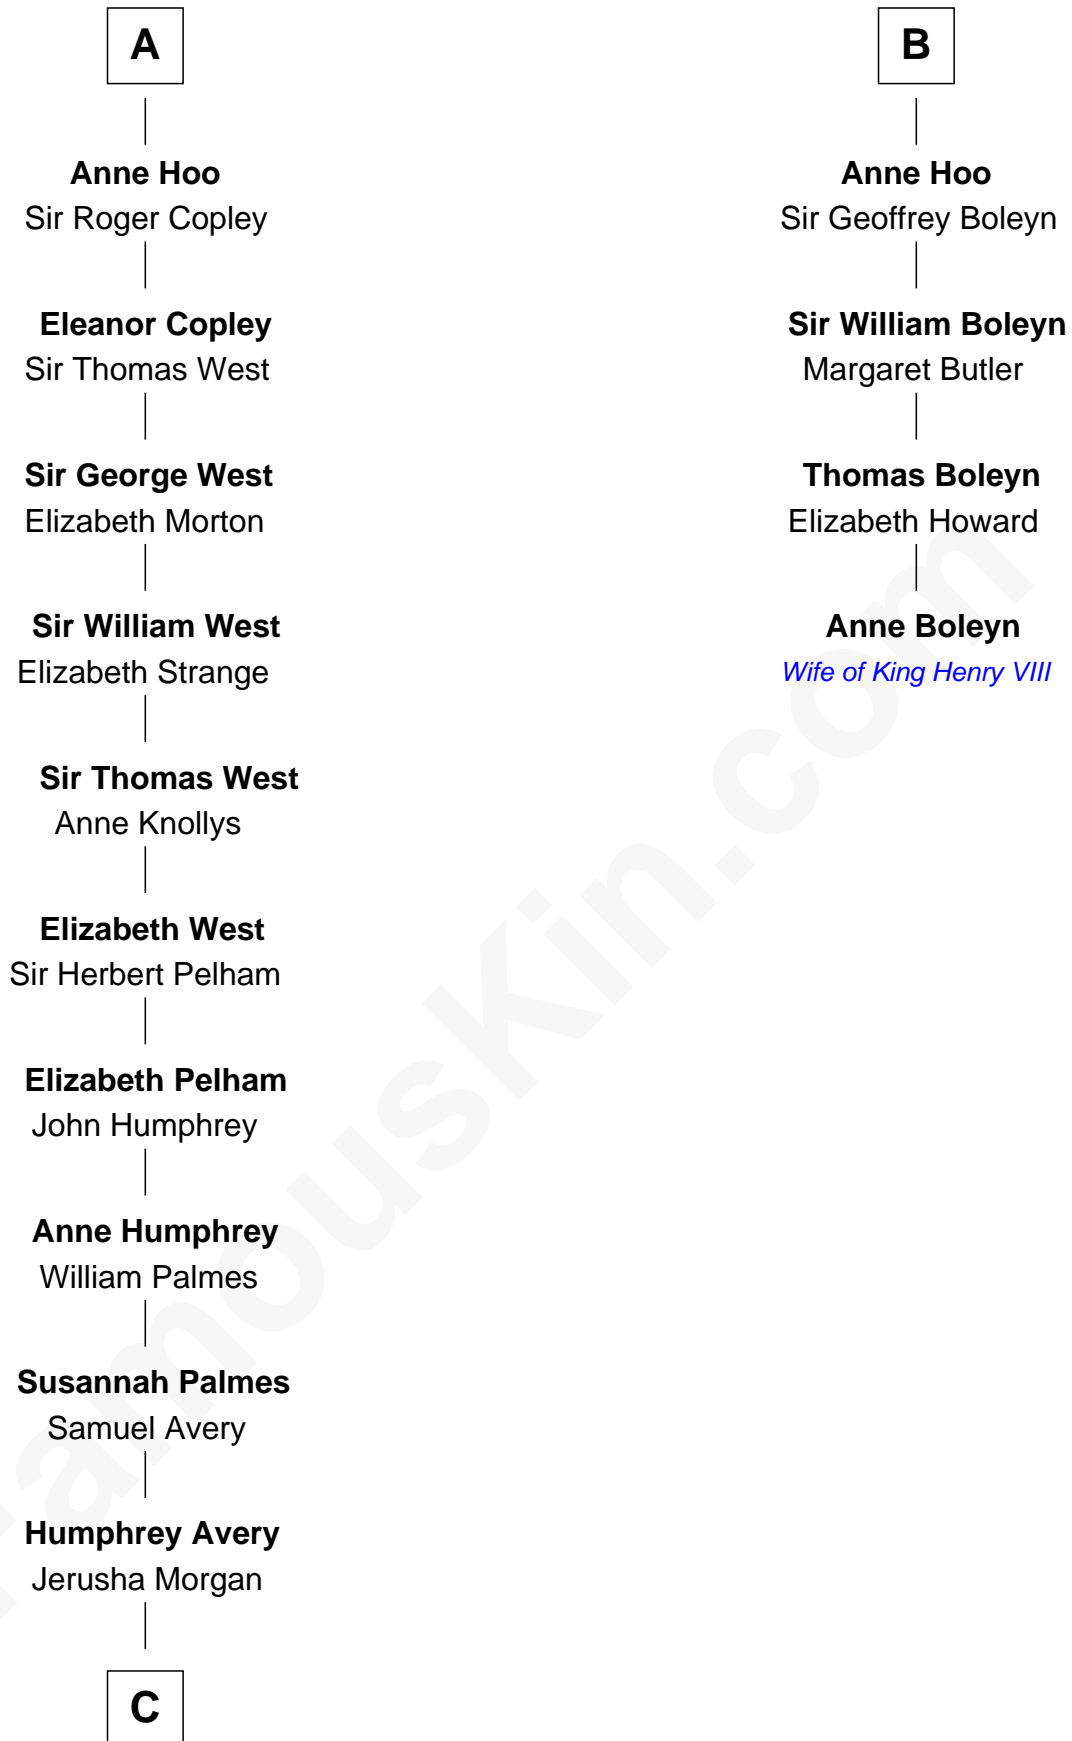

FamousKin.com Relationship Chart of

John D. Rockefeller

Founder of the Standard Oil Company

10th cousin 11 times removed of

Anne Boleyn

2nd Wife of King Henry VIII

John II le Strange

Amice - - - - -

Sir Thomas de Felton

Joan Walkfare

Eleanor de Felton

Sir Thomas Hoo

Sir Thomas Hoo

Eleanor de Welles

A

John III le Strange

Joan Walkfare

Eleanor de Felton

Sir Thomas Hoo

Sir Thomas Hoo

Elizabeth Wychingham

B

C

—
Solomon Avery
Hannah Punderson

—
Miles Avery
Malinda Pixley

—
Lucy Avery
Godfrey Lewis Rockefeller

—
William Avery Rockefeller
Eliza Davison

—
John D. Rockefeller
Founder of the Standard Oil Company

FamousKin.com