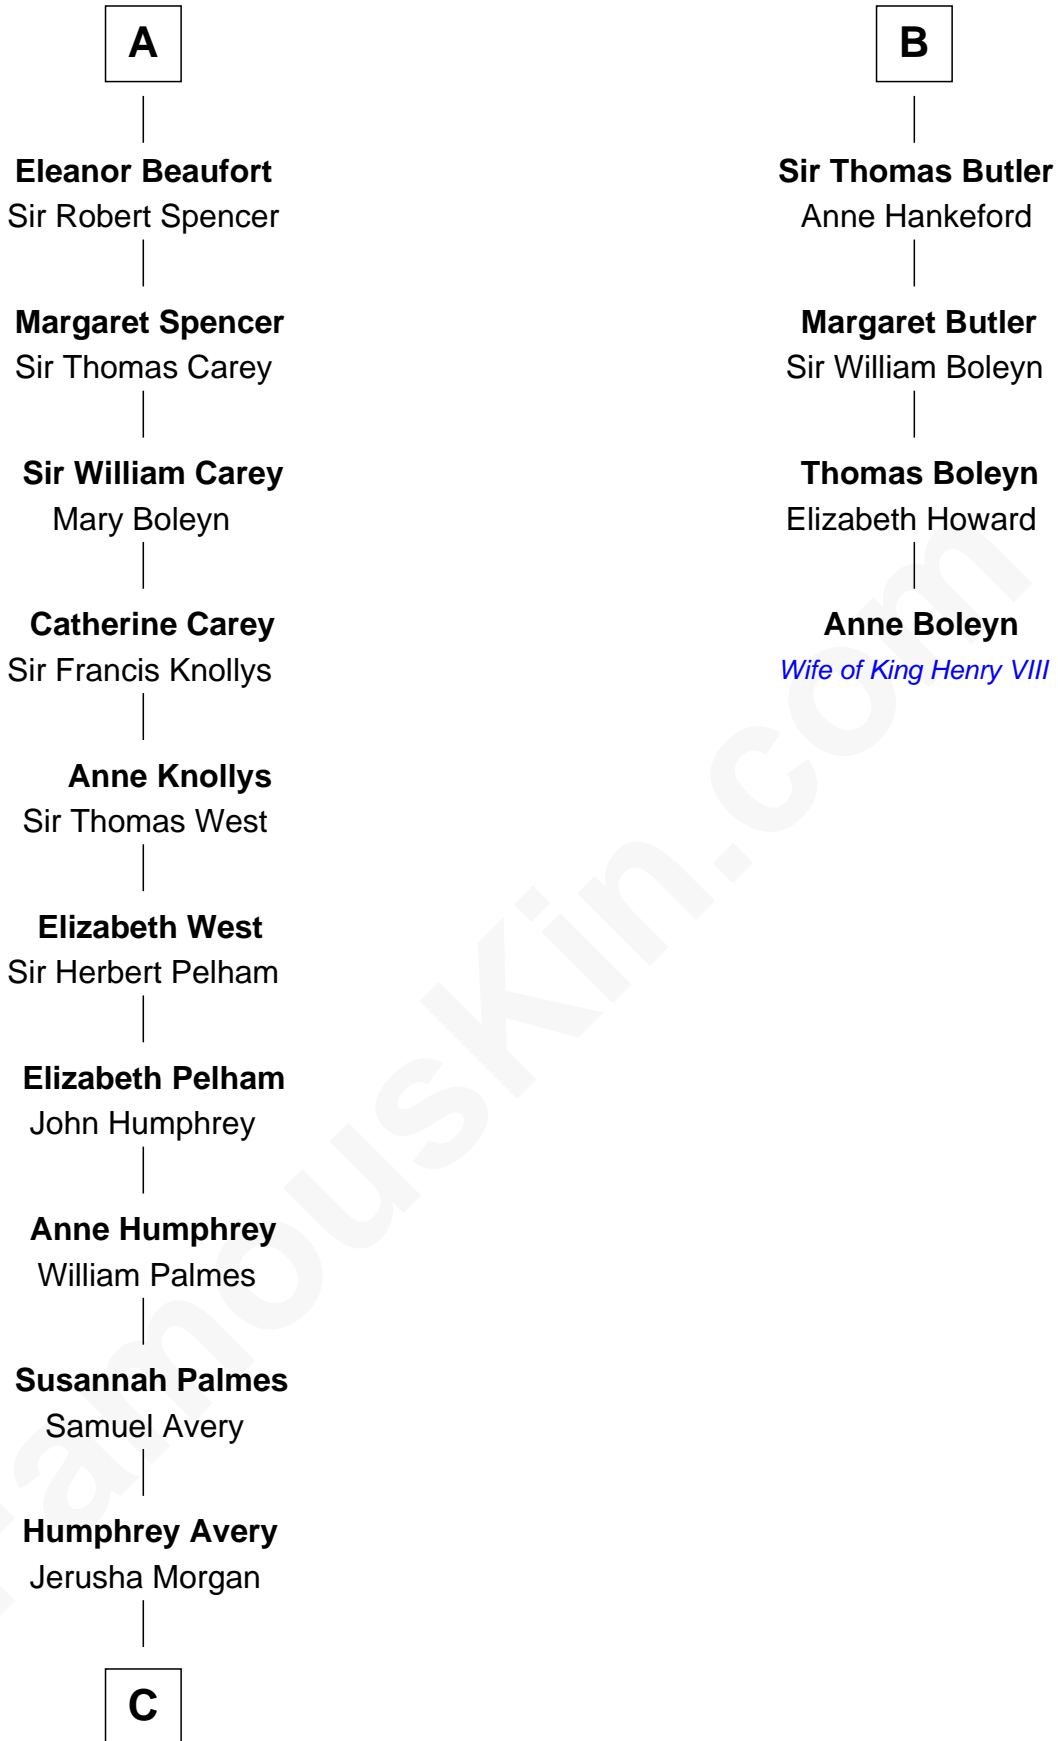

FamousKin.com Relationship Chart of

John D. Rockefeller

Founder of the Standard Oil Company

10th cousin 11 times removed of

Anne Boleyn

2nd Wife of King Henry VIII

Sir Roger de Mortimer

Maud de Brewes

C

—
Solomon Avery
Hannah Punderson

—
Miles Avery
Malinda Pixley

—
Lucy Avery
Godfrey Lewis Rockefeller

—
William Avery Rockefeller
Eliza Davison

—
John D. Rockefeller
Founder of the Standard Oil Company

FamousKin.com