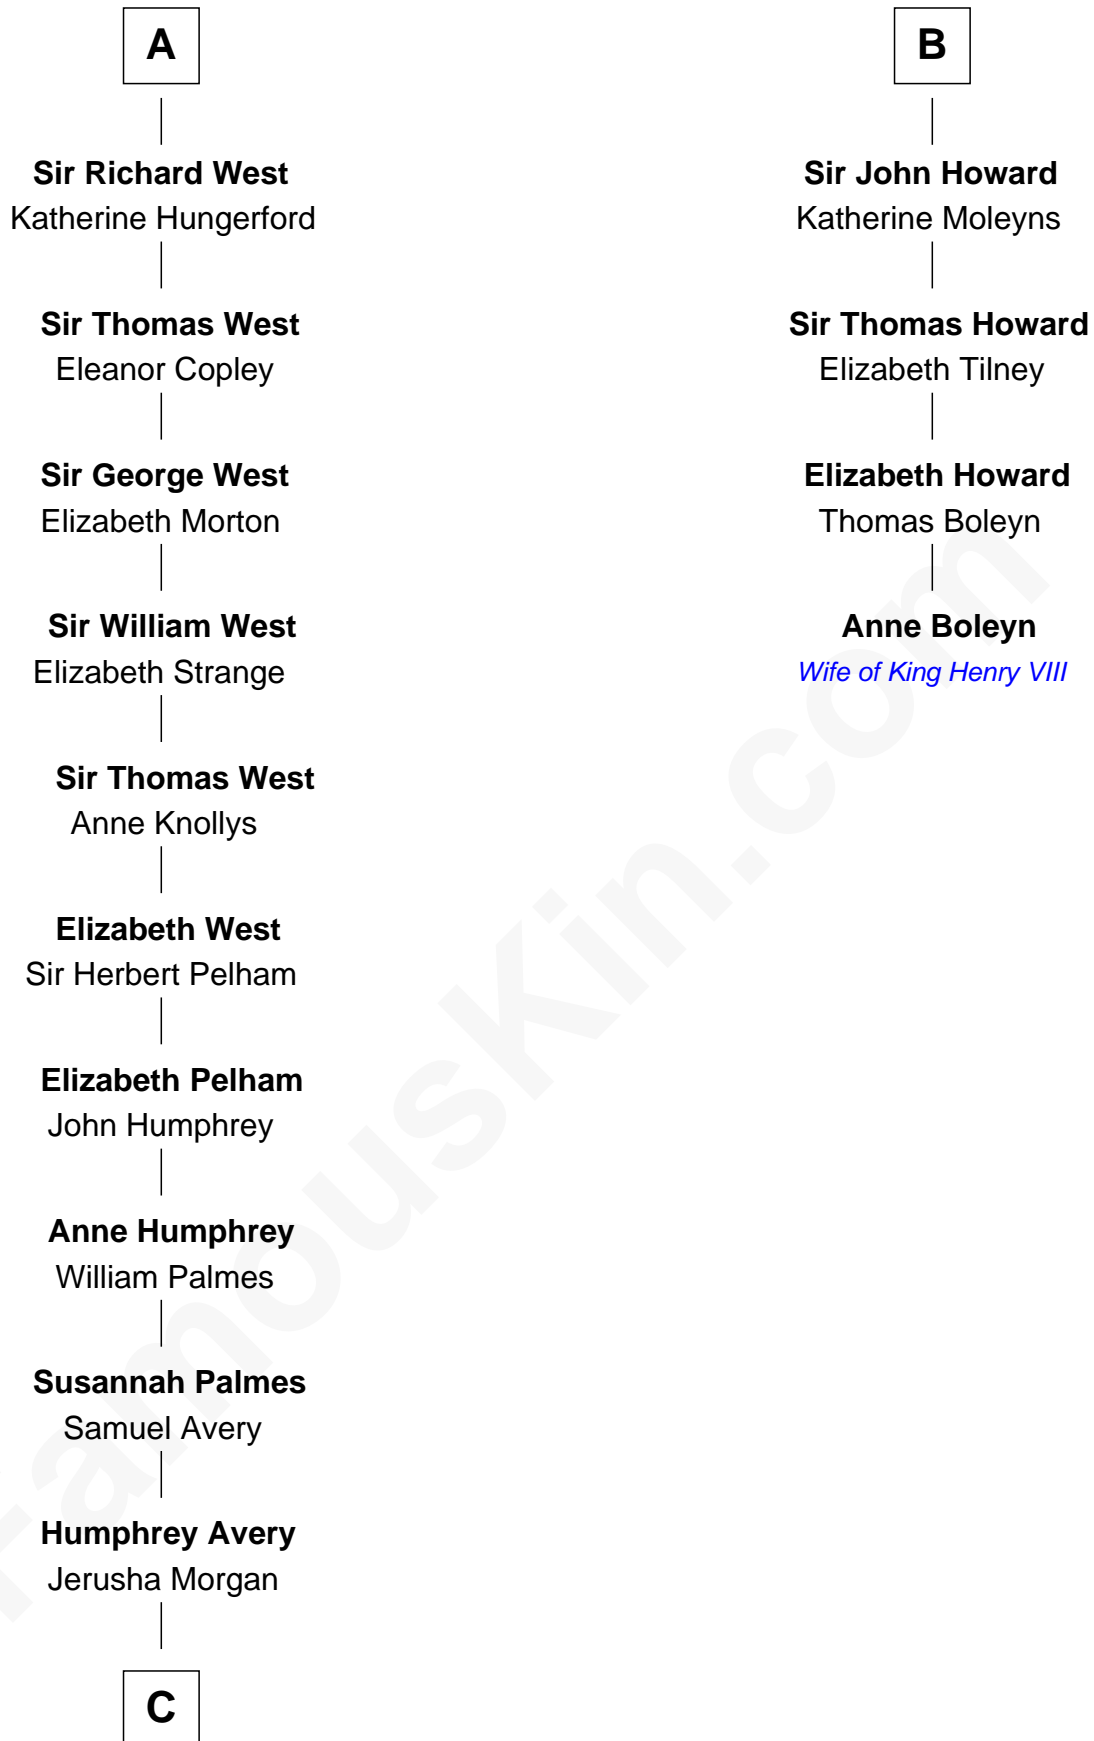

FamousKin.com Relationship Chart of

John D. Rockefeller

Founder of the Standard Oil Company

10th cousin 11 times removed of

Anne Boleyn

2nd Wife of King Henry VIII

William de Beauchamp

C

—
Solomon Avery
Hannah Punderson

—
Miles Avery
Malinda Pixley

—
Lucy Avery
Godfrey Lewis Rockefeller

—
William Avery Rockefeller
Eliza Davison

—
John D. Rockefeller
Founder of the Standard Oil Company

FamousKin.com