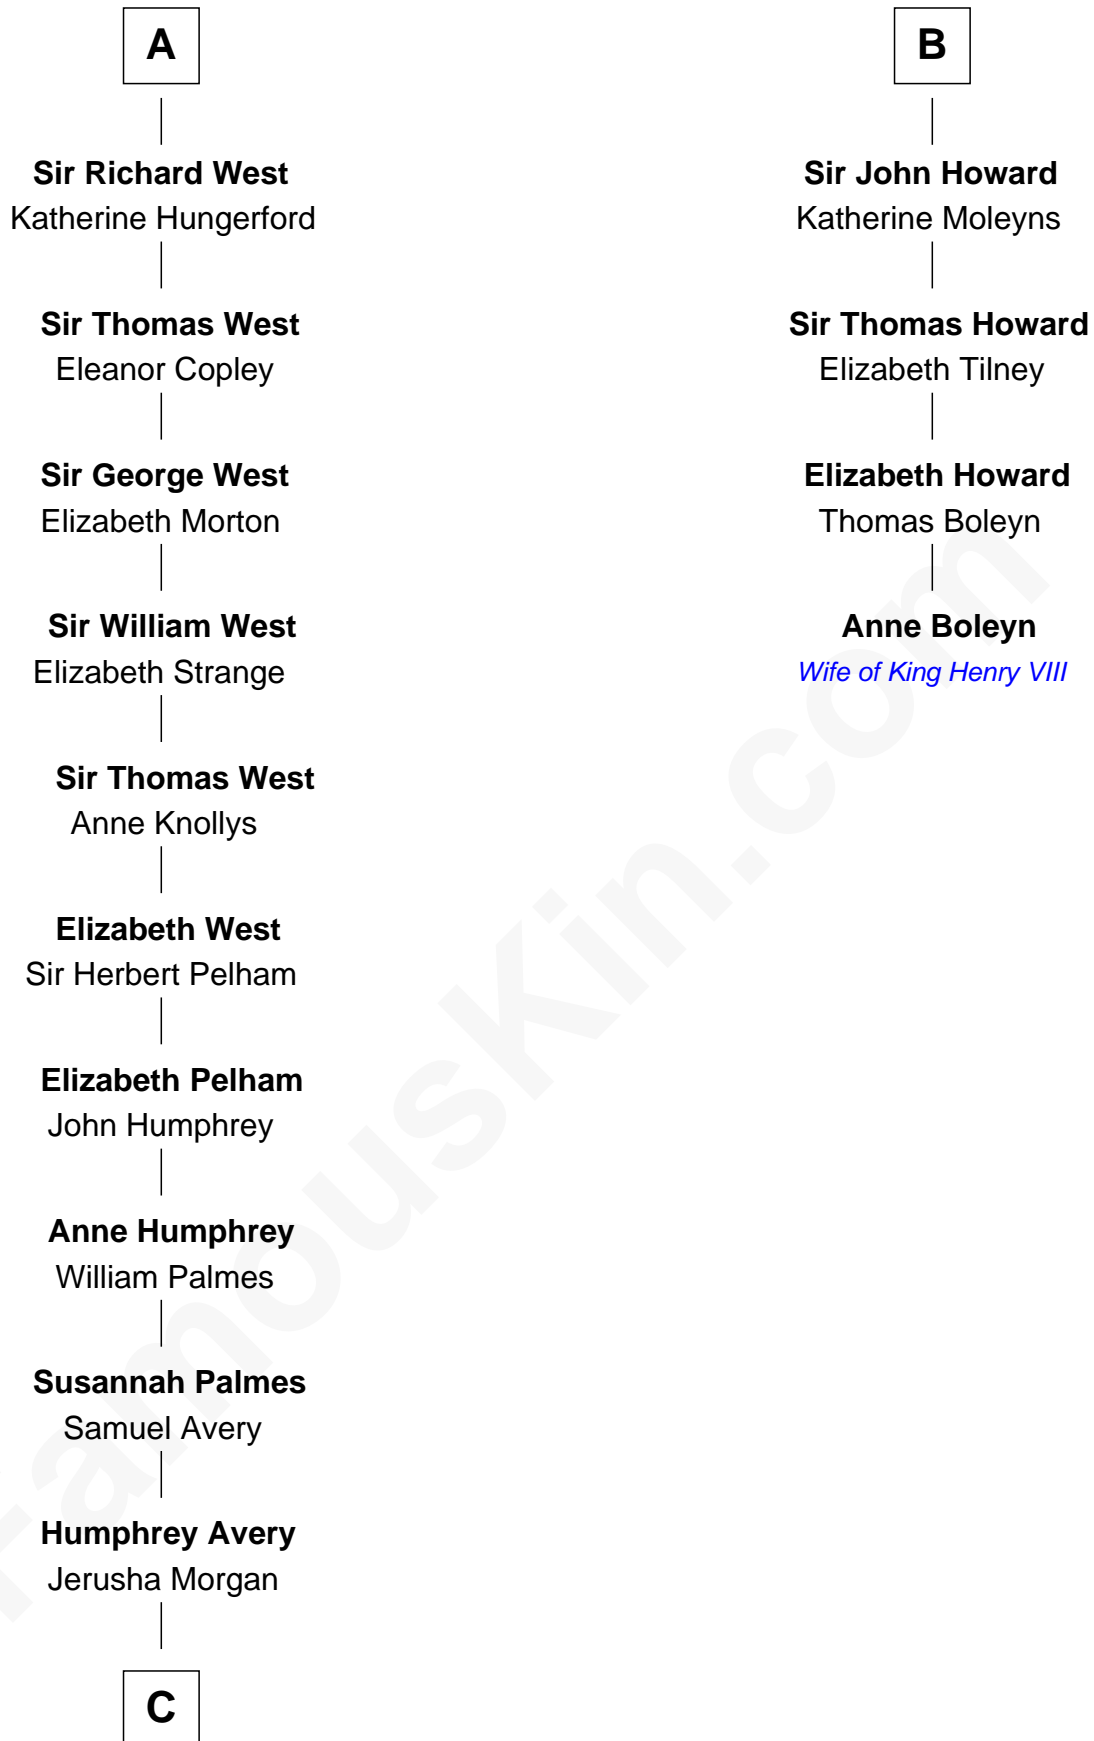

FamousKin.com Relationship Chart of

John D. Rockefeller

Founder of the Standard Oil Company

10th cousin 11 times removed of

Anne Boleyn

2nd Wife of King Henry VIII

C

—
Solomon Avery
Hannah Punderson

—
Miles Avery
Malinda Pixley

—
Lucy Avery
Godfrey Lewis Rockefeller

—
William Avery Rockefeller
Eliza Davison

—
John D. Rockefeller
Founder of the Standard Oil Company

FamousKin.com