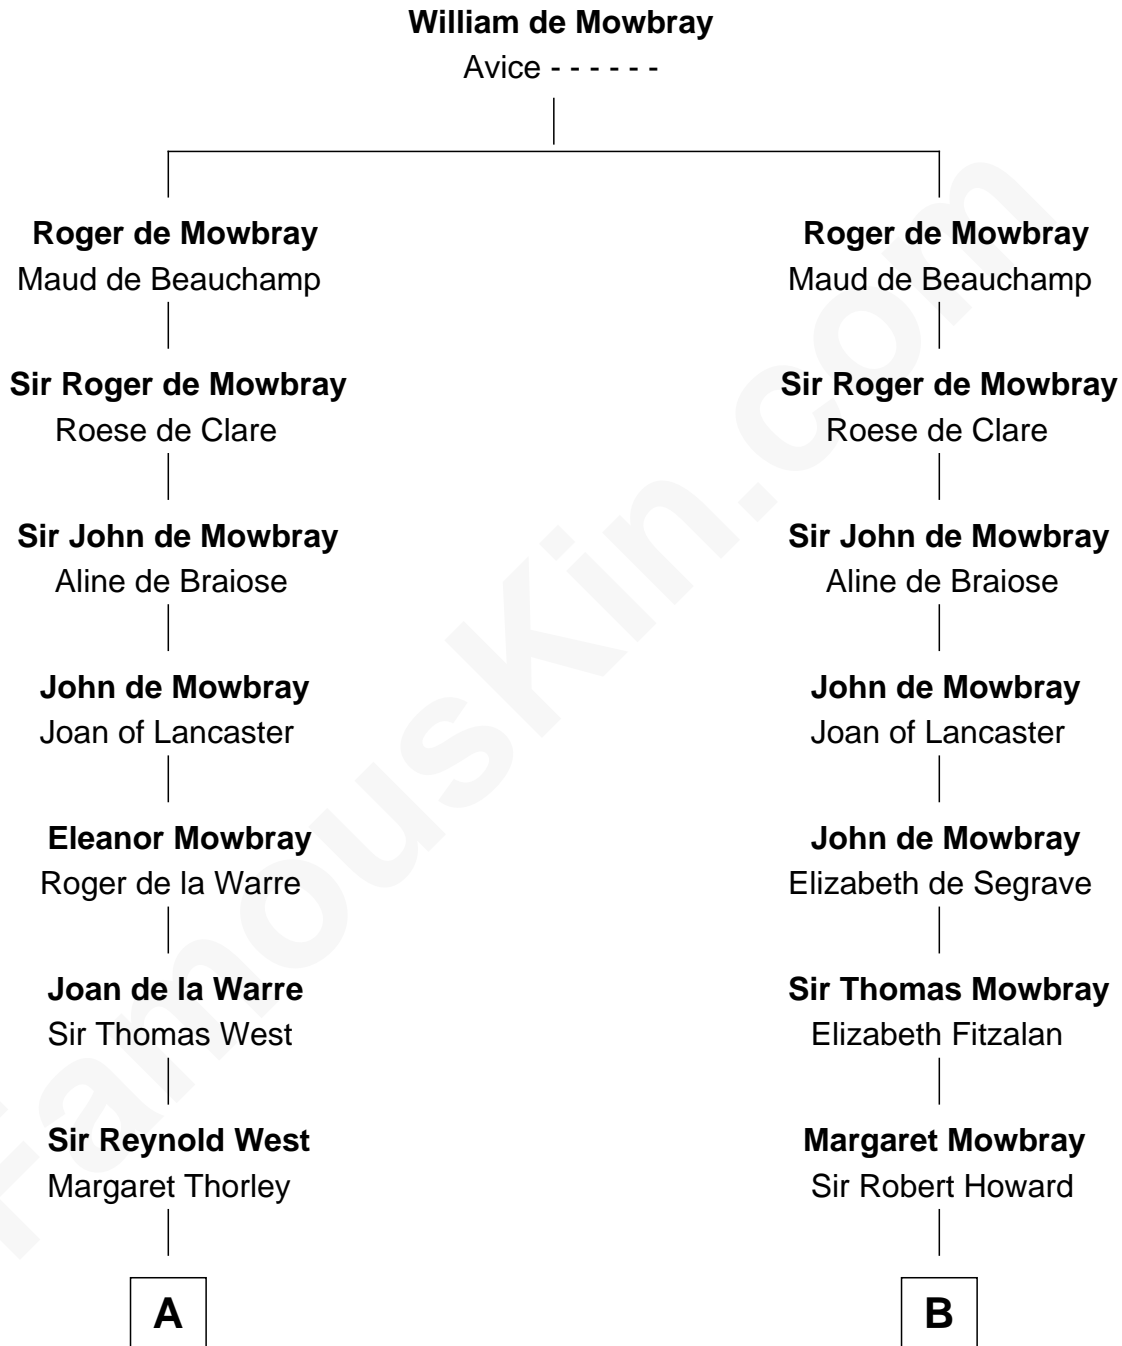

FamousKin.com Relationship Chart of

John D. Rockefeller

Founder of the Standard Oil Company

10th cousin 11 times removed of

Anne Boleyn

2nd Wife of King Henry VIII

C

—
Solomon Avery
Hannah Punderson

—
Miles Avery
Malinda Pixley

—
Lucy Avery
Godfrey Lewis Rockefeller

—
William Avery Rockefeller
Eliza Davison

—
John D. Rockefeller
Founder of the Standard Oil Company

FamousKin.com