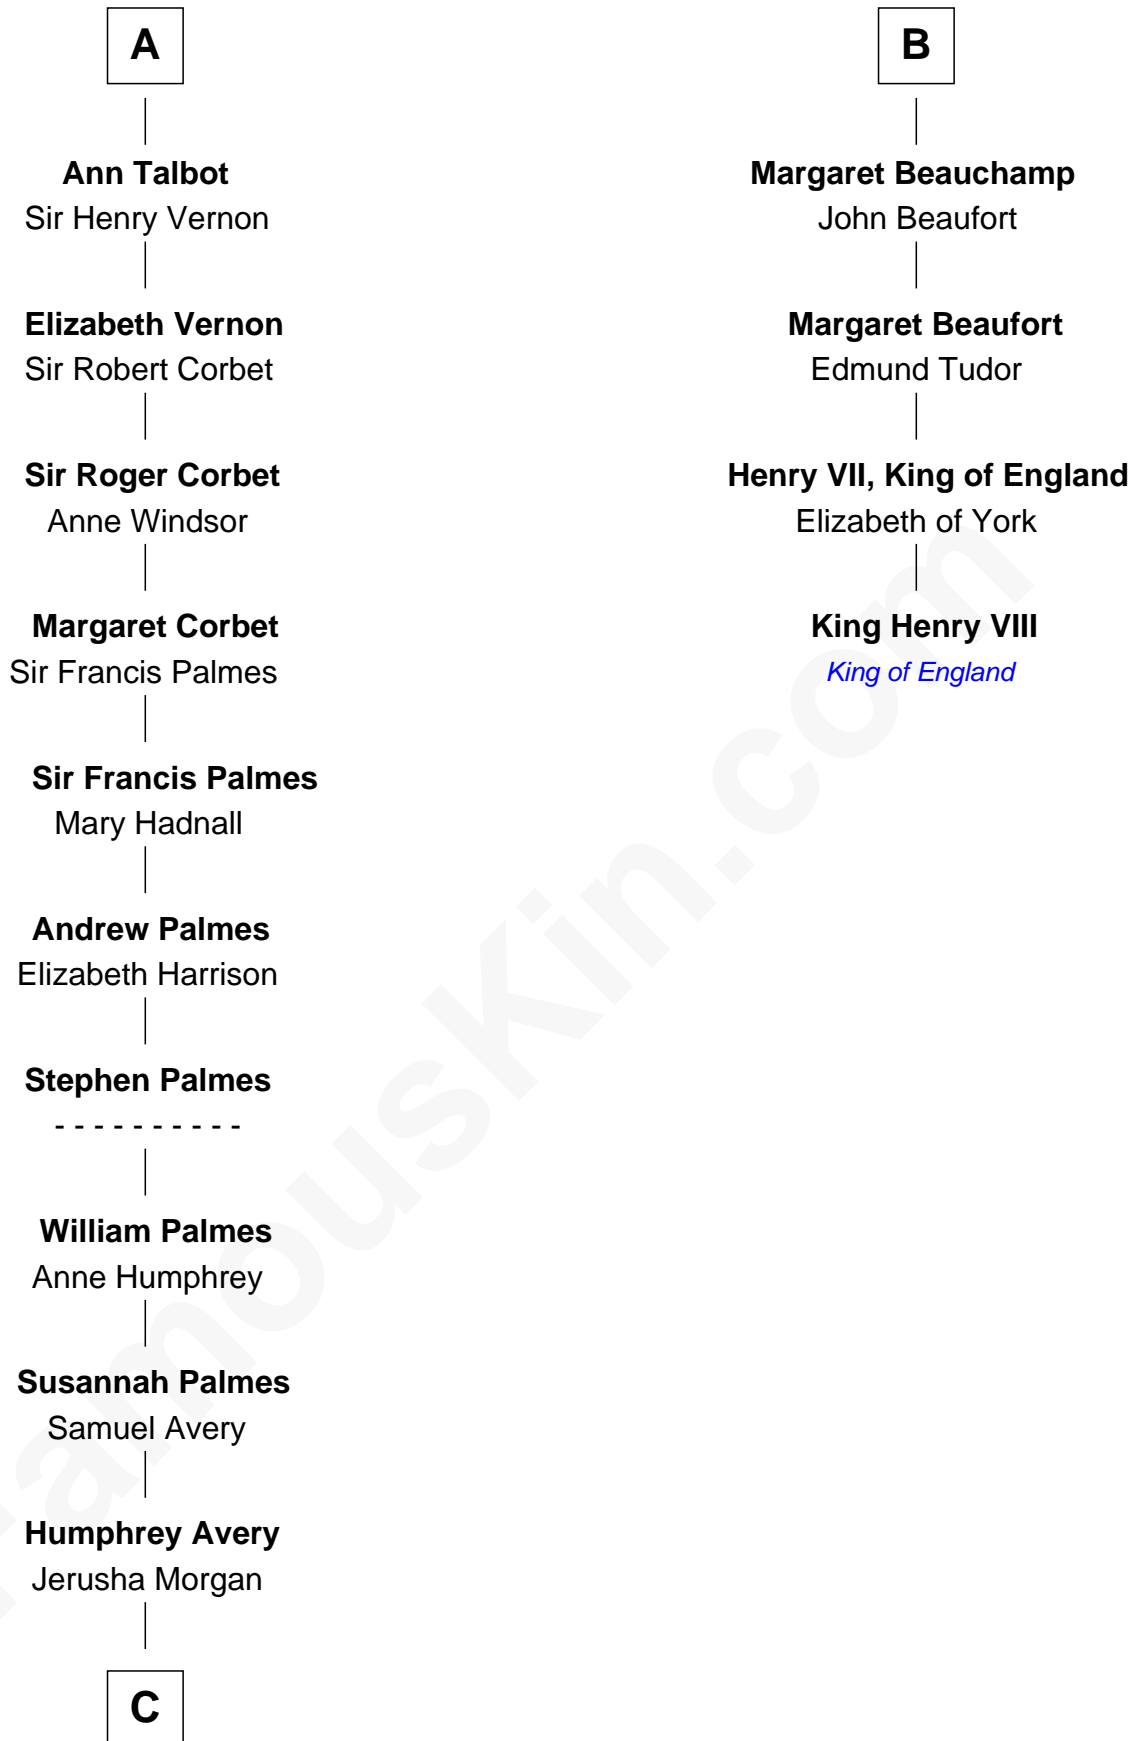

FamousKin.com Relationship Chart of

John D. Rockefeller

Founder of the Standard Oil Company

10th cousin 11 times removed of

King Henry VIII

King of England

Sir Humphrey de Bohun

Maud of Eu

C

—
Solomon Avery
Hannah Punderson

—
Miles Avery
Malinda Pixley

—
Lucy Avery
Godfrey Lewis Rockefeller

—
William Avery Rockefeller
Eliza Davison

—
John D. Rockefeller
Founder of the Standard Oil Company

FamousKin.com