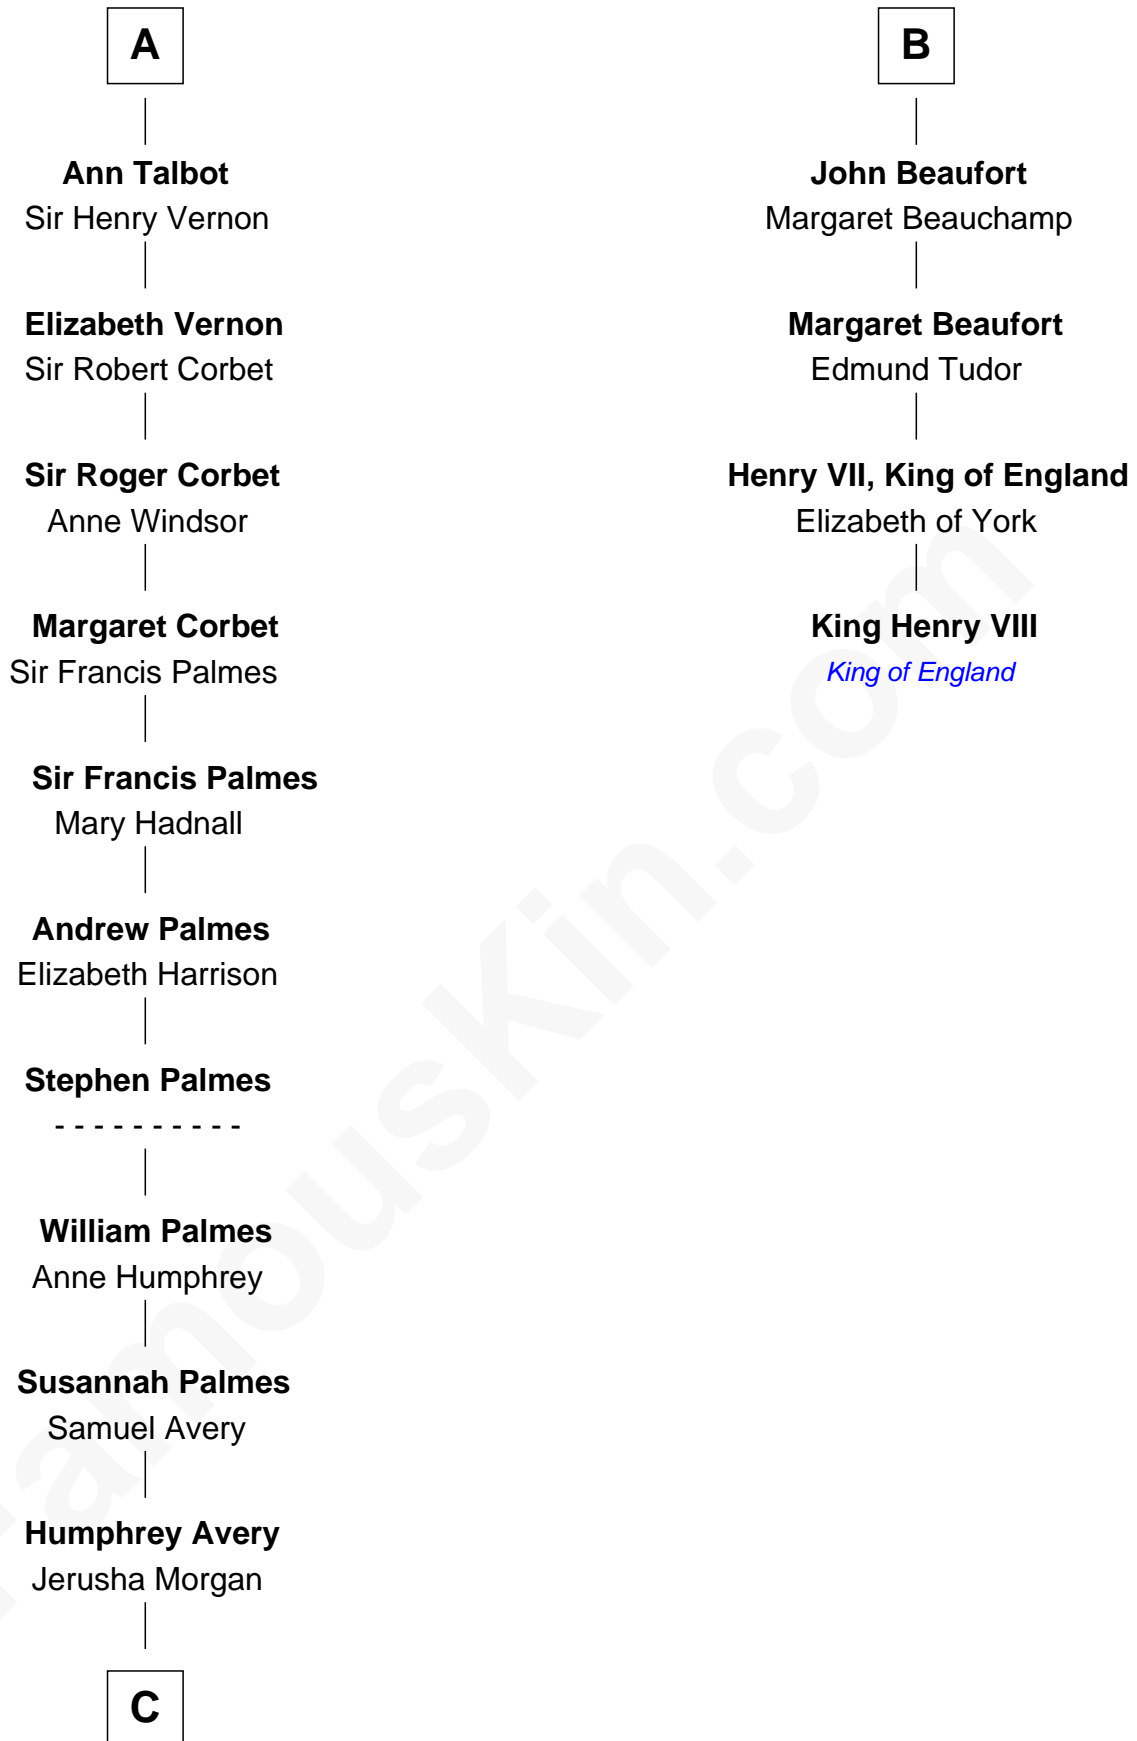

FamousKin.com Relationship Chart of

John D. Rockefeller

Founder of the Standard Oil Company

10th cousin 11 times removed of

King Henry VIII

King of England

Sir Geoffrey FitzPiers

Aveline de Clare

C

—
Solomon Avery
Hannah Punderson

—
Miles Avery
Malinda Pixley

—
Lucy Avery
Godfrey Lewis Rockefeller

—
William Avery Rockefeller
Eliza Davison

—
John D. Rockefeller
Founder of the Standard Oil Company

FamousKin.com