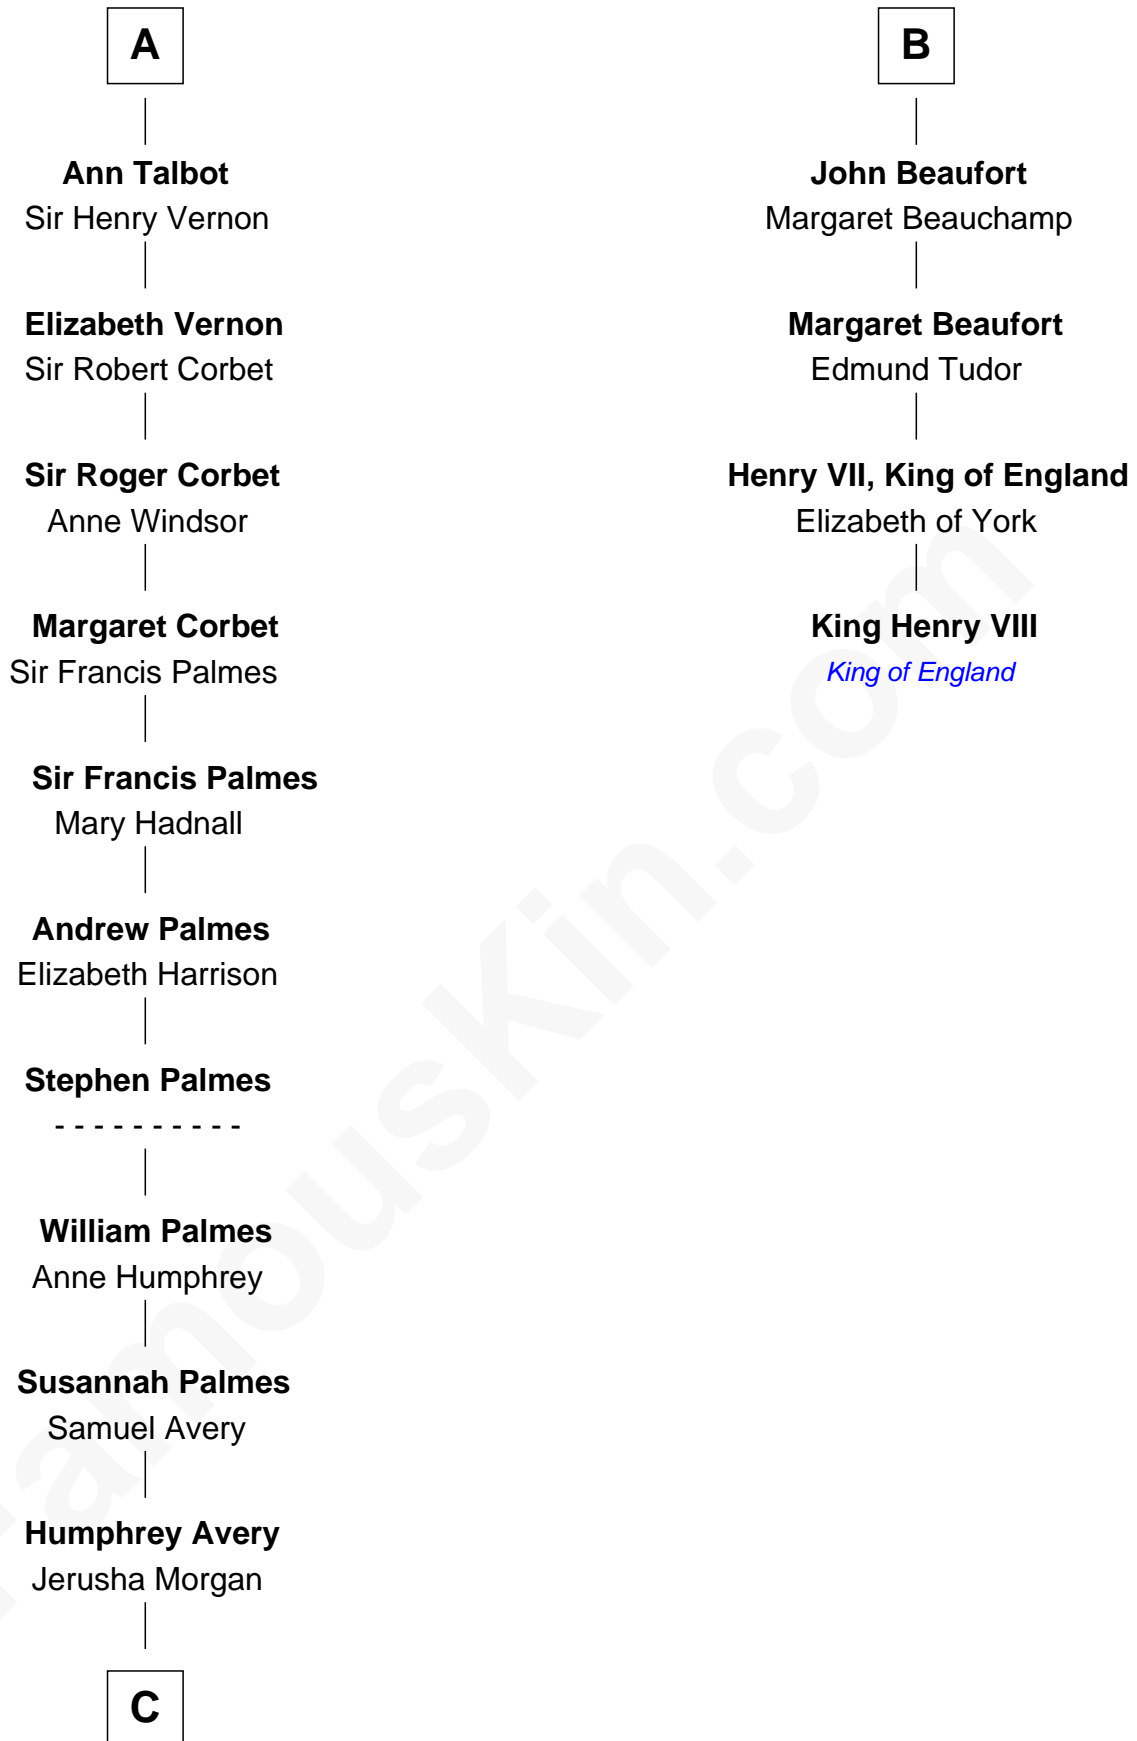

FamousKin.com Relationship Chart of

John D. Rockefeller

Founder of the Standard Oil Company

10th cousin 11 times removed of

King Henry VIII

King of England

William Mauduit
Alice de Newburgh

C

—
Solomon Avery
Hannah Punderson

—
Miles Avery
Malinda Pixley

—
Lucy Avery
Godfrey Lewis Rockefeller

—
William Avery Rockefeller
Eliza Davison

—
John D. Rockefeller
Founder of the Standard Oil Company

FamousKin.com