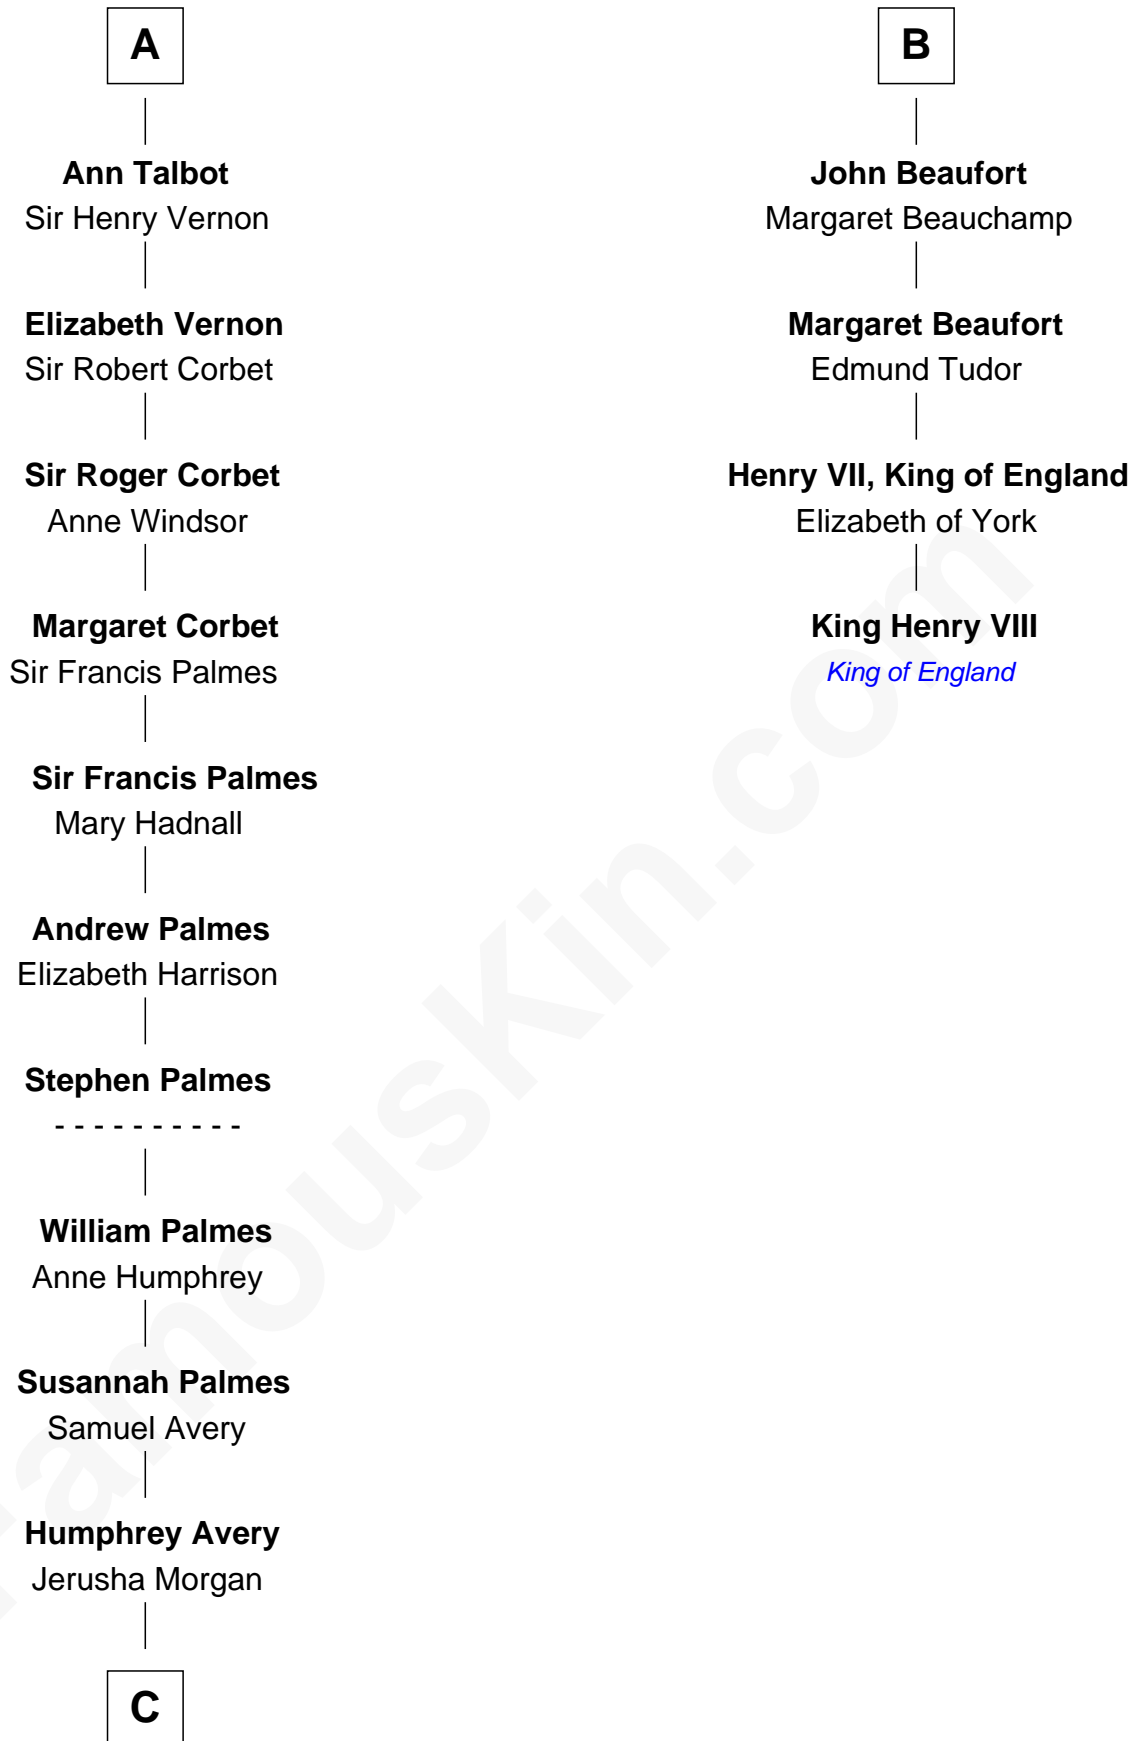

# FamousKin.com Relationship Chart of

**John D. Rockefeller**

*Founder of the Standard Oil Company*

10th cousin 11 times removed of

**King Henry VIII**

*King of England*

**Hugh le Bigod**

Maud Marshal

**C**

—  
**Solomon Avery**  
Hannah Punderson

—  
**Miles Avery**  
Malinda Pixley

—  
**Lucy Avery**  
Godfrey Lewis Rockefeller

—  
**William Avery Rockefeller**  
Eliza Davison

—  
**John D. Rockefeller**  
*Founder of the Standard Oil Company*