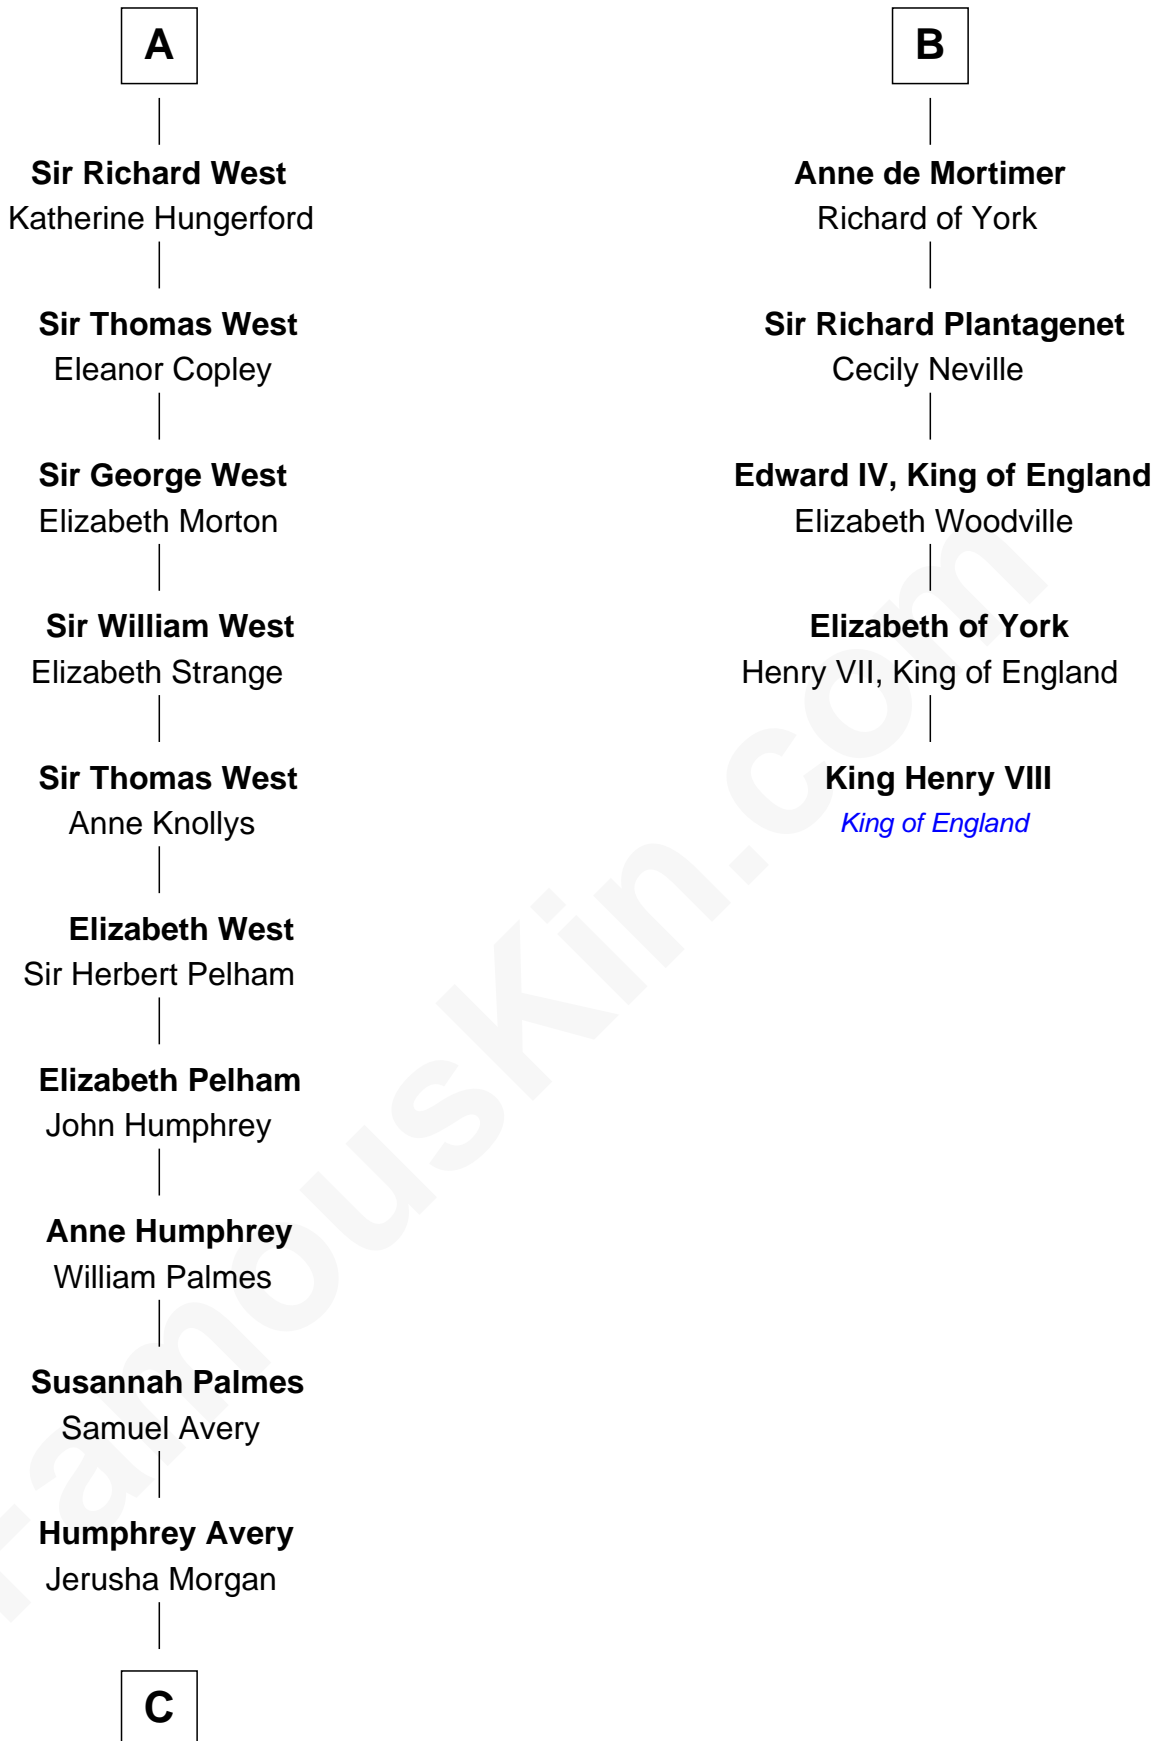

FamousKin.com

Relationship Chart of

John D. Rockefeller

Founder of the Standard Oil Company

11th cousin 10 times removed of

King Henry VIII

King of England

John de Lacy
Margaret de Quincy

C

—
Solomon Avery
Hannah Punderson

—
Miles Avery
Malinda Pixley

—
Lucy Avery
Godfrey Lewis Rockefeller

—
William Avery Rockefeller
Eliza Davison

—
John D. Rockefeller
Founder of the Standard Oil Company

FamousKin.com