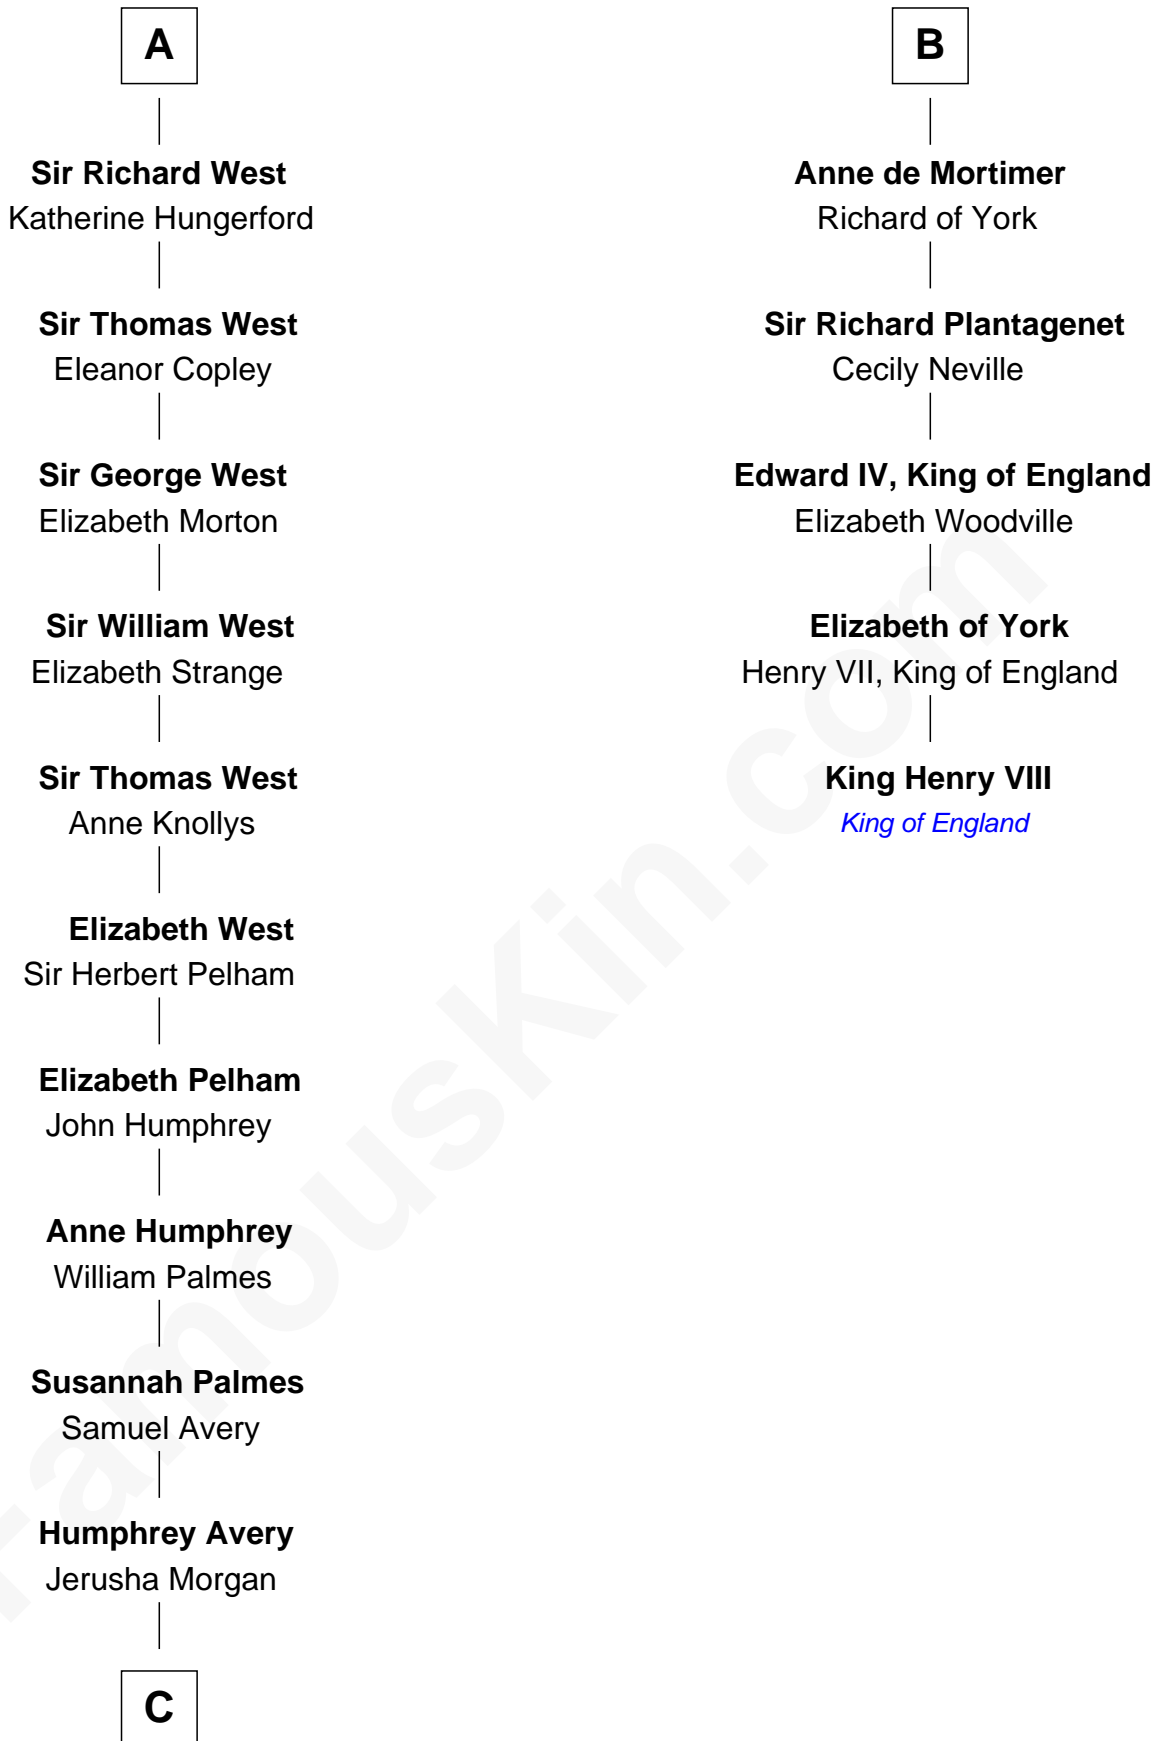

## Relationship Chart of

**John D. Rockefeller**

*Founder of the Standard Oil Company*

11th cousin 10 times removed of

**King Henry VIII**

*King of England*

**Gilbert de Clare**

Isabel Marshal

**Eleanor Mowbray**

Roger de la Warre

**Joan de la Warre**

Sir Thomas West

**Sir Reynold West**

Margaret Thorley

**A**

**Sir Richard de Clare**

Philippa de Montagu

**Edmund Mortimer**

Philippa Plantagenet

**Roger Mortimer**

Eleanor Holand

**B**

**C**

—  
**Solomon Avery**  
Hannah Punderson

—  
**Miles Avery**  
Malinda Pixley

—  
**Lucy Avery**  
Godfrey Lewis Rockefeller

—  
**William Avery Rockefeller**  
Eliza Davison

—  
**John D. Rockefeller**  
*Founder of the Standard Oil Company*

FamousKin.com