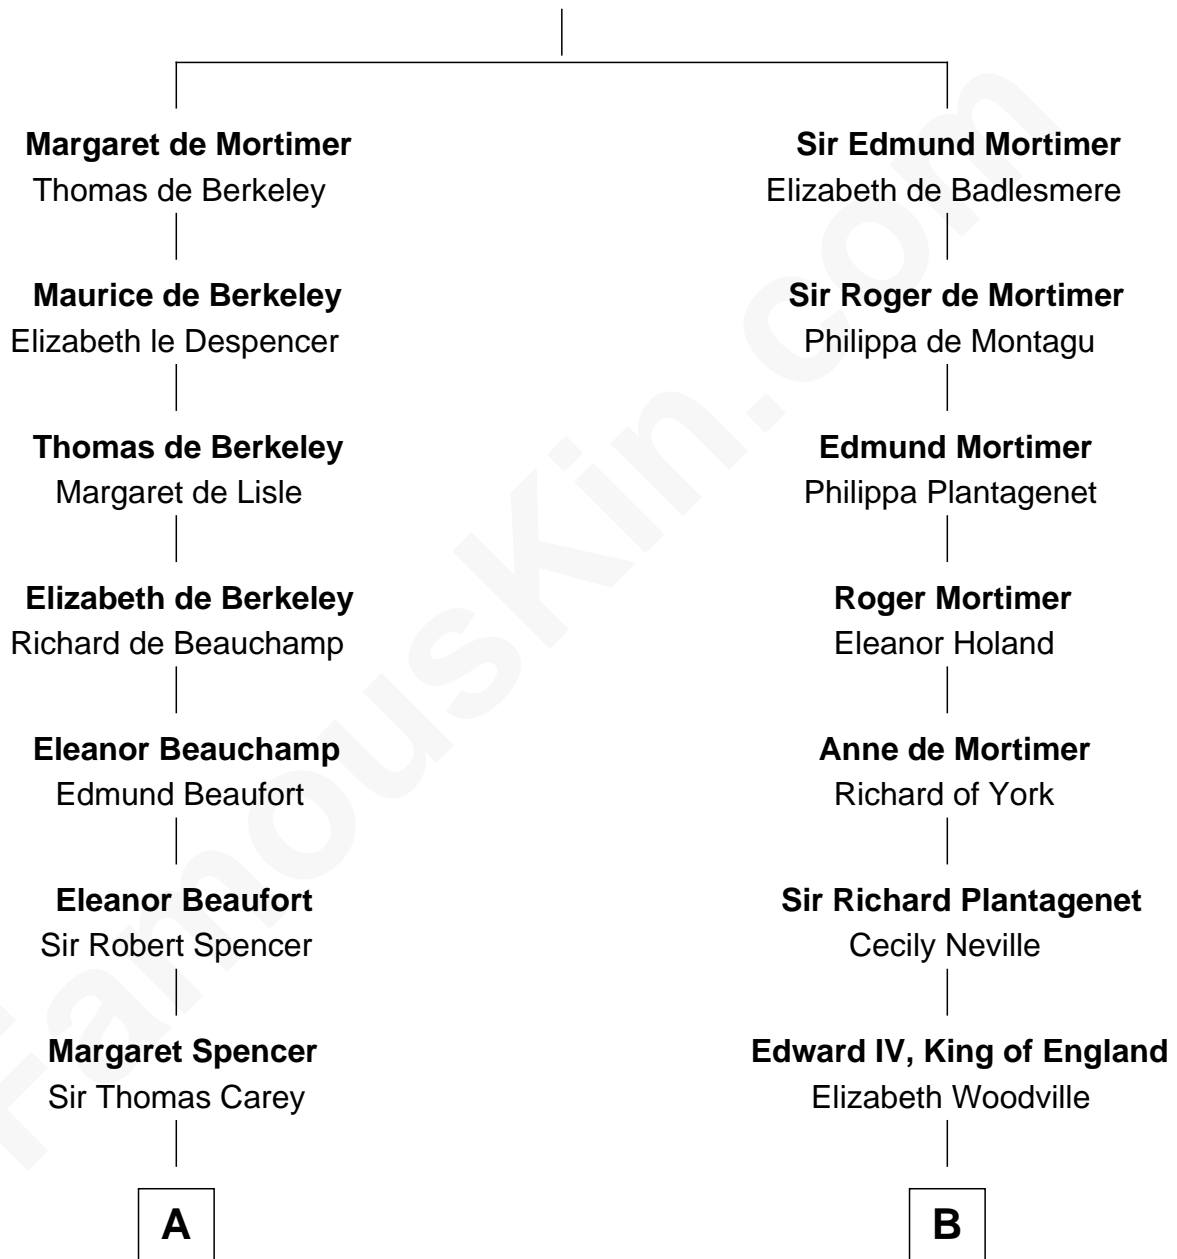

# FamousKin.com Relationship Chart of

**John D. Rockefeller**

*Founder of the Standard Oil Company*

8th cousin 11 times removed of

**King Henry VIII**

*King of England*

**Roger de Mortimer**

Joan de Geneville

**C**

—  
**Lucy Avery**

Godfrey Lewis Rockefeller

—  
**William Avery Rockefeller**

Eliza Davison

—  
**John D. Rockefeller**

*Founder of the Standard Oil Company*

FamousKin.com