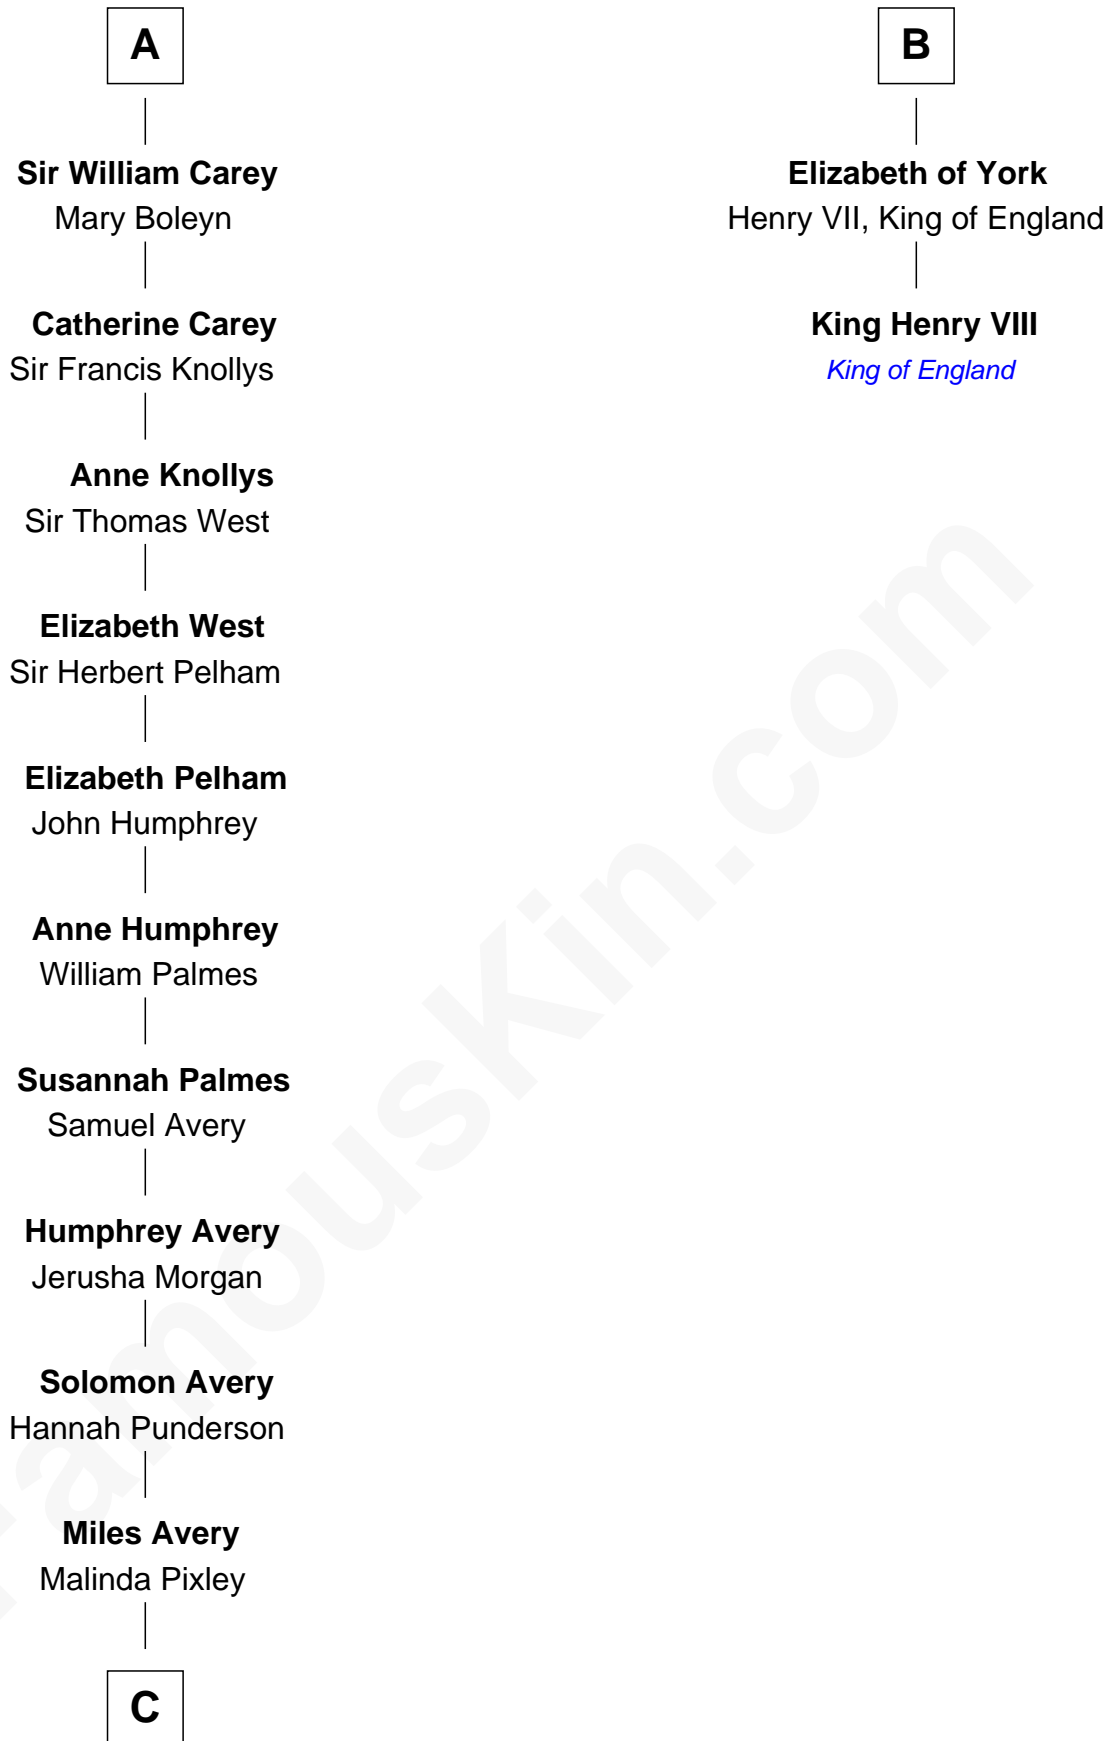

# FamousKin.com Relationship Chart of

**John D. Rockefeller**

*Founder of the Standard Oil Company*

8th cousin 11 times removed of

**King Henry VIII**

*King of England*

**Roger de Mortimer**

Joan de Geneville

**C**

—  
**Lucy Avery**

Godfrey Lewis Rockefeller

—  
**William Avery Rockefeller**

Eliza Davison

—  
**John D. Rockefeller**

*Founder of the Standard Oil Company*

FamousKin.com