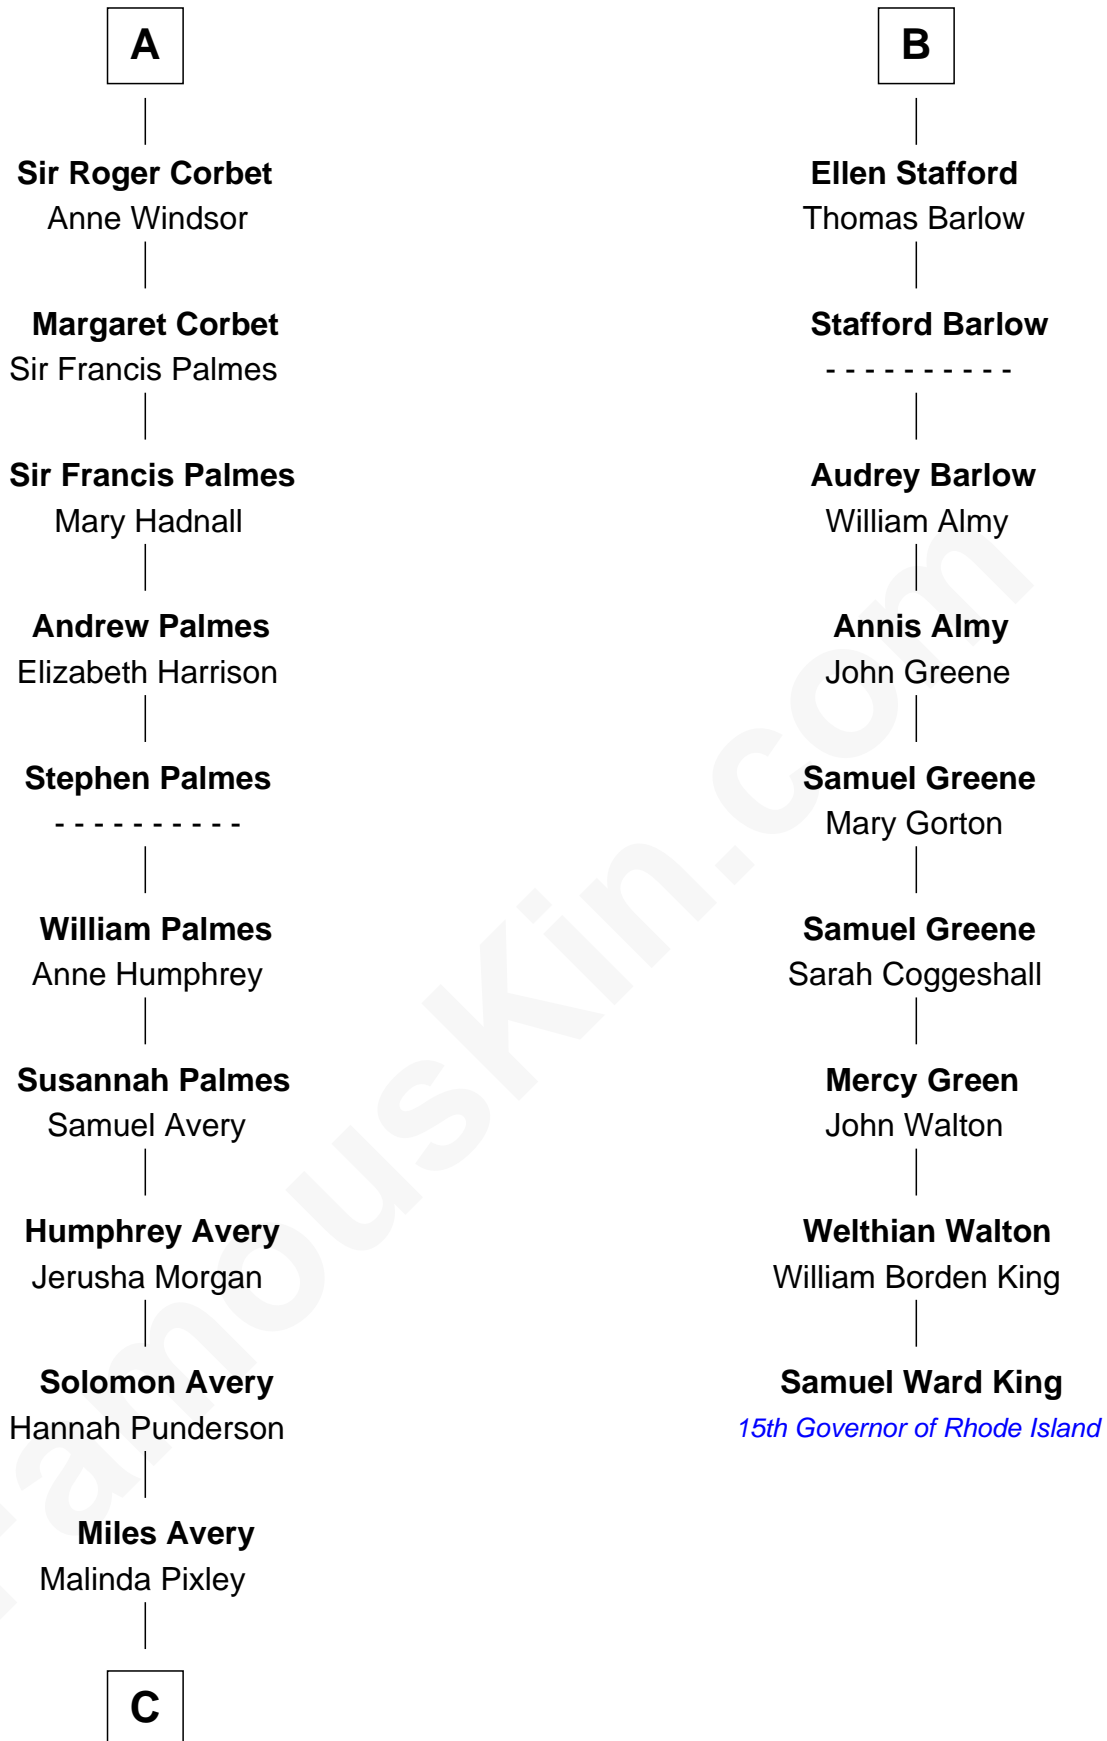

FamousKin.com Relationship Chart of

John D. Rockefeller

Founder of the Standard Oil Company

15th cousin 4 times removed of

Samuel Ward King

15th Governor of Rhode Island

C

—
Lucy Avery

Godfrey Lewis Rockefeller

—
William Avery Rockefeller

Eliza Davison

—
John D. Rockefeller

Founder of the Standard Oil Company

FamousKin.com