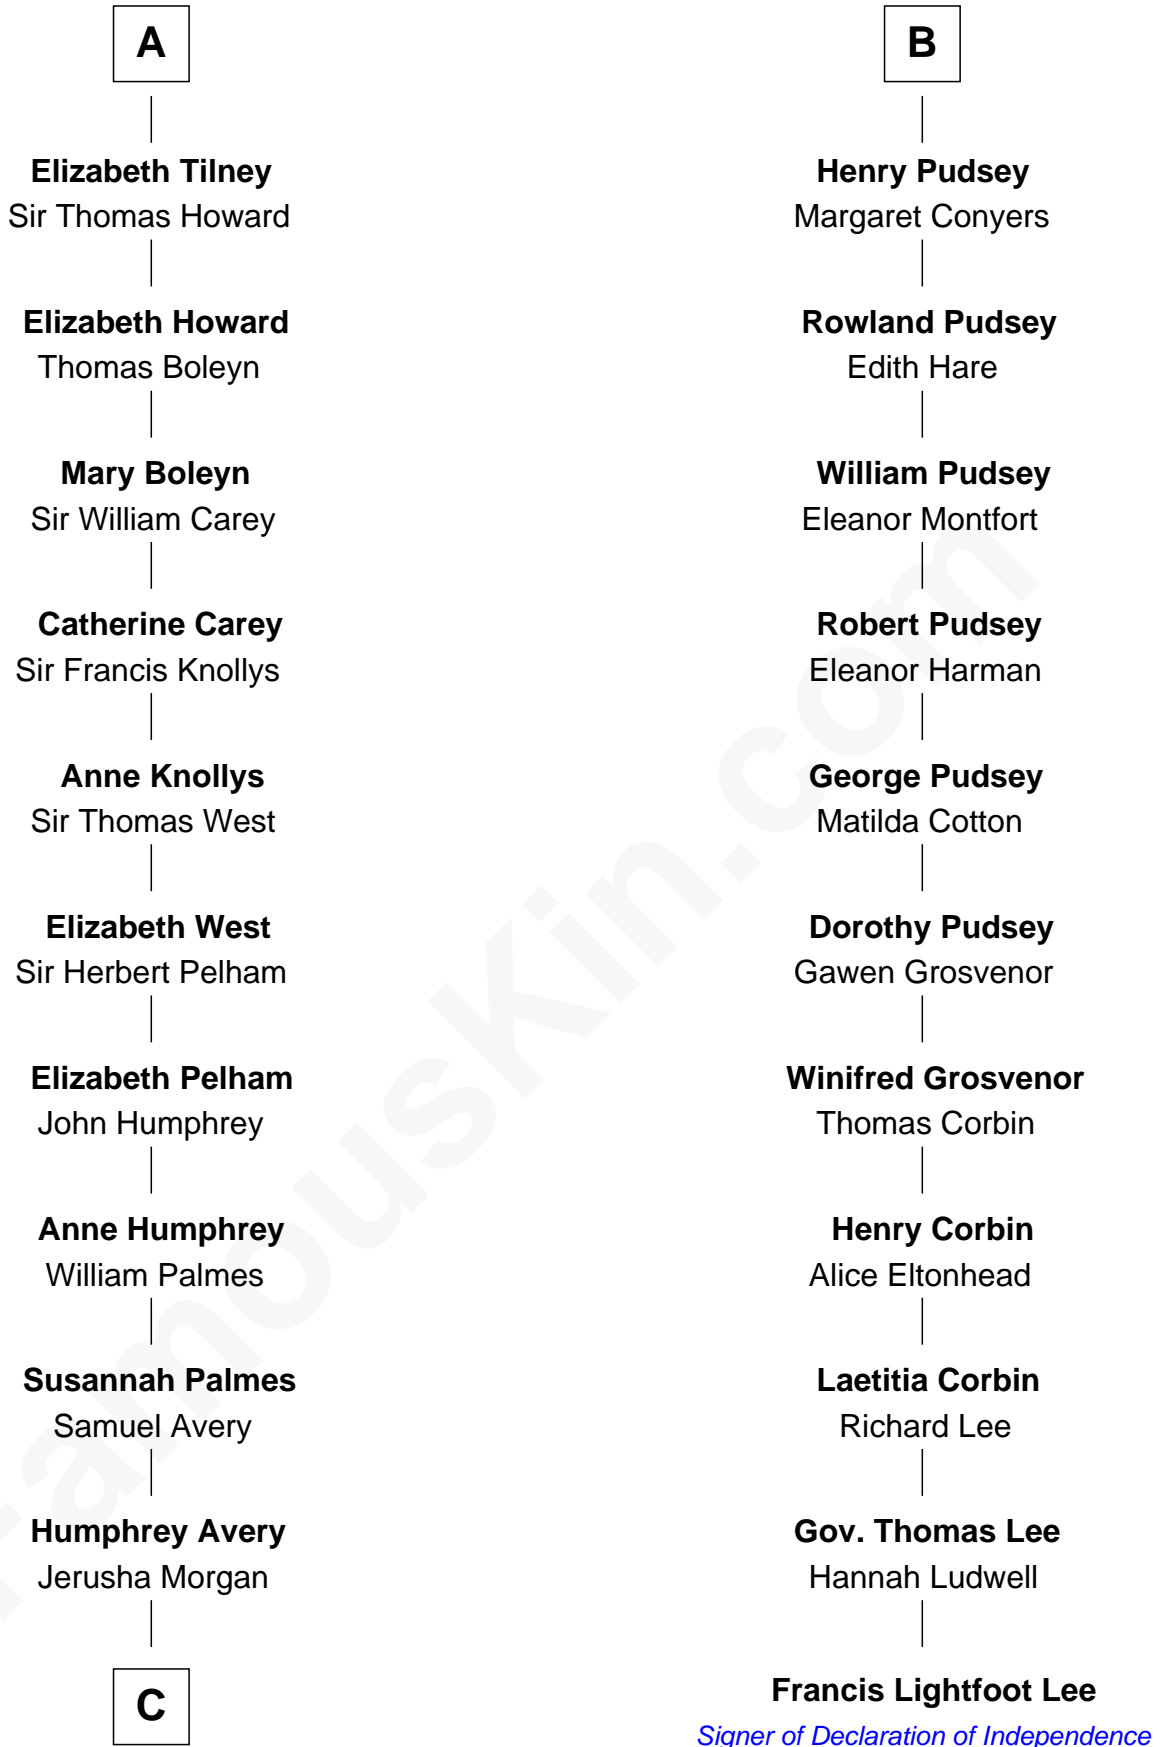

# FamousKin.com Relationship Chart of

**John D. Rockefeller**

*Founder of the Standard Oil Company*

17th cousin 4 times removed of

**Francis Lightfoot Lee**

*Signer of the Declaration of Independence*

**William de Odingsells**

Ela FitzWalter

**Ida de Odingsells**  
Sir Roger de Herdeburgh

**Ela Herdeburgh**  
Sir William de Boteler

**Ankaret le Boteler**  
John le Strange

**Eleanor le Strange**  
Sir Reynold de Grey

**Ida Grey**  
John Cokayne

**Elizabeth Cokayne**  
Sir Laurence Cheney

**Elizabeth Cheney**  
Sir Frederick Tilney

**A**

**Margaret de Oddingseles**

Sir John de Grey

**Sir John Grey**  
Avice Marmion

**Sir Robert Grey**  
Lora de St. Quintin

**Elizabeth Grey**  
Henry FitzHugh

**Eleanor Fitzhugh**  
Sir Thomas Tunstall

**Margaret Tunstall**  
Sir Ralph Pudsey

**Sir John Pudsey**  
Grace Hamerton

**B**

**C**

—  
**Solomon Avery**  
Hannah Punderson