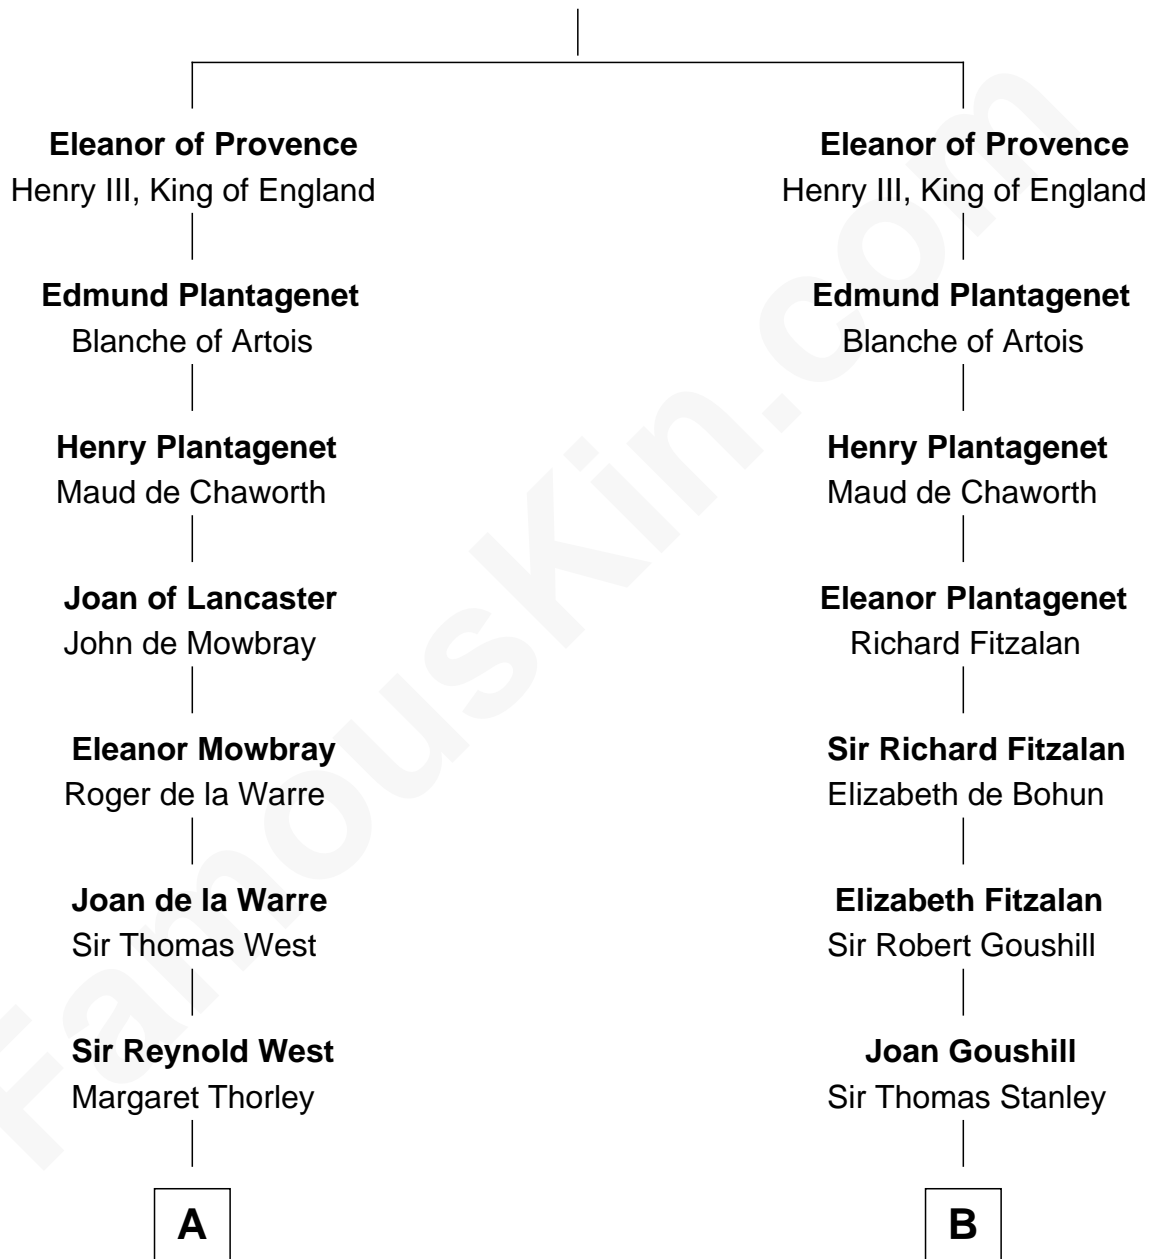

FamousKin.com Relationship Chart of

John D. Rockefeller

Founder of the Standard Oil Company

16th cousin 5 times removed of

Francis Lightfoot Lee

Signer of the Declaration of Independence

Ramon Berenguer IV of Provence

Beatrice of Savoy

C

—
Solomon Avery
Hannah Punderson

—
Miles Avery
Malinda Pixley

—
Lucy Avery
Godfrey Lewis Rockefeller

—
William Avery Rockefeller
Eliza Davison

—
John D. Rockefeller
Founder of the Standard Oil Company