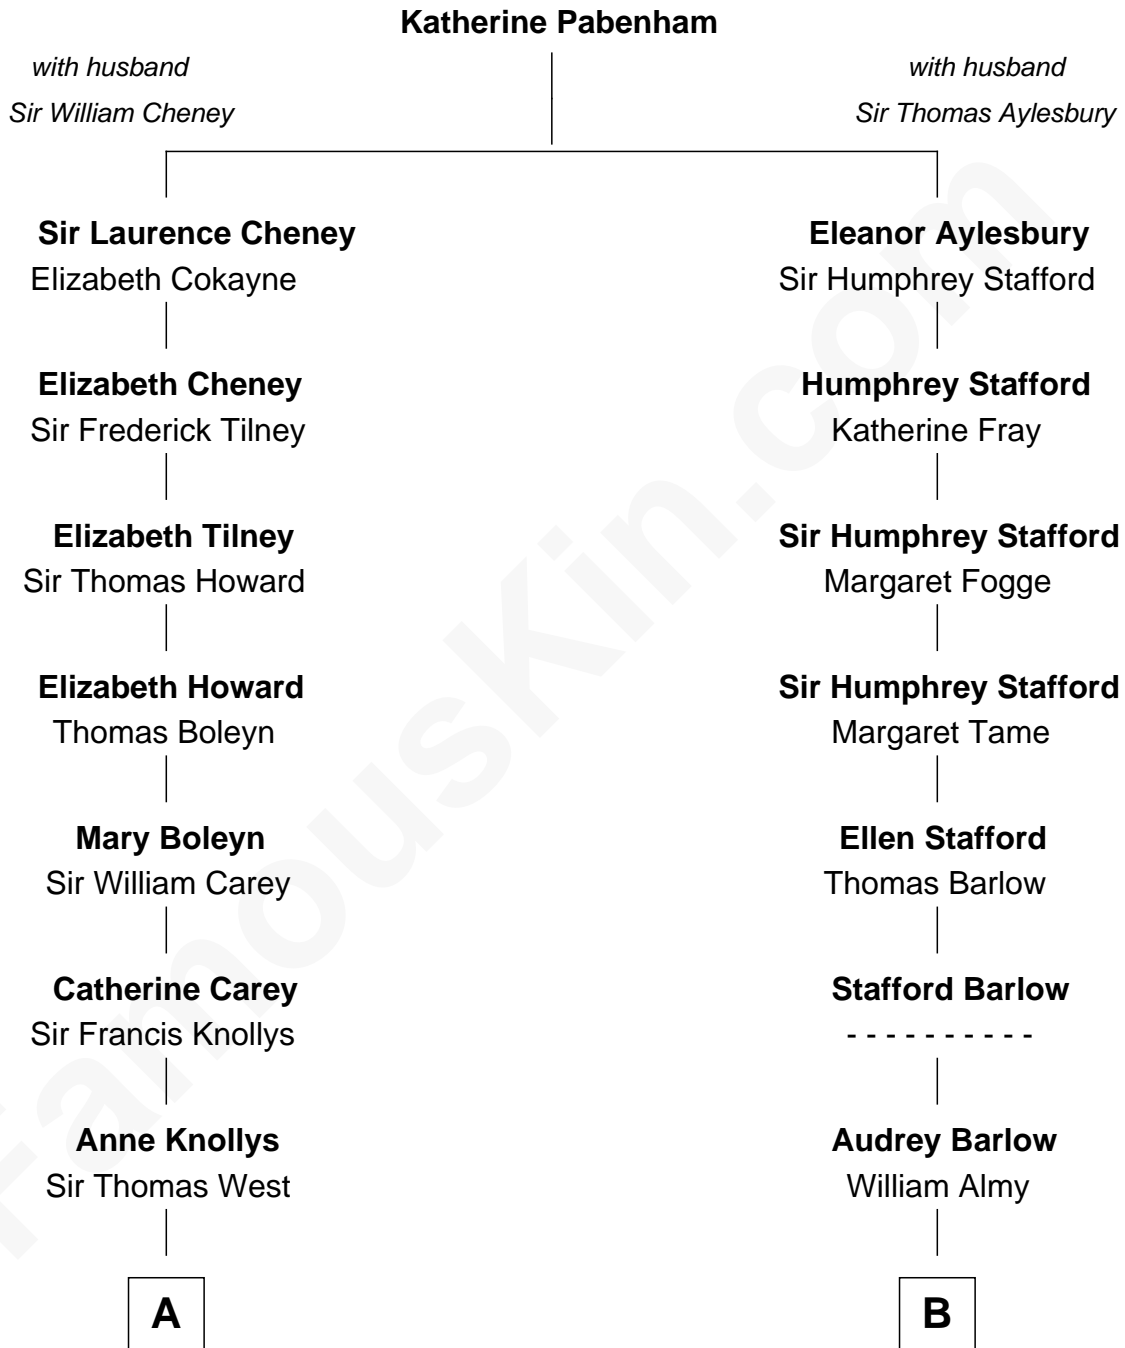

# FamousKin.com Relationship Chart of

**John D. Rockefeller**

*Founder of the Standard Oil Company*

16th cousin 3 times removed of

**Amy Adams**

*Movie Actress*

C

**Colleen Hammond**  
Joseph Hugh Hicken

**Kathryn Hicken**  
Richard Kent Adams

**Amy Adams**  
*Movie Actress*

FamousKin.com