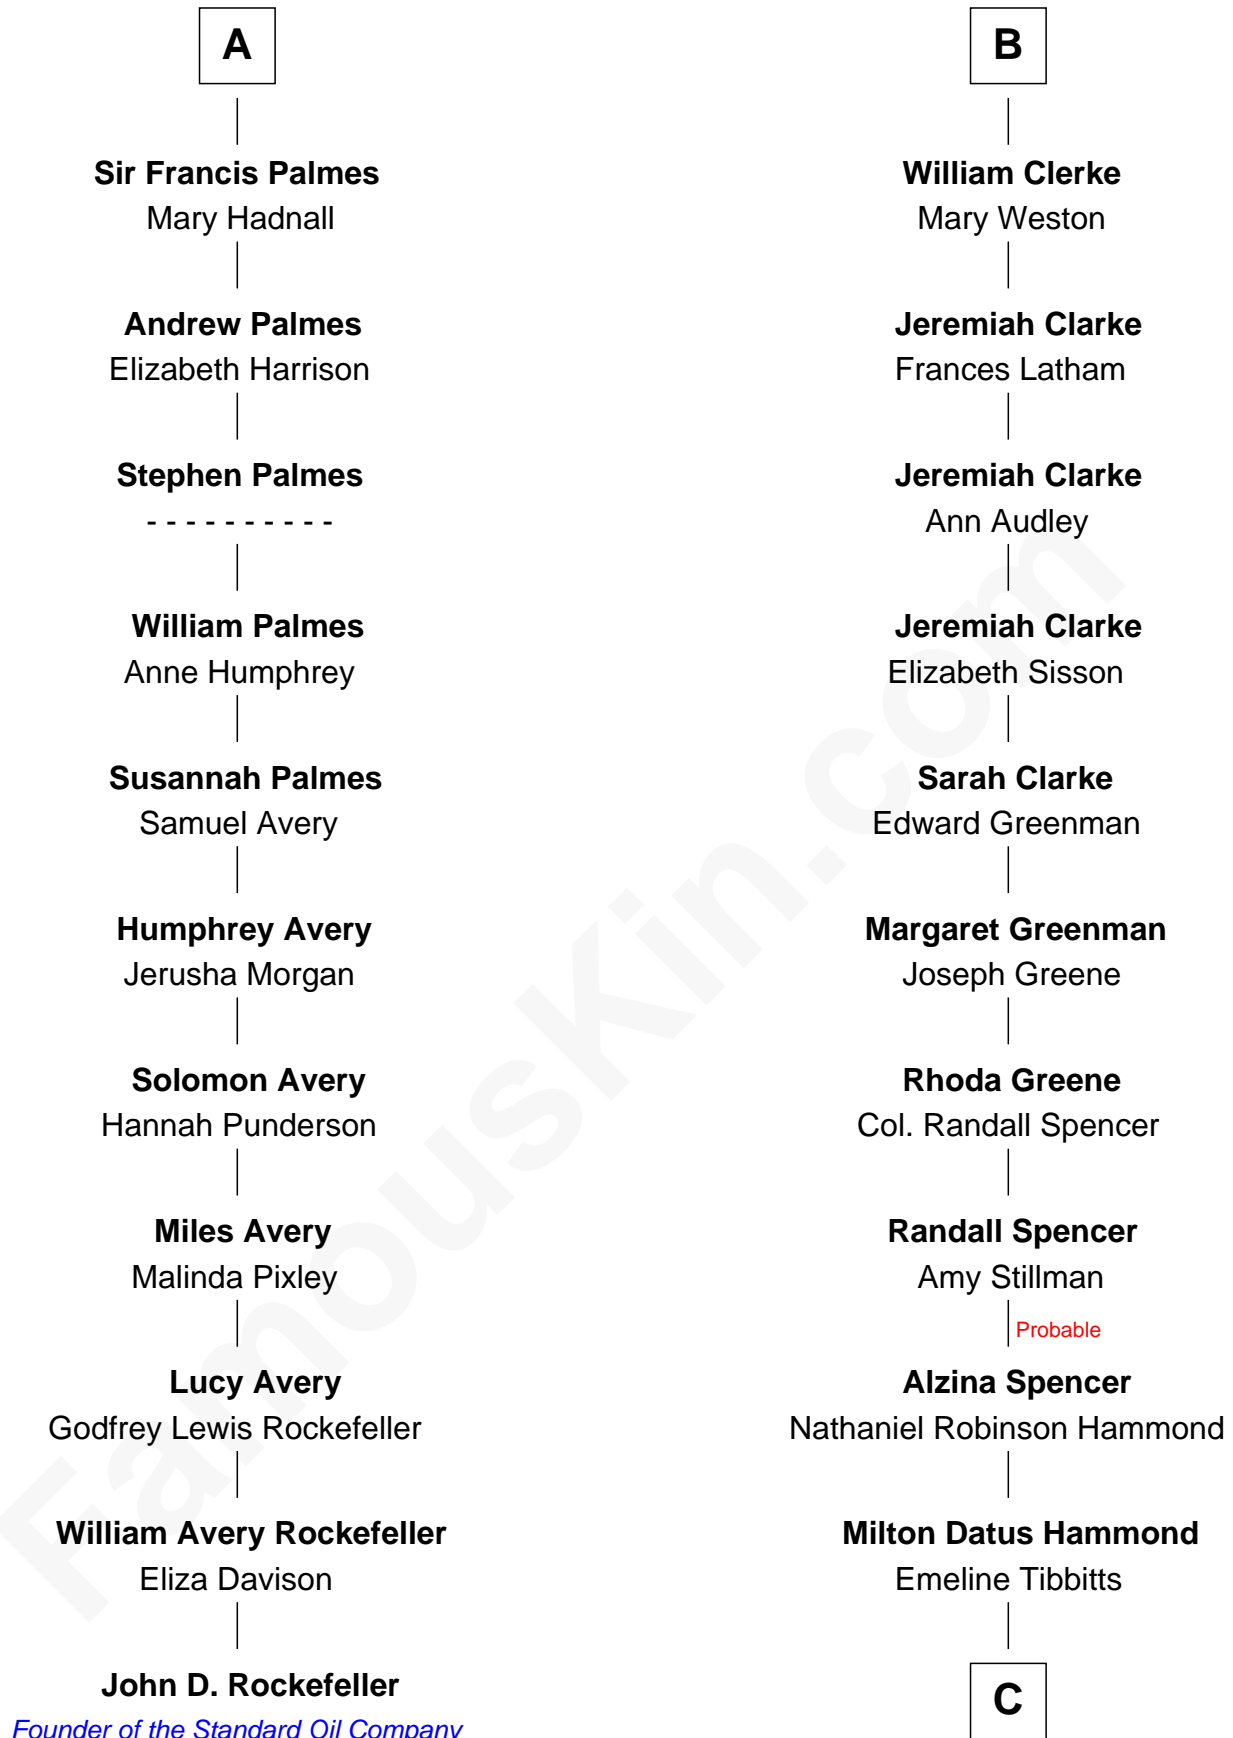

# FamousKin.com Relationship Chart of

**John D. Rockefeller**

*Founder of the Standard Oil Company*

17th cousin 4 times removed of

**Amy Adams**

*Movie Actress*

**John de Welles**

Maud de Roos

**Anne de Welles**

James Butler

**James Butler**

Joan Beauchamp

**Elizabeth Butler**

John Talbot

**Ann Talbot**

Sir Henry Vernon

Stephen le Scrope

**Maude le Scrope**

Sir Baldwin Freville

**Elizabeth Freville**

Sir Thomas Ferrers

**Sir Henry Ferrers**

Margaret Heckstall

**Elizabeth Ferrers**

James Clerke

**George Clerke**

Elizabeth Wilsford

**James Clerke**

Mary Saxby

**B**

**C**

—  
**Levi Parley Hammond**