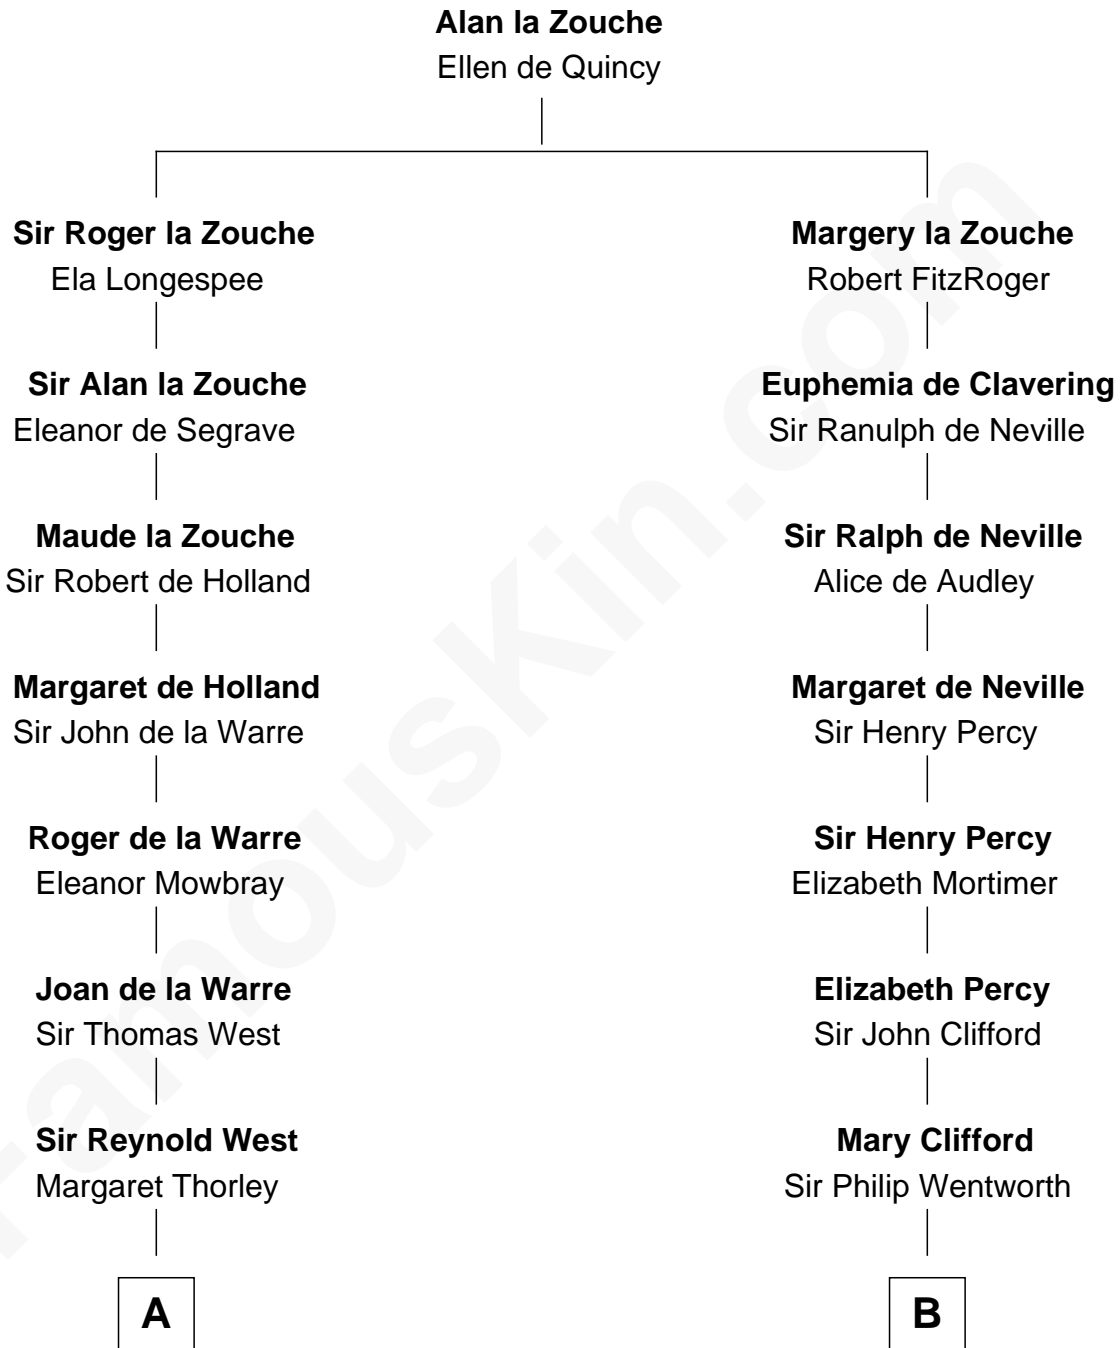

FamousKin.com Relationship Chart of

John D. Rockefeller

Founder of the Standard Oil Company

9th cousin 12 times removed of

Jane Seymour

3rd Wife of King Henry VIII

C

—
Solomon Avery
Hannah Punderson

—
Miles Avery
Malinda Pixley

—
Lucy Avery
Godfrey Lewis Rockefeller

—
William Avery Rockefeller
Eliza Davison

—
John D. Rockefeller
Founder of the Standard Oil Company

FamousKin.com