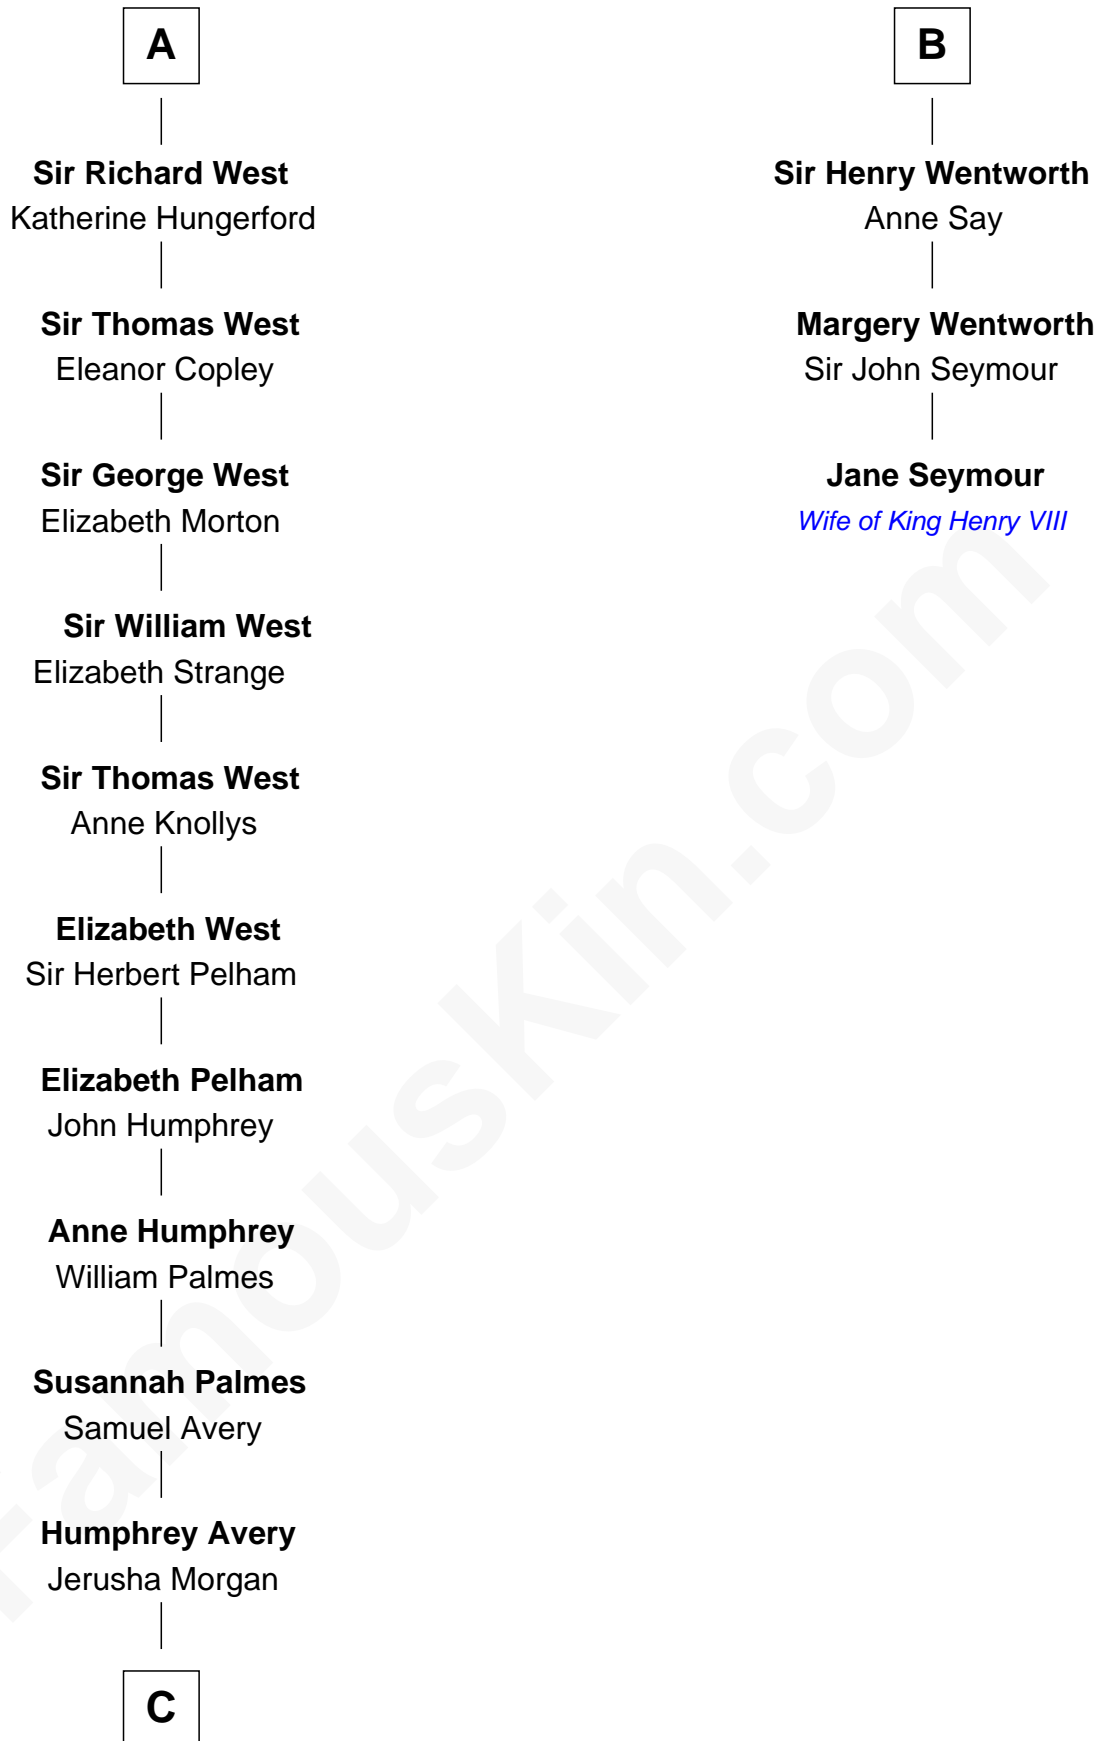

FamousKin.com Relationship Chart of

John D. Rockefeller

Founder of the Standard Oil Company

9th cousin 12 times removed of

Jane Seymour

3rd Wife of King Henry VIII

C

—
Solomon Avery
Hannah Punderson

—
Miles Avery
Malinda Pixley

—
Lucy Avery
Godfrey Lewis Rockefeller

—
William Avery Rockefeller
Eliza Davison

—
John D. Rockefeller
Founder of the Standard Oil Company

FamousKin.com