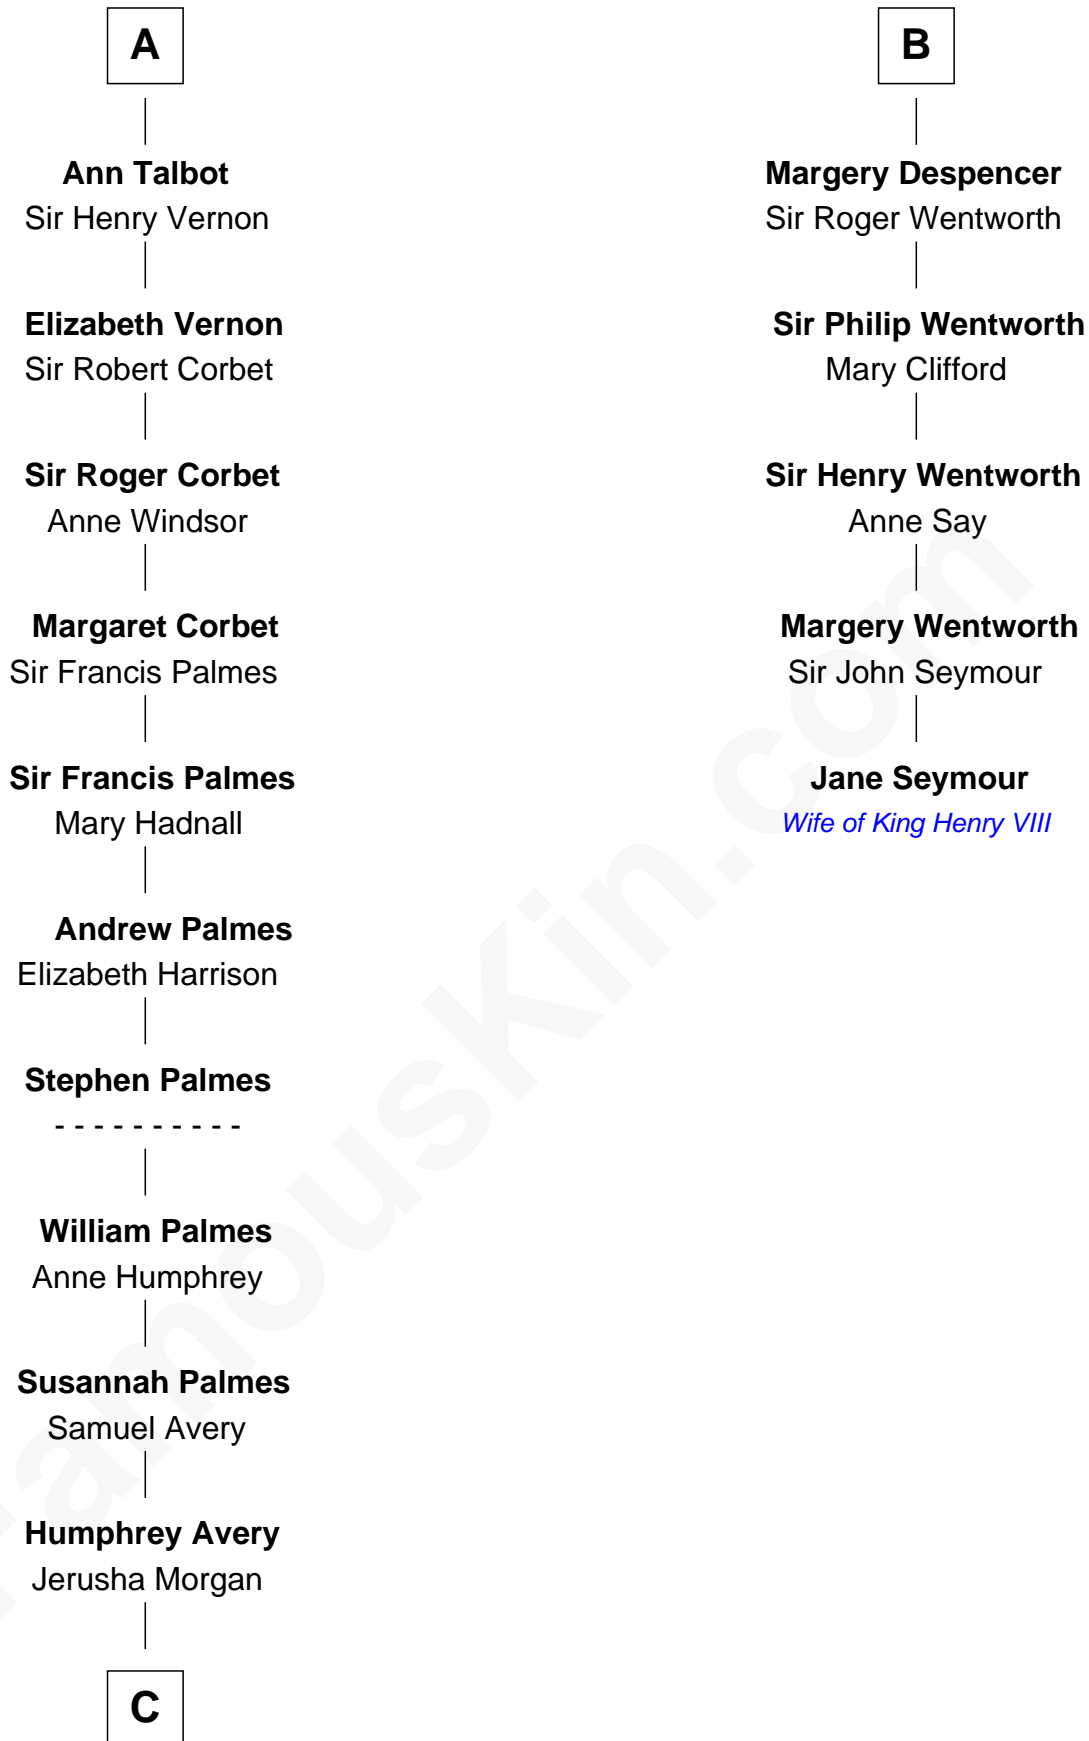

# FamousKin.com Relationship Chart of

**John D. Rockefeller**

*Founder of the Standard Oil Company*

11th cousin 10 times removed of

**Jane Seymour**

*3rd Wife of King Henry VIII*

**Sir Geoffrey FitzPiers**

Aveline de Clare

**C**

—  
**Solomon Avery**  
Hannah Punderson

—  
**Miles Avery**  
Malinda Pixley

—  
**Lucy Avery**  
Godfrey Lewis Rockefeller

—  
**William Avery Rockefeller**  
Eliza Davison

—  
**John D. Rockefeller**  
*Founder of the Standard Oil Company*