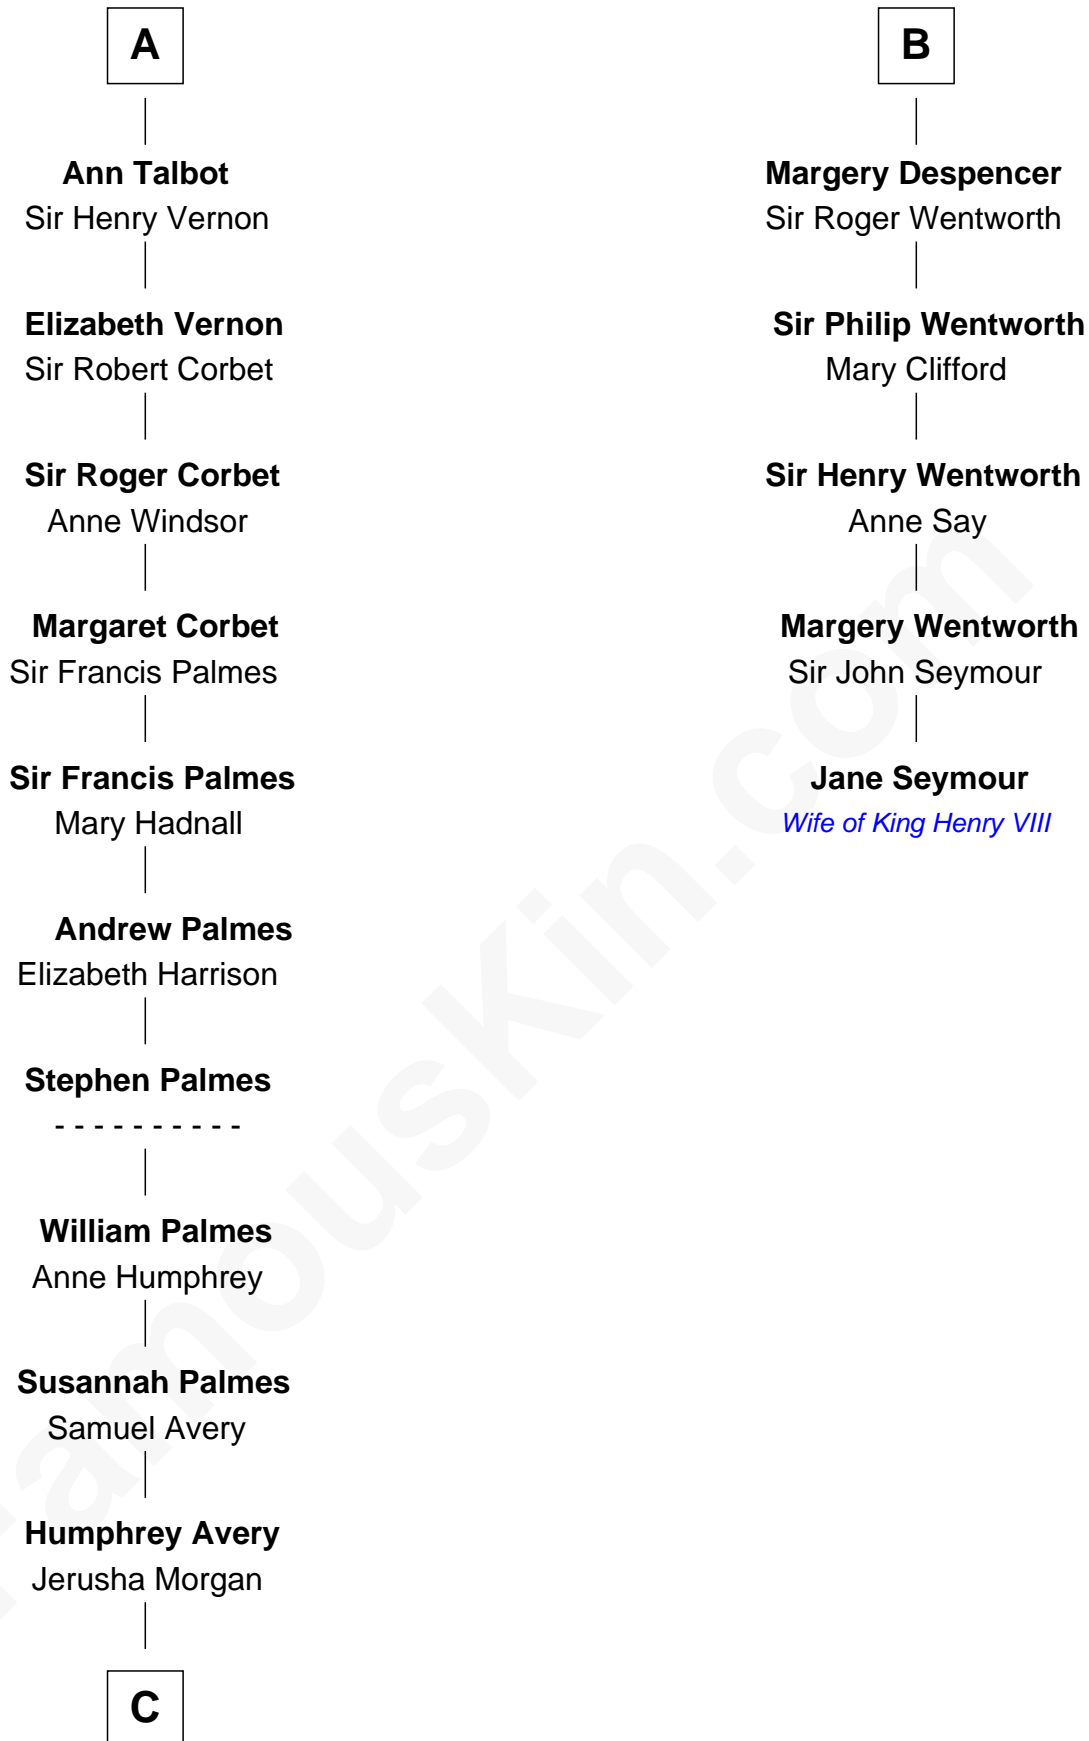

FamousKin.com Relationship Chart of

John D. Rockefeller

Founder of the Standard Oil Company

11th cousin 10 times removed of

Jane Seymour

3rd Wife of King Henry VIII

William Mauduit
Alice de Newburgh

Isabel Mauduit
Sir William de Beauchamp

William de Beauchamp
Maud FitzJohn

Guy de Beauchamp
Alice de Toeni

Sir Thomas de Beauchamp
Katherine de Mortimer

Sir William Beauchamp
Joan Fitzalan

Joan Beauchamp
James Butler

Elizabeth Butler
John Talbot

A

Isabel Mauduit
Sir William de Beauchamp

William de Beauchamp
Maud FitzJohn

Isabella de Beauchamp
Sir Hugh le Despencer

Sir Philip le Despencer
Margaret de Goushill

Sir Philip le Despencer
Joan de Cobham

Sir Philip le Despencer
Elizabeth - - - - -

Sir Philip le Despencer
Elizabeth de Tibetot

B

C

—
Solomon Avery
Hannah Punderson

—
Miles Avery
Malinda Pixley

—
Lucy Avery
Godfrey Lewis Rockefeller

—
William Avery Rockefeller
Eliza Davison

—
John D. Rockefeller
Founder of the Standard Oil Company