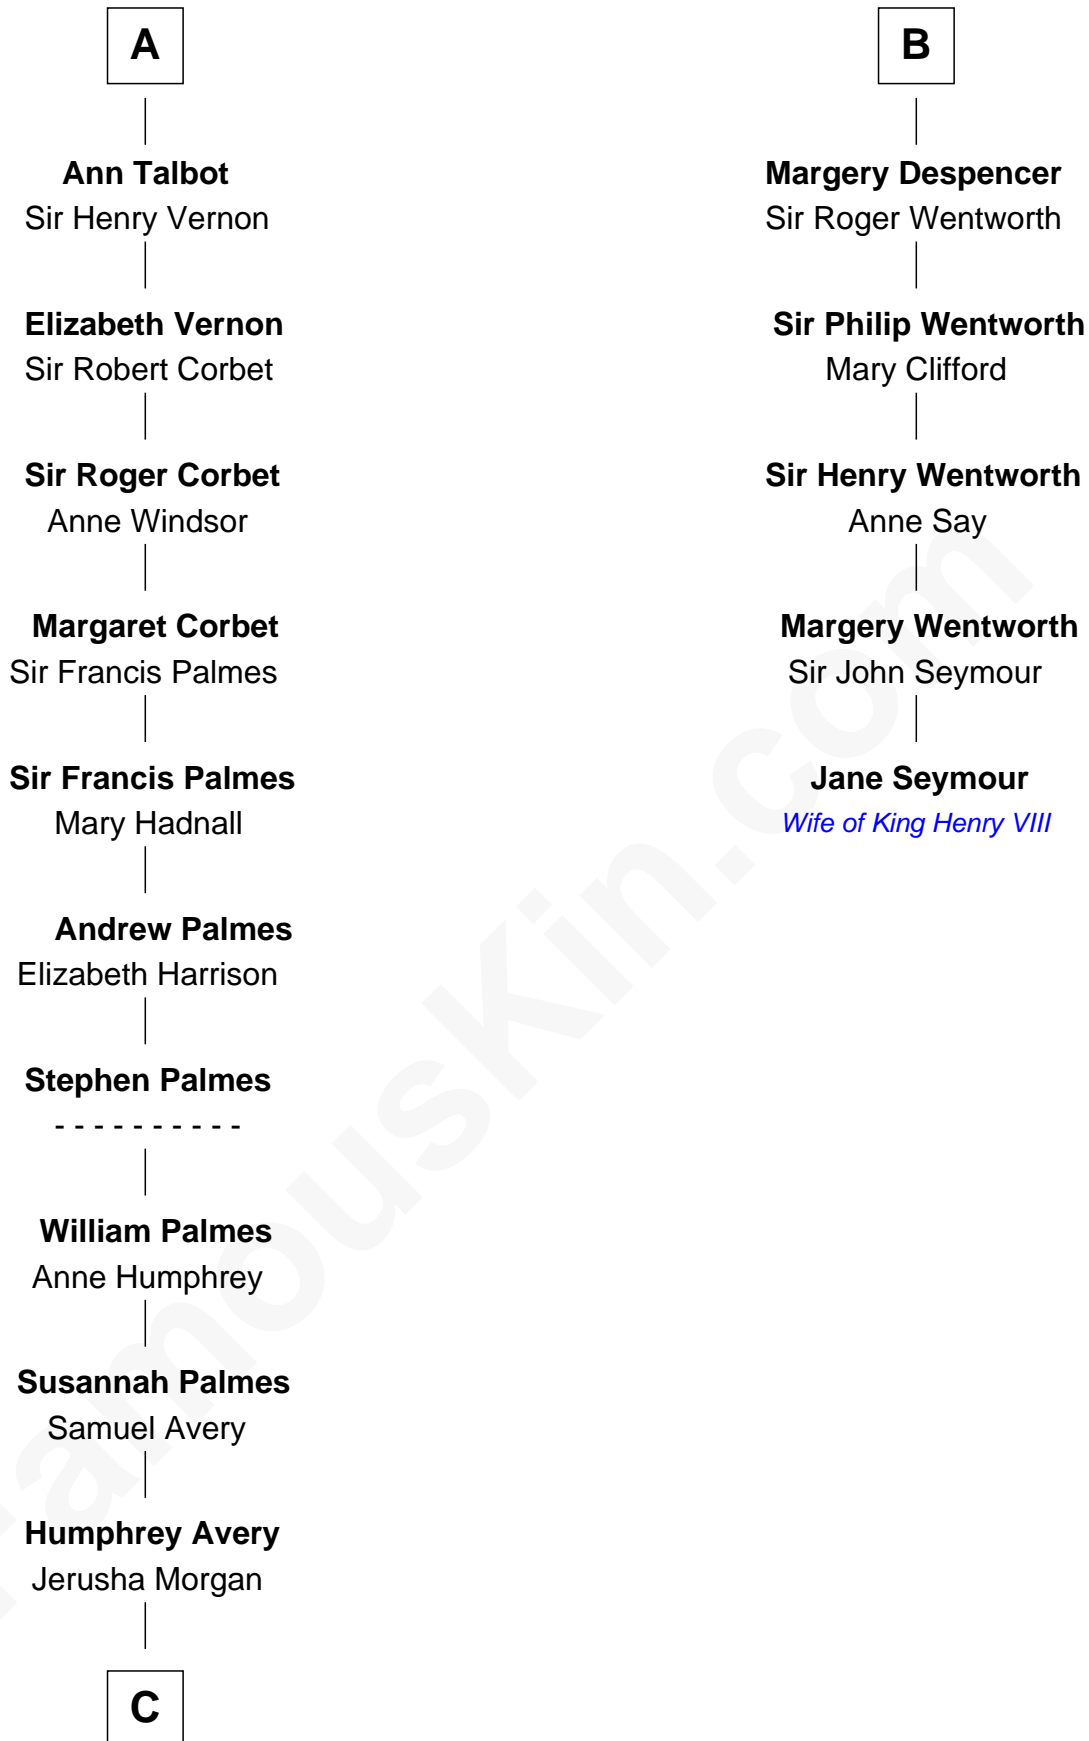

FamousKin.com Relationship Chart of

John D. Rockefeller

Founder of the Standard Oil Company

11th cousin 10 times removed of

Jane Seymour

3rd Wife of King Henry VIII

C

—
Solomon Avery
Hannah Punderson

—
Miles Avery
Malinda Pixley

—
Lucy Avery
Godfrey Lewis Rockefeller

—
William Avery Rockefeller
Eliza Davison

—
John D. Rockefeller
Founder of the Standard Oil Company

FamousKin.com