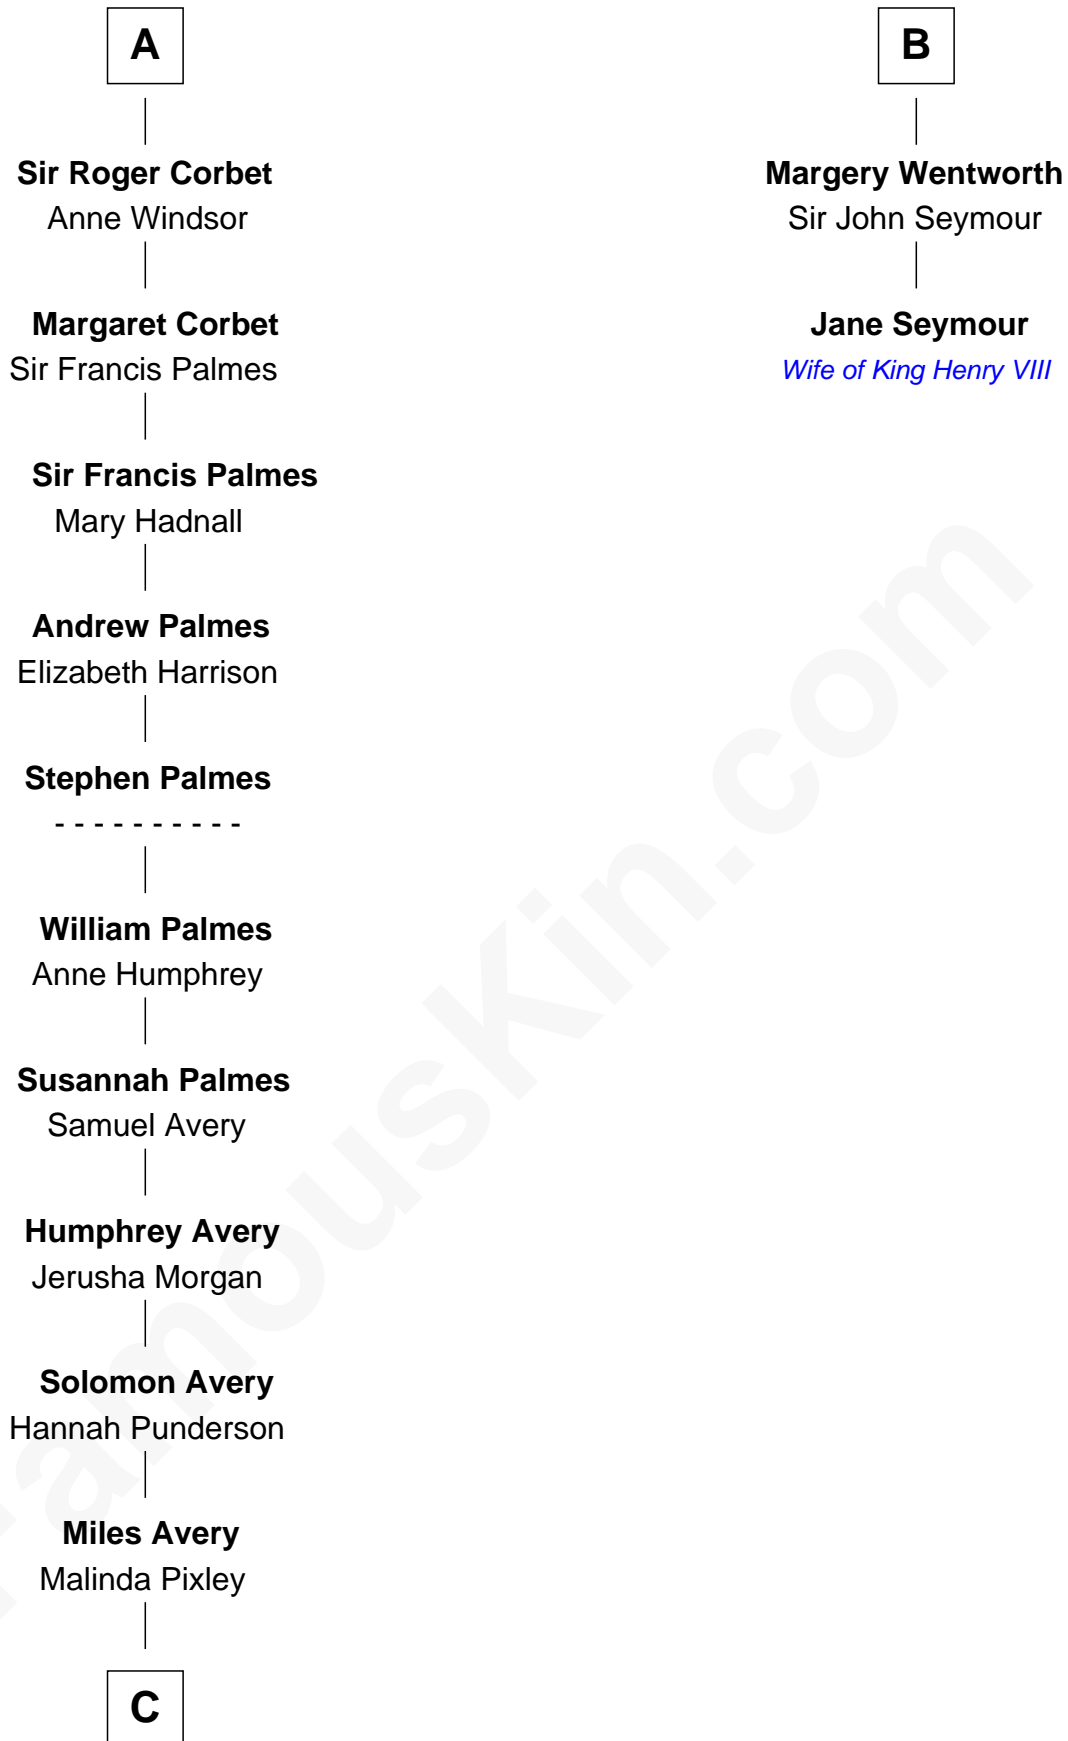

FamousKin.com Relationship Chart of

John D. Rockefeller

Founder of the Standard Oil Company

8th cousin 11 times removed of

Jane Seymour

3rd Wife of King Henry VIII

William de Ros
Maude de Vaux

Sir William de Ros
Margery de Badlesmere

Maud de Roos
John de Welles

Anne de Welles
James Butler

James Butler
Joan Beauchamp

Elizabeth Butler
John Talbot

Ann Talbot
Sir Henry Vernon

Elizabeth Vernon
Sir Robert Corbet

A

Agnes de Ros
Pain de Tibetot

Sir John de Tibetot
Margaret de Badlesmere

Sir Robert de Tibetot
Margaret Deincourt

Elizabeth de Tibetot
Sir Philip le Despencer

Margery Despencer
Sir Roger Wentworth

Sir Philip Wentworth
Mary Clifford

Sir Henry Wentworth
Anne Say

B

C

—
Lucy Avery

Godfrey Lewis Rockefeller

—
William Avery Rockefeller

Eliza Davison

—
John D. Rockefeller

Founder of the Standard Oil Company