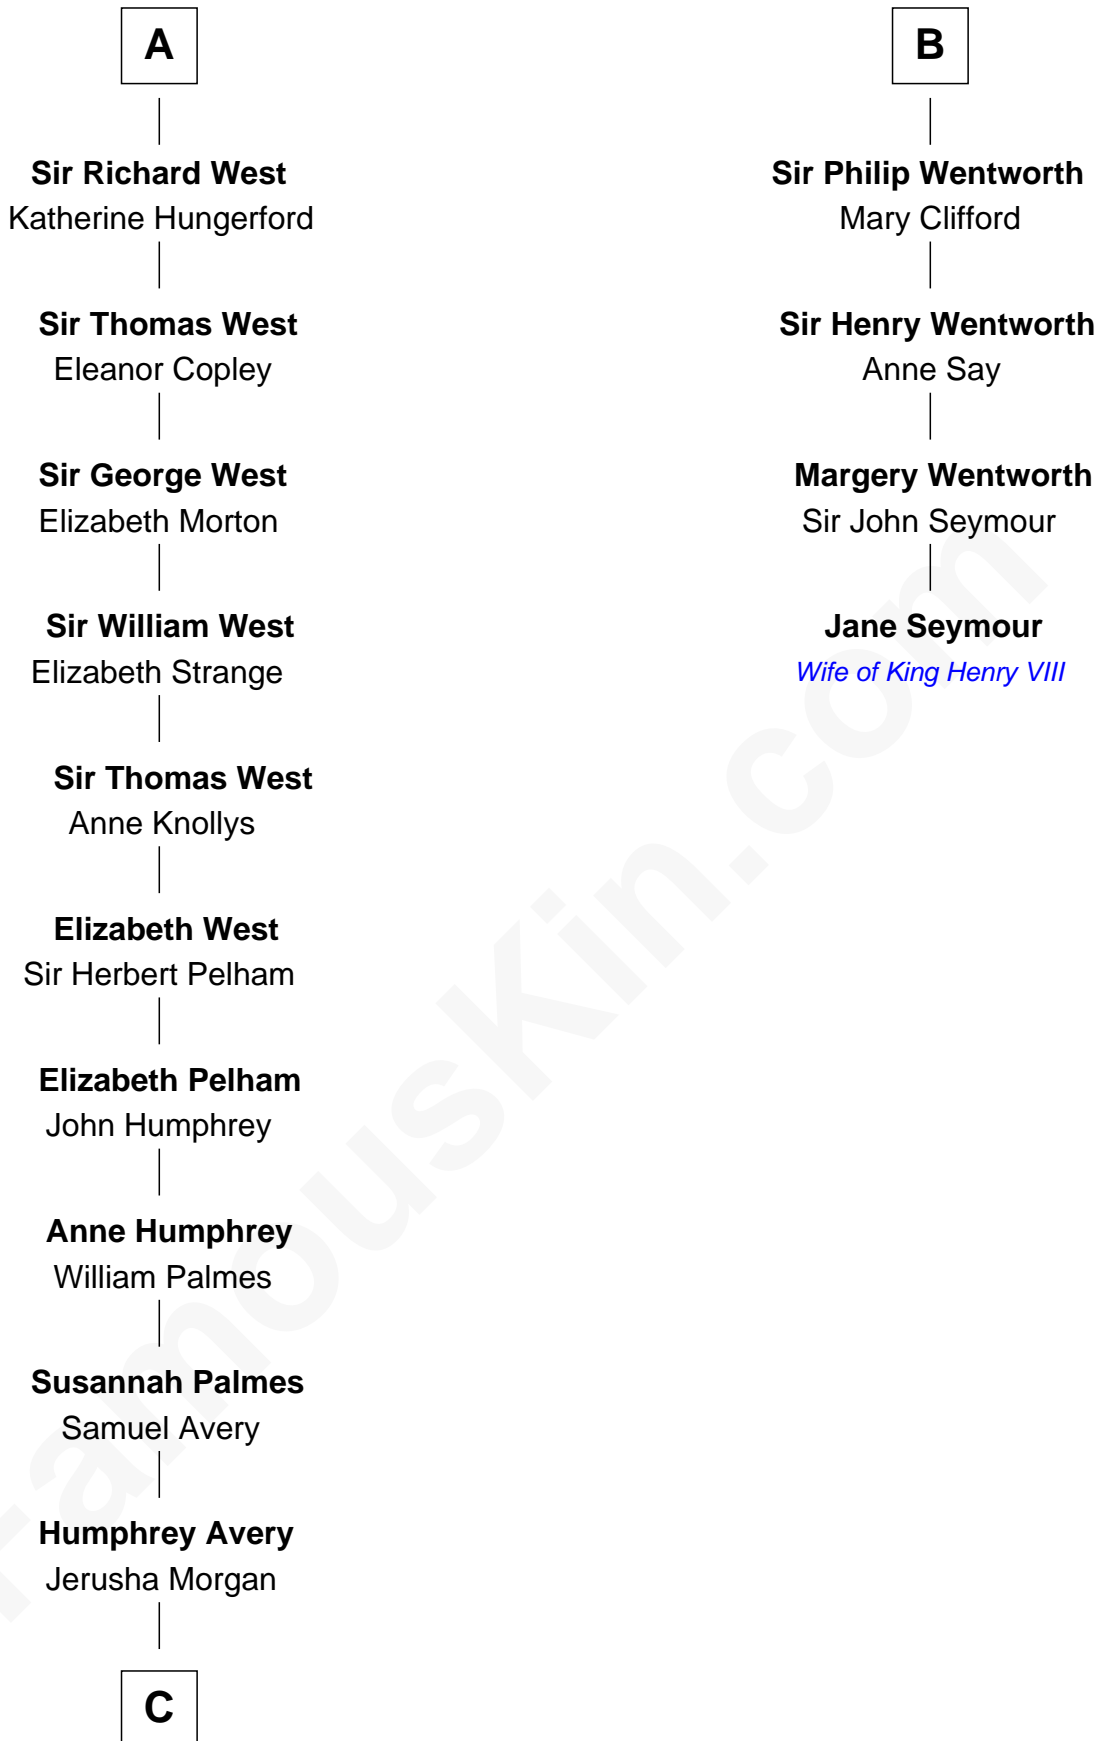

FamousKin.com Relationship Chart of

John D. Rockefeller

Founder of the Standard Oil Company

10th cousin 11 times removed of

Jane Seymour

3rd Wife of King Henry VIII

Gilbert de Clare

Isabel Marshal

Eleanor Mowbray

Roger de la Warre

Joan de la Warre

Sir Thomas West

Sir Reynold West

Margaret Thorley

A

Sir Richard de Clare

Margaret Deincourt

Elizabeth de Tivetot

Sir Philip le Despencer

Margery Despencer

Sir Roger Wentworth

B

C

—
Solomon Avery
Hannah Punderson

—
Miles Avery
Malinda Pixley

—
Lucy Avery
Godfrey Lewis Rockefeller

—
William Avery Rockefeller
Eliza Davison

—
John D. Rockefeller
Founder of the Standard Oil Company

FamousKin.com