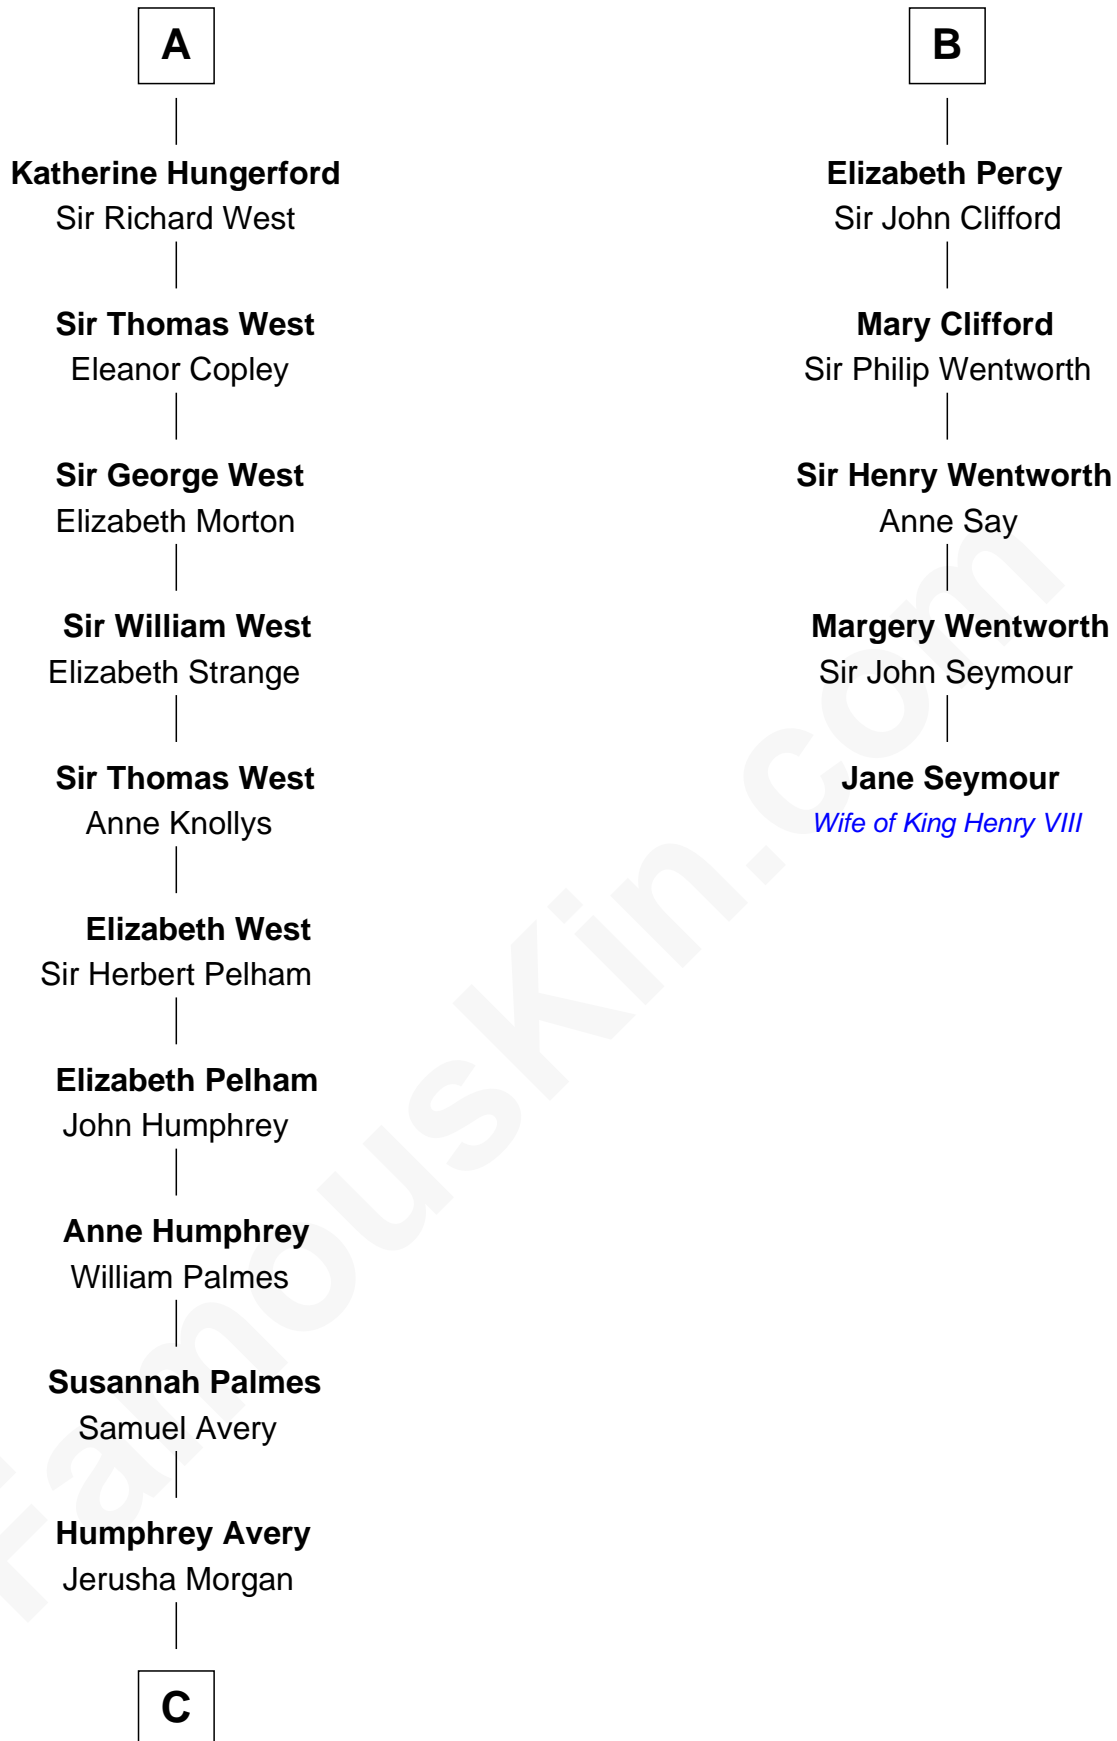

FamousKin.com

Relationship Chart of

John D. Rockefeller

Founder of the Standard Oil Company

11th cousin 10 times removed of

Jane Seymour

3rd Wife of King Henry VIII

John de Brienne
Berenguela of Leon

C

—
Solomon Avery
Hannah Punderson

—
Miles Avery
Malinda Pixley

—
Lucy Avery
Godfrey Lewis Rockefeller

—
William Avery Rockefeller
Eliza Davison

—
John D. Rockefeller
Founder of the Standard Oil Company

FamousKin.com