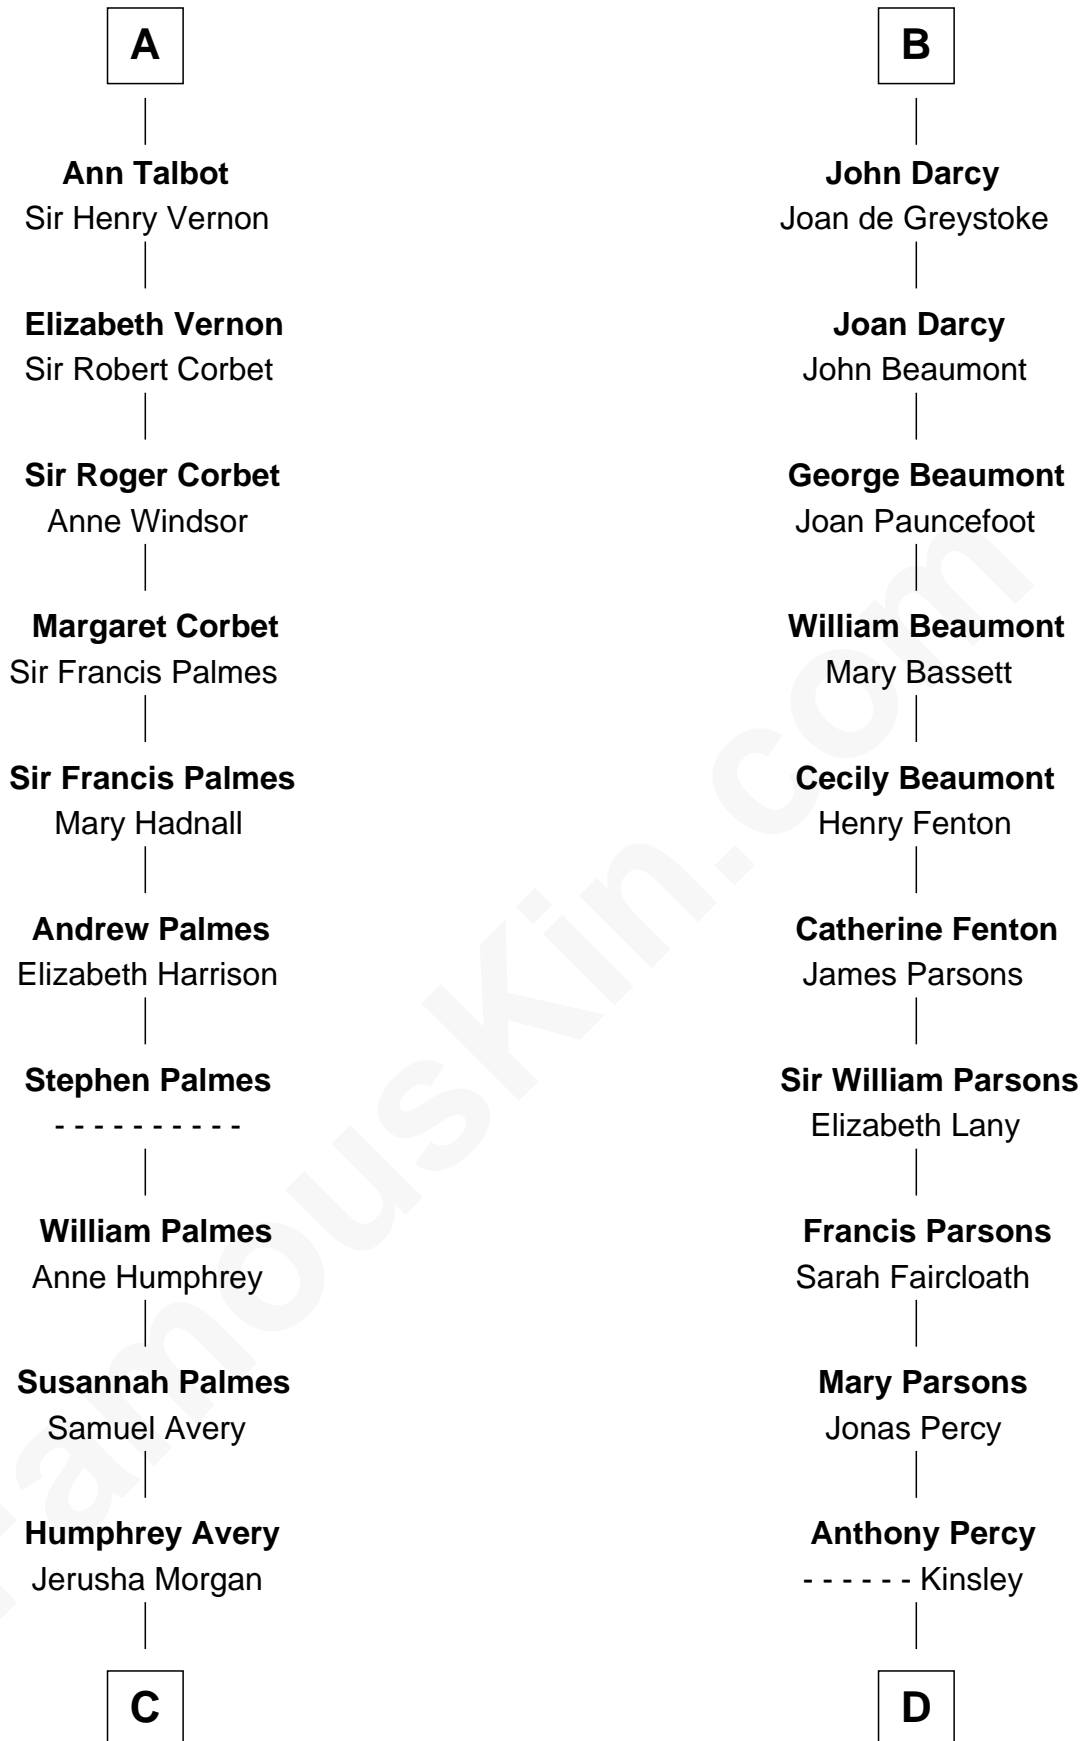

FamousKin.com Relationship Chart of

John D. Rockefeller

Founder of the Standard Oil Company

21st cousin of

Sir Arthur Conan Doyle

Author, "Sherlock Holmes"

Hugh le Bigod

Maud Marshal

C

Solomon Avery
Hannah Punderson

Miles Avery
Malinda Pixley

Lucy Avery
Godfrey Lewis Rockefeller

William Avery Rockefeller
Eliza Davison

John D. Rockefeller
Founder of the Standard Oil Company

D

Mary Percy
Rev. Dr. Richard Pack

William Pack
Catherine Scott

Catherine Pack
William Foley

Mary Josephine Elizabeth Foley
Charles Altamont Doyle

Sir Arthur Conan Doyle
Author, "Sherlock Holmes"