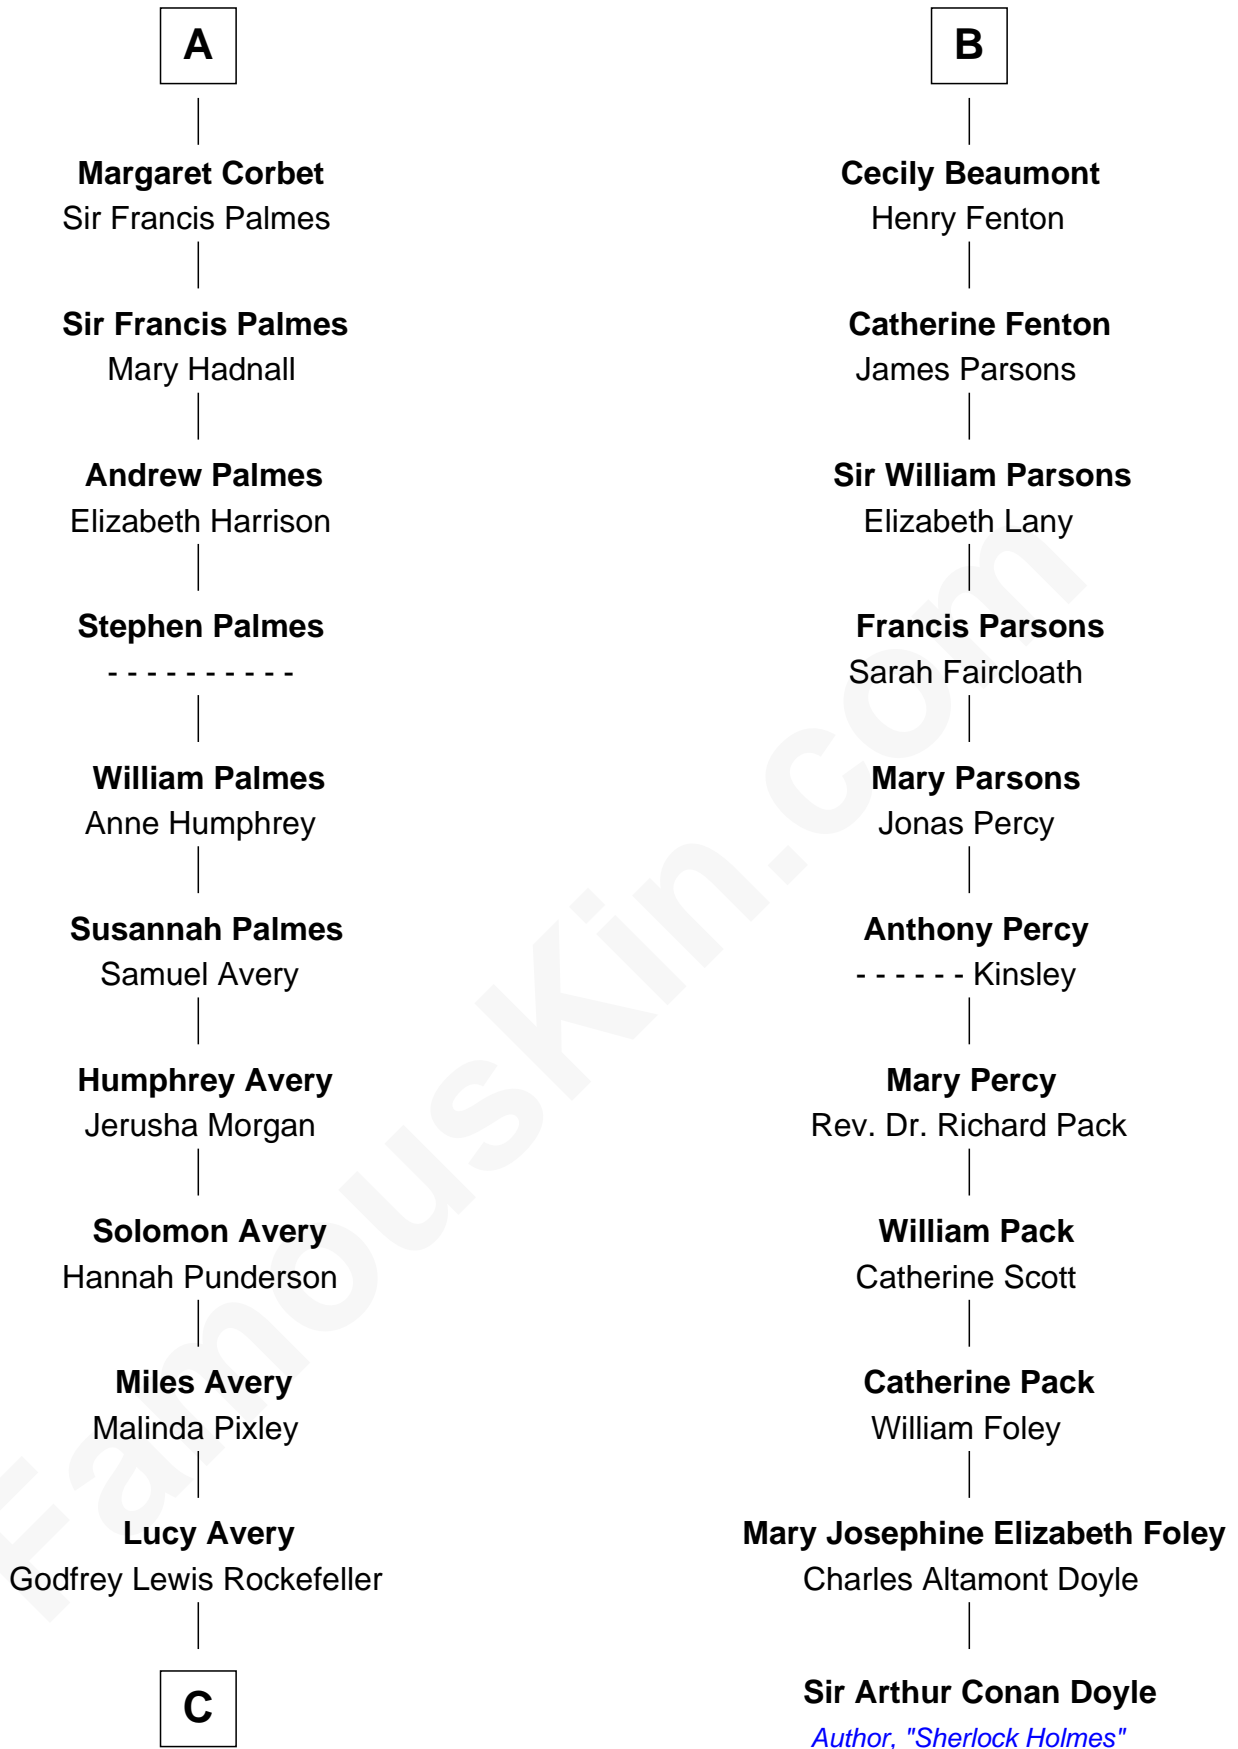

# FamousKin.com Relationship Chart of

**John D. Rockefeller**

*Founder of the Standard Oil Company*

17th cousin 1 time removed of

**Sir Arthur Conan Doyle**

*Author, "Sherlock Holmes"*

**Sir James le Boteler**

John Talbot

**Ann Talbot**

Sir Henry Vernon

**Elizabeth Vernon**

Sir Robert Corbet

**Sir Roger Corbet**

Anne Windsor

**A**

**Pernel le Boteler**

Sir Gilbert Talbot

**Elizabeth Talbot**

Sir Henry de Grey

**Margaret de Grey**

Sir John Darcy

**John Darcy**

Joan de Greystoke

**Joan Darcy**

John Beaumont

**George Beaumont**

Joan Pauncefoot

**William Beaumont**

Mary Bassett

**B**

**C**