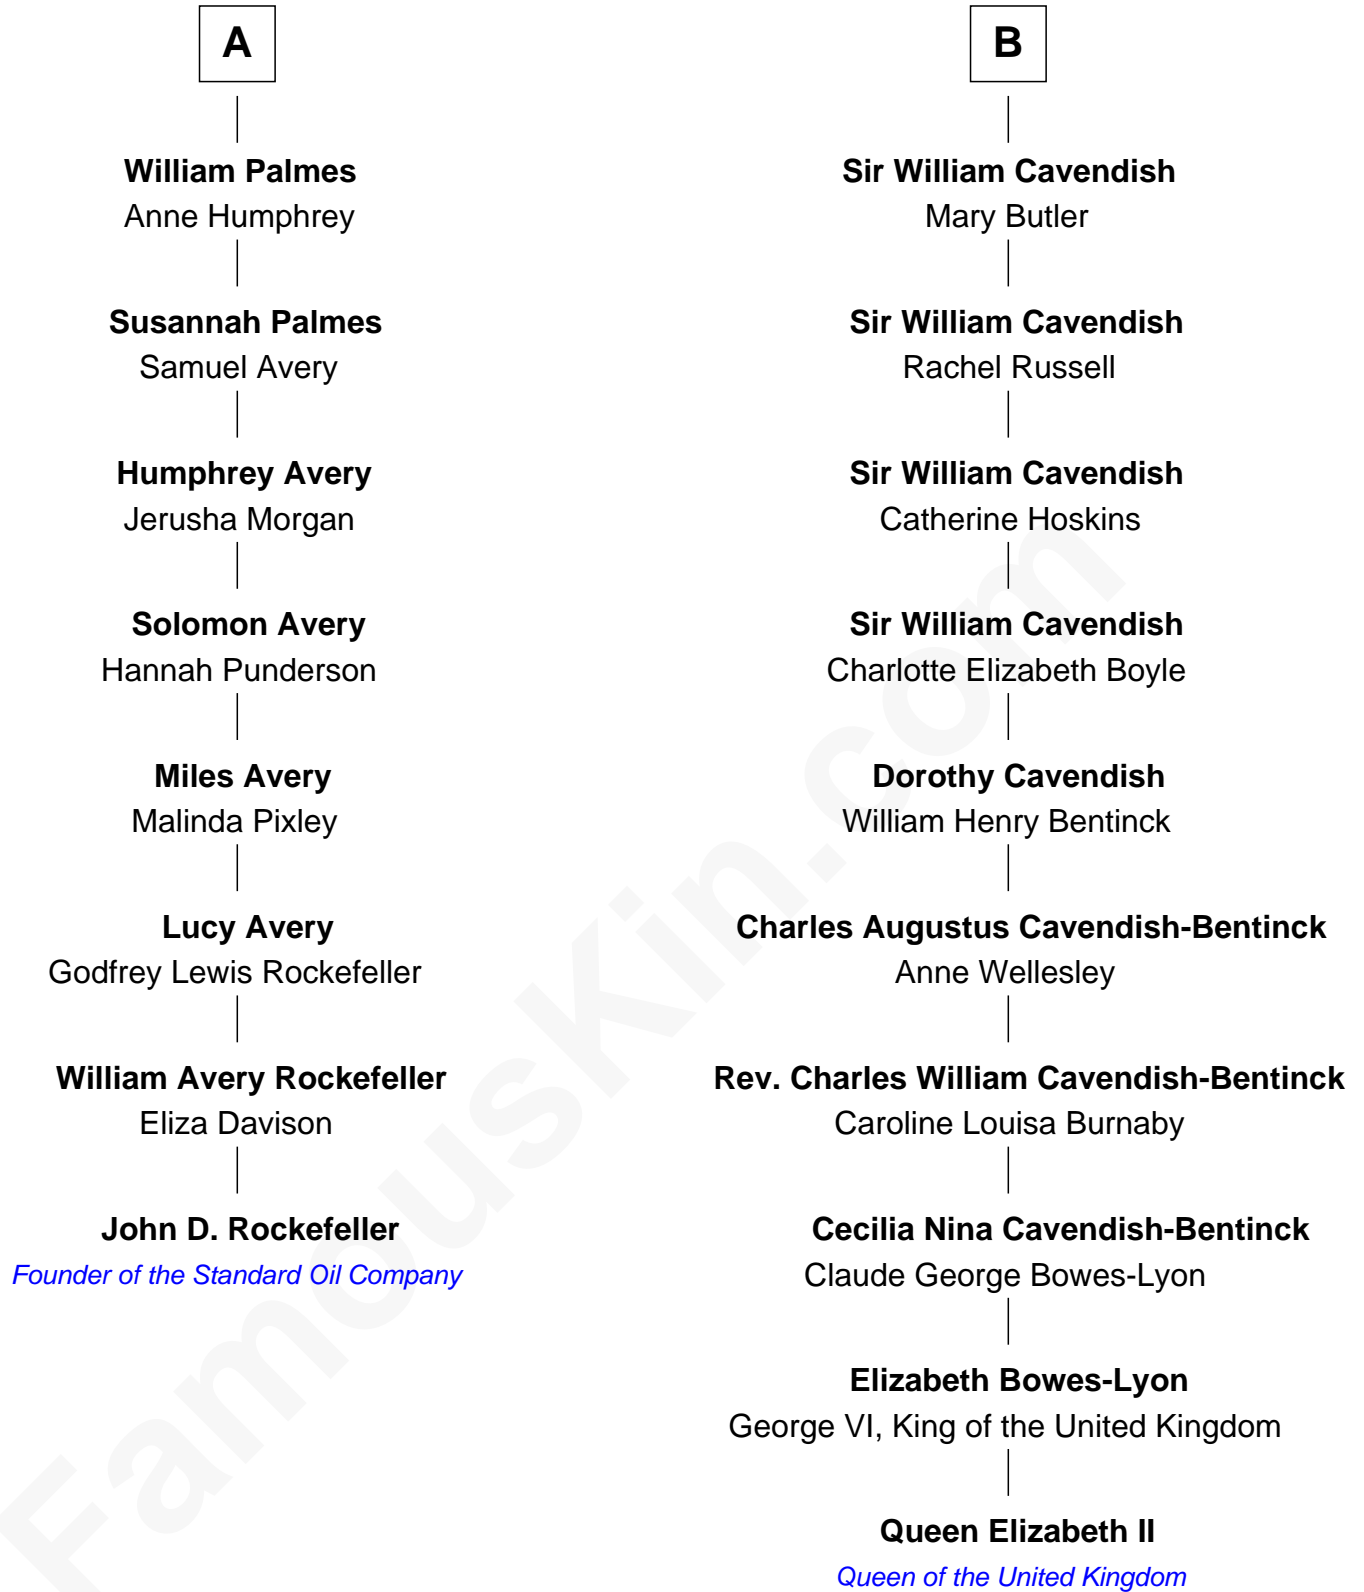

FamousKin.com Relationship Chart of

John D. Rockefeller

Founder of the Standard Oil Company

14th cousin 2 times removed of

Queen Elizabeth II

Queen of the United Kingdom

John Andrews
Elizabeth Stratton

Elizabeth II photo by [Eric Draper](#)