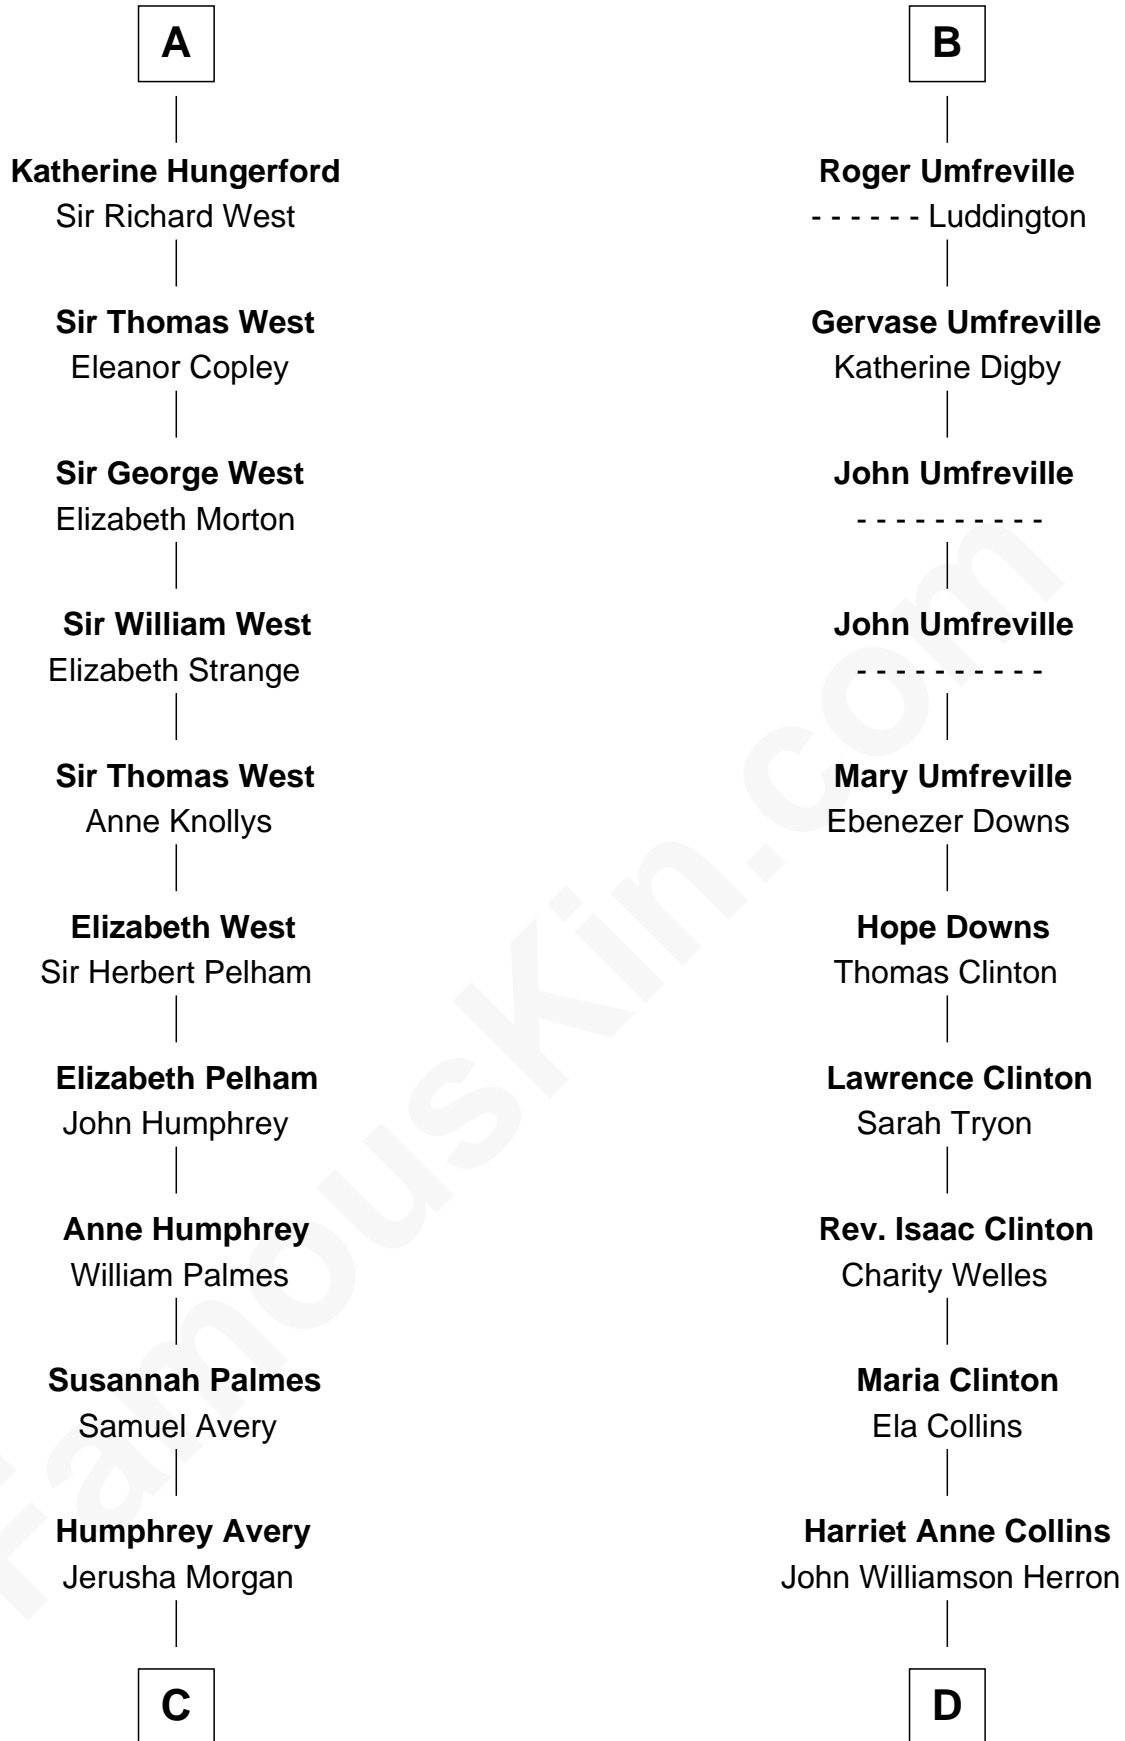

# FamousKin.com Relationship Chart of

**John D. Rockefeller**

*Founder of the Standard Oil Company*

20th cousin 1 time removed of

**Bob Taft**

*67th Governor of Ohio*

**C**

**Solomon Avery**  
Hannah Punderson

**Miles Avery**  
Malinda Pixley

**Lucy Avery**  
Godfrey Lewis Rockefeller

**William Avery Rockefeller**  
Eliza Davison

**John D. Rockefeller**  
*Founder of the Standard Oil Company*

**D**

**Helen Louise Herron**  
William Howard Taft

**Robert Alphonso Taft**  
Martha Wheaton Bowers

**Robert Alphonso Taft**  
Blanca Duncan Noël

**Bob Taft**  
*67th Governor of Ohio*

FamousKin.com