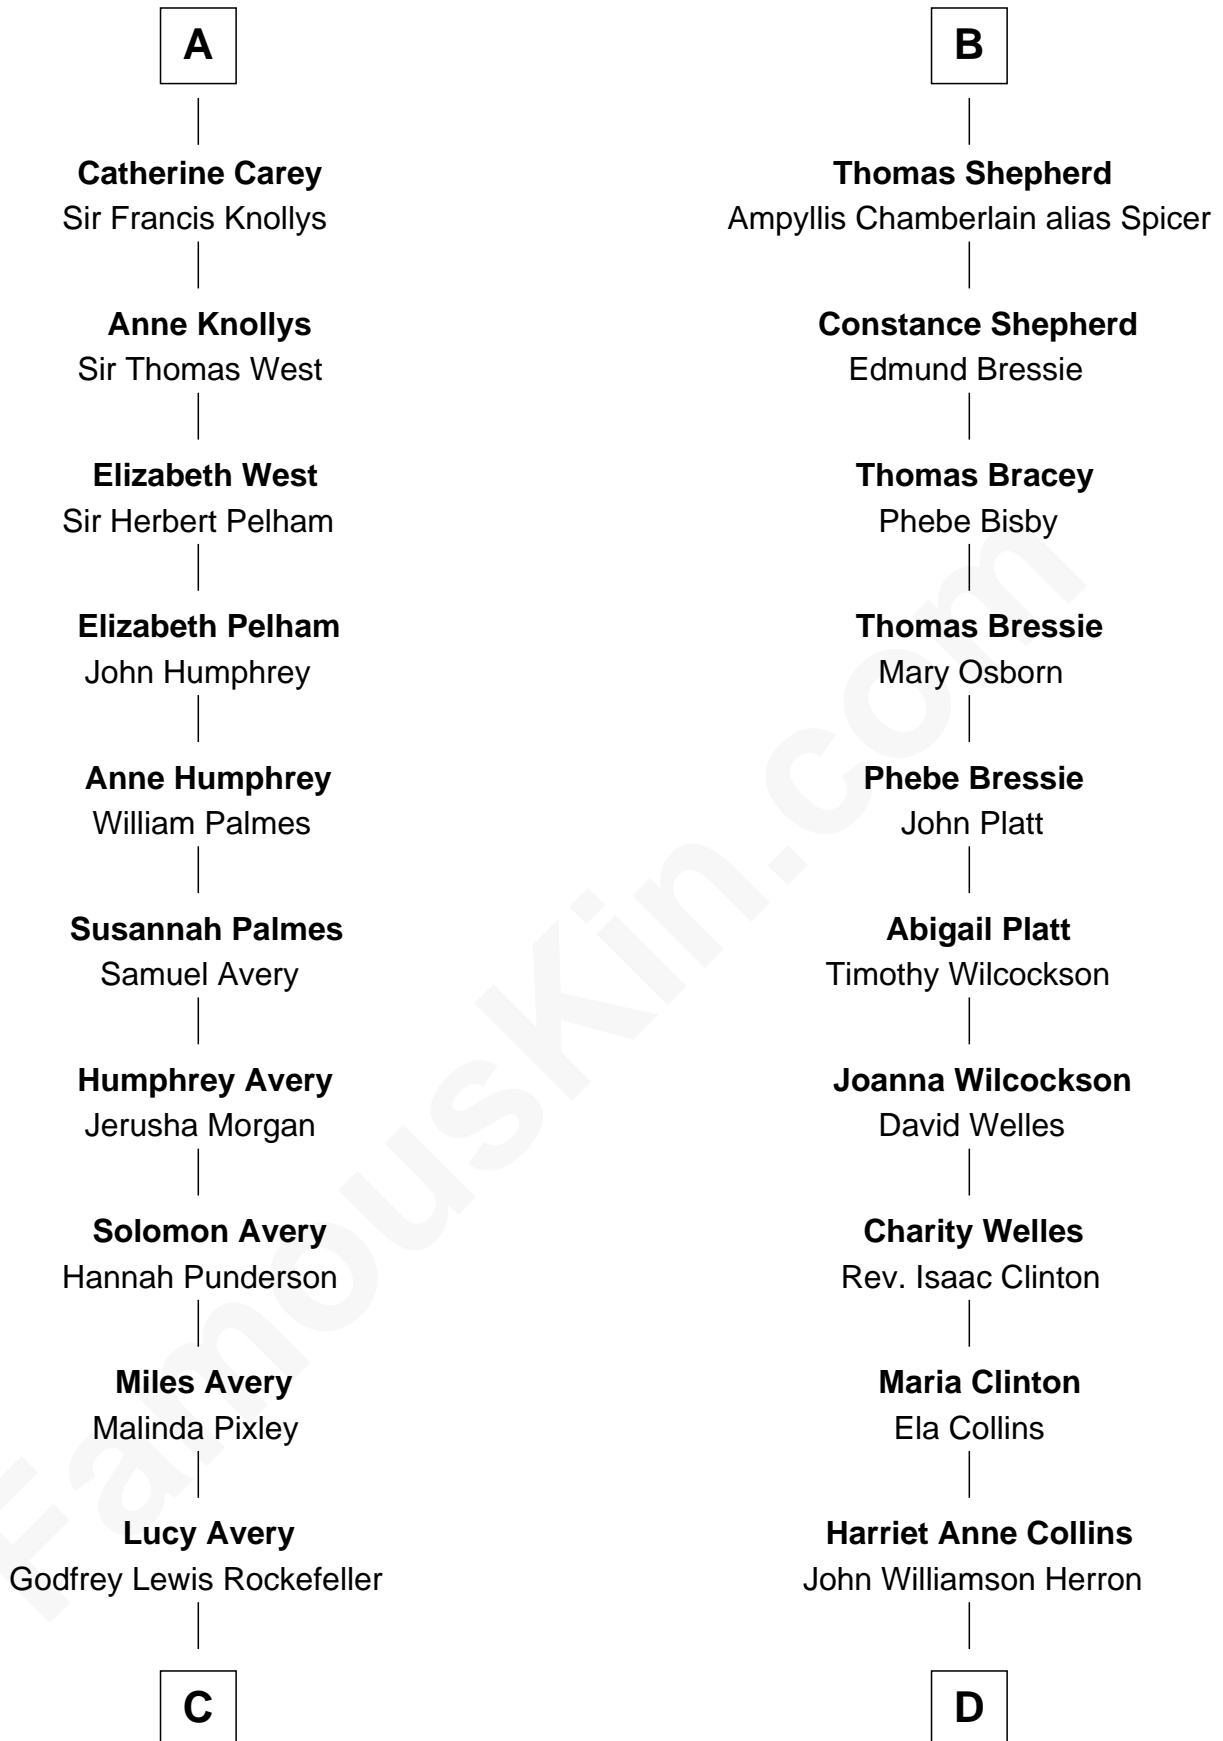

# FamousKin.com Relationship Chart of

**John D. Rockefeller**

*Founder of the Standard Oil Company*

18th cousin 2 times removed of

**Bob Taft**

*67th Governor of Ohio*

**Sir John Howard**

Alice de Bois

**Sir Robert Howard**

Margaret de Scales

**Sir John Howard**

Alice Tendring

**Sir Robert Howard**

Margaret Mowbray

**Sir John Howard**

Katherine Moleyns

Katherine Lampeck

**Elizabeth Brome**

Thomas Hawes

**Constance Hawes**

Thomas Shepherd

**B**

**C**

**William Avery Rockefeller**

Eliza Davison

**John D. Rockefeller**

*Founder of the Standard Oil Company*

**D**

**Helen Louise Herron**

William Howard Taft

**Robert Alphonso Taft**

Martha Wheaton Bowers