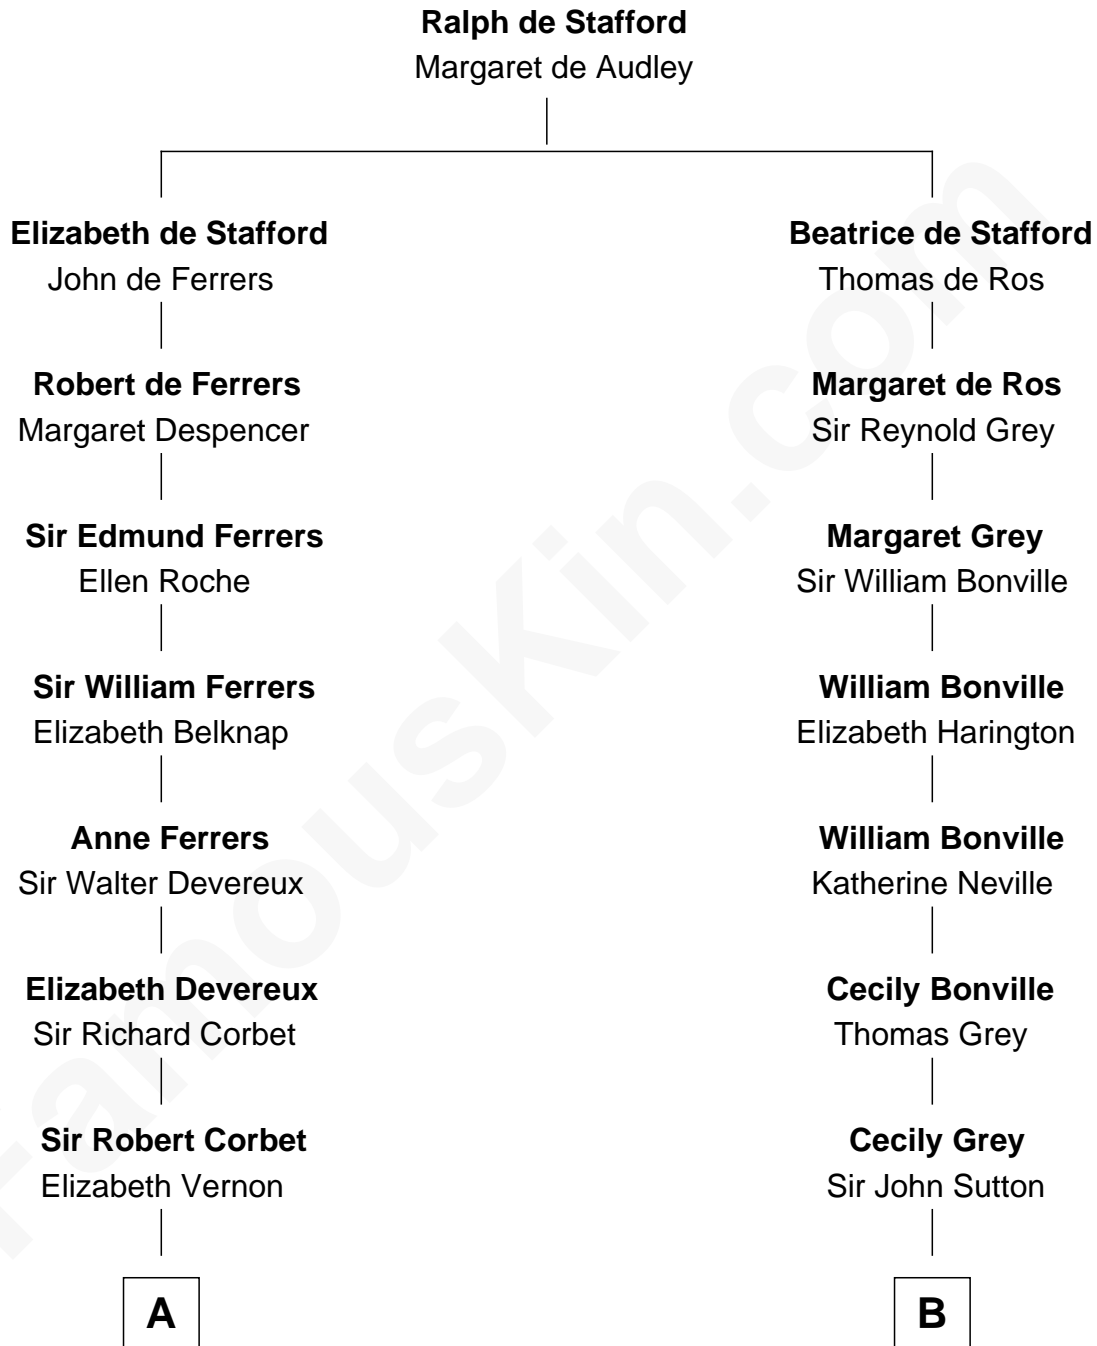

# FamousKin.com Relationship Chart of

**John D. Rockefeller**

*Founder of the Standard Oil Company*

15th cousin 4 times removed of

**Jane (Appleton) Pierce**

*First Lady of President Franklin Pierce*

**C**

—  
**Lucy Avery**

Godfrey Lewis Rockefeller

—  
**William Avery Rockefeller**

Eliza Davison

—  
**John D. Rockefeller**

*Founder of the Standard Oil Company*

FamousKin.com