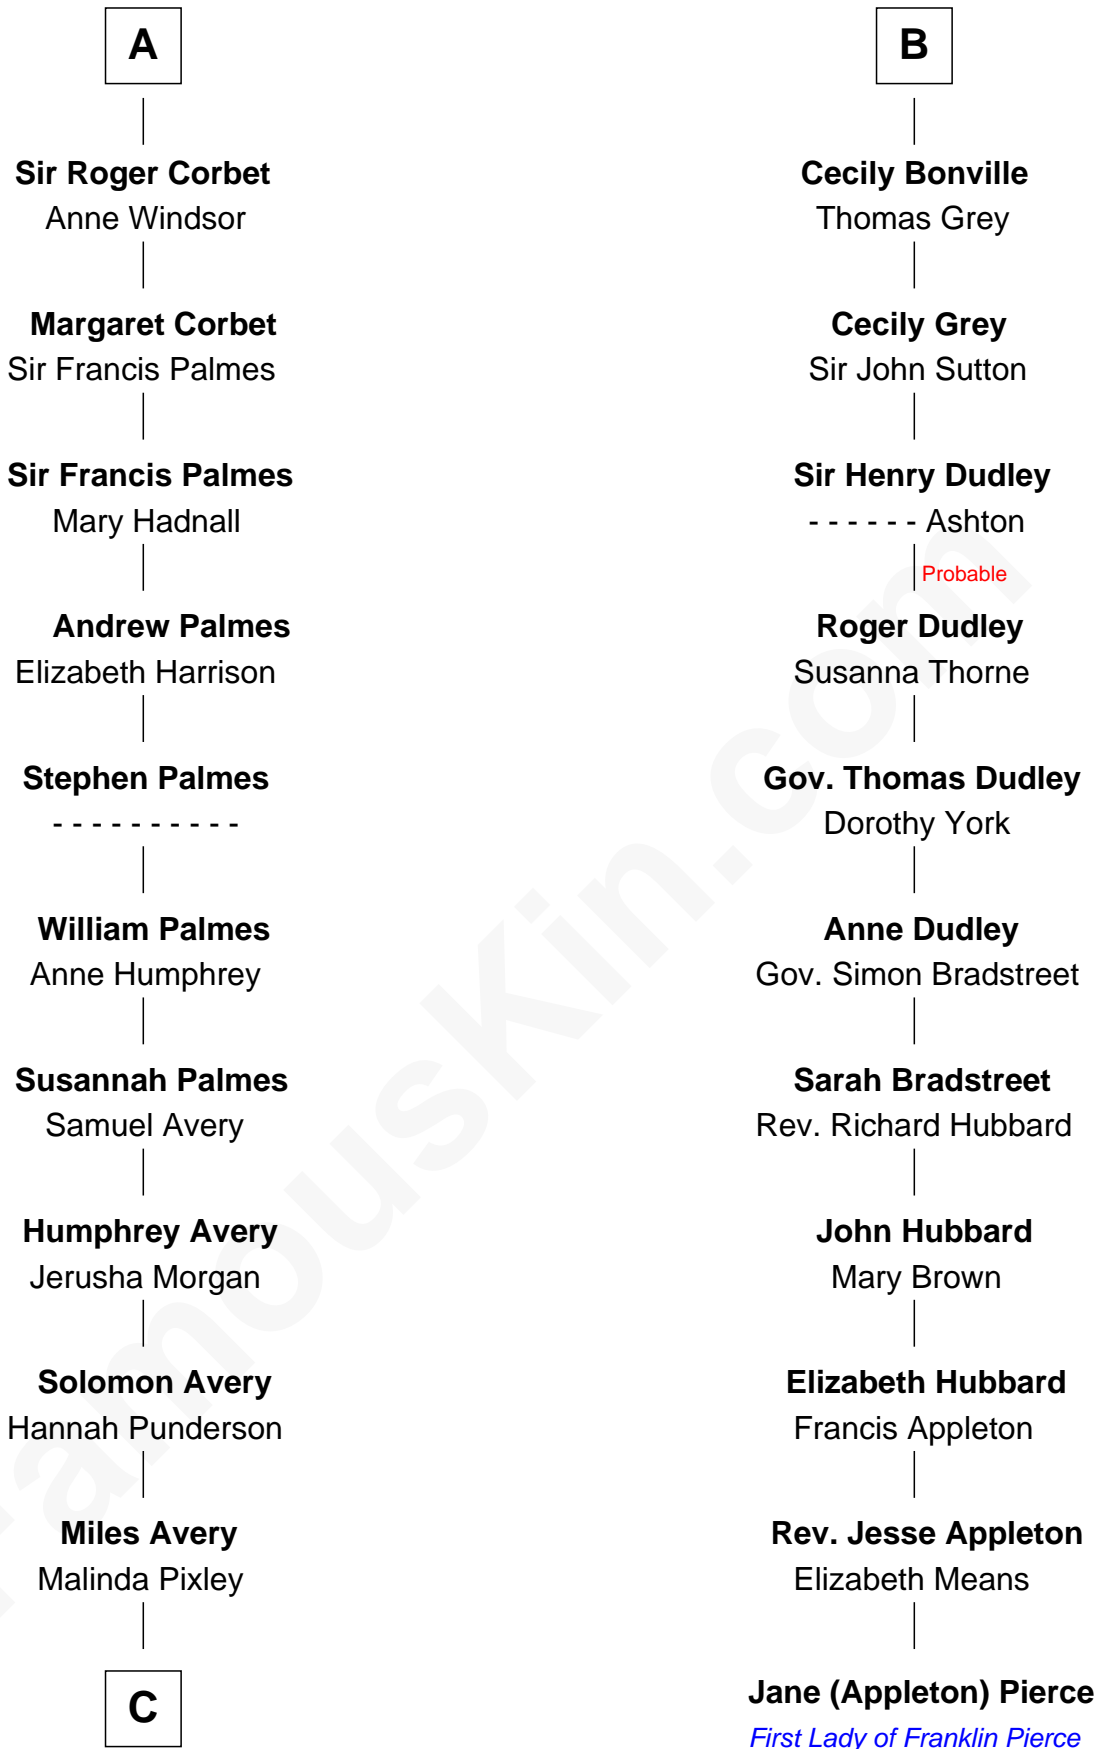

FamousKin.com Relationship Chart of

John D. Rockefeller

Founder of the Standard Oil Company

17th cousin 2 times removed of

Jane (Appleton) Pierce

First Lady of President Franklin Pierce

Sir Richard de Burgh

Eleanor de Burgh

Sir Thomas de Multon

Elizabeth de Multon

Sir Robert de Harington

Sir John Harington

- - - - -

Sir Robert Harington

Isabel Loring

Sir William Harington

Margaret Hill

Elizabeth Harington

William Bonville

William Bonville

Katherine Neville

B

C

—
Lucy Avery

Godfrey Lewis Rockefeller

—
William Avery Rockefeller

Eliza Davison

—
John D. Rockefeller

Founder of the Standard Oil Company

FamousKin.com