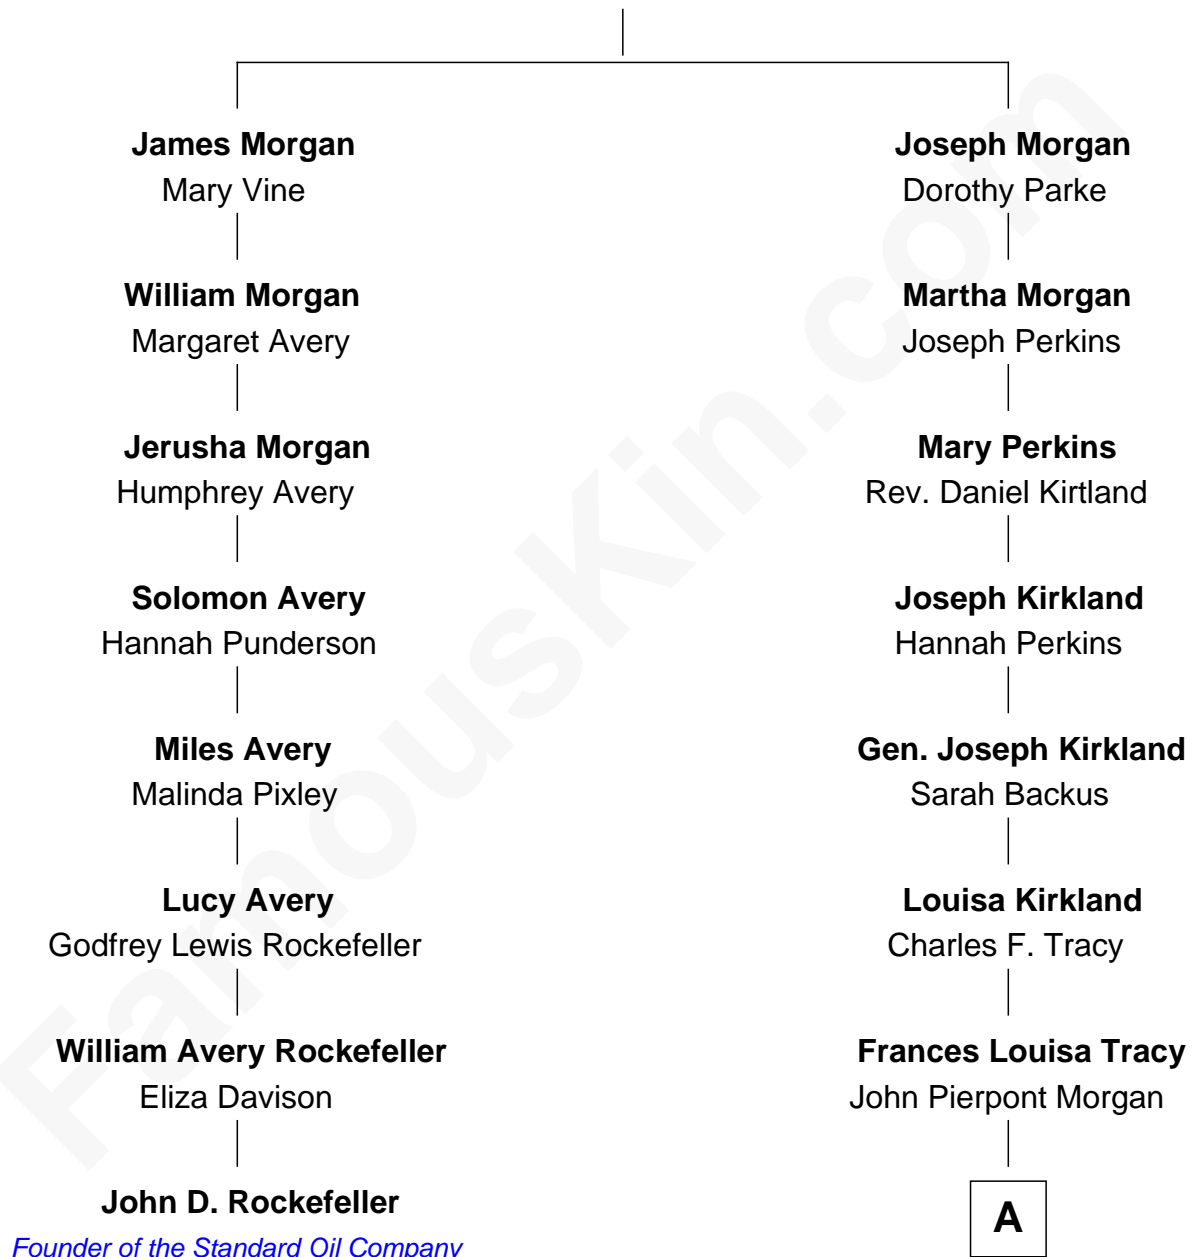

FamousKin.com Relationship Chart of

John D. Rockefeller

Founder of the Standard Oil Company

7th cousin 1 time removed of

Henry Sturgis Morgan

Co-Founder of Morgan Stanley

James Morgan

Margery Hill

A

|
John Pierpont Morgan

Jane Norton Grew

|
Henry Sturgis Morgan

Co-Founder of Morgan Stanley

FamousKin.com