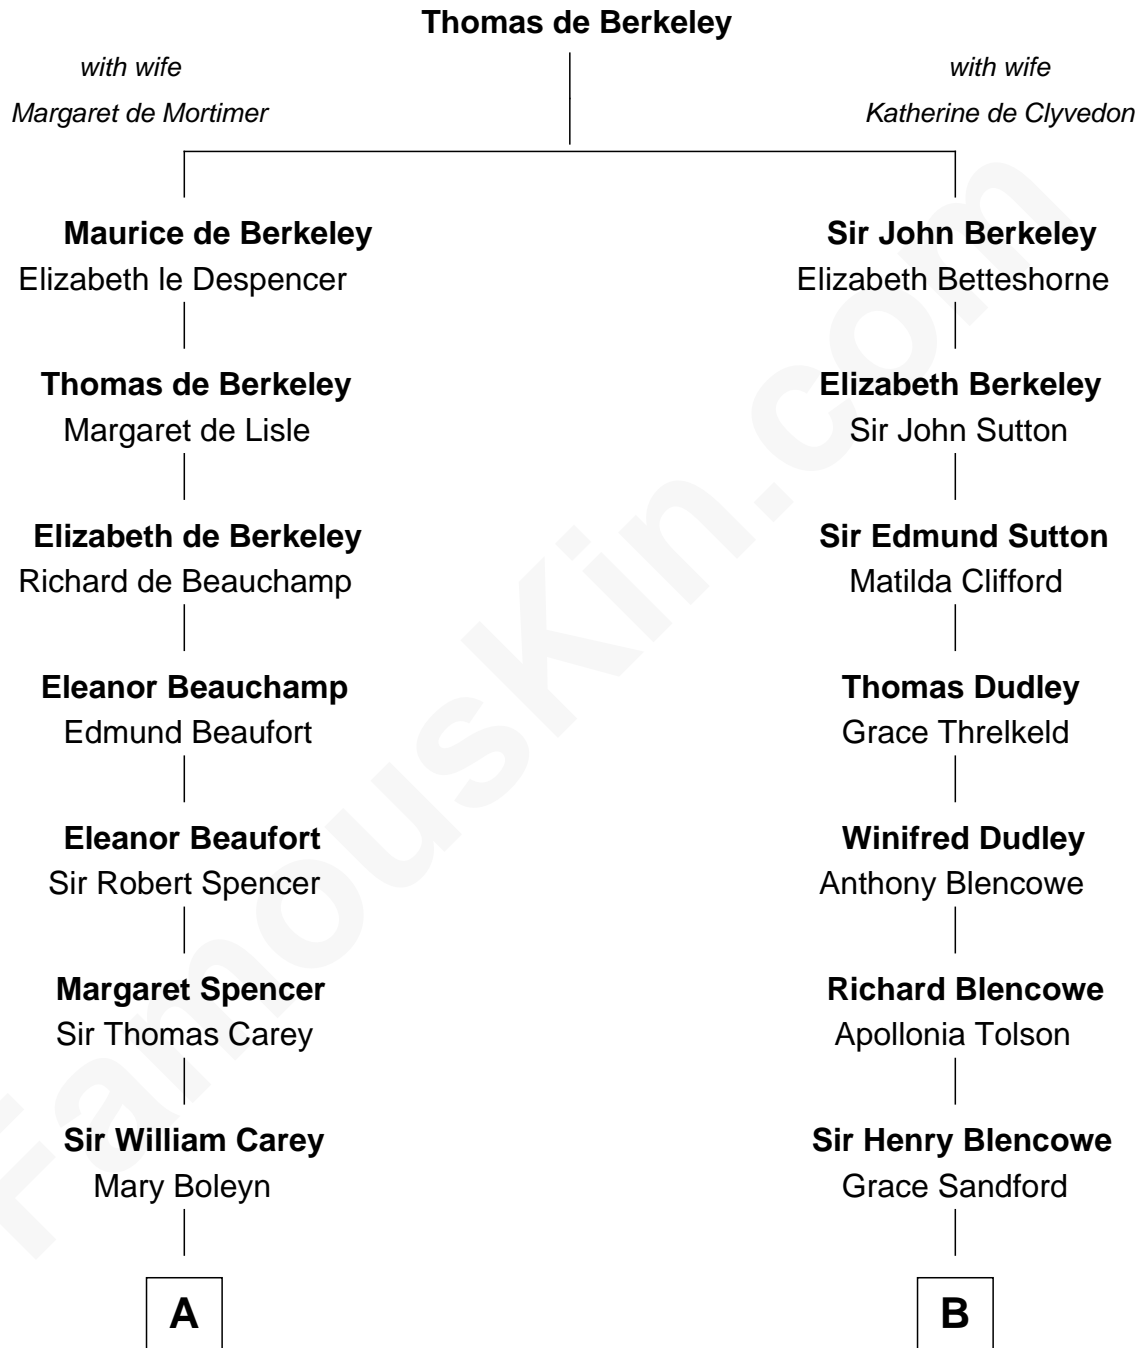

FamousKin.com Relationship Chart of

John D. Rockefeller

Founder of the Standard Oil Company

15th cousin 3 times removed of

Fitzhugh Lee

40th Governor of Virginia

C

—
William Avery Rockefeller

Eliza Davison

—
John D. Rockefeller

Founder of the Standard Oil Company

FamousKin.com