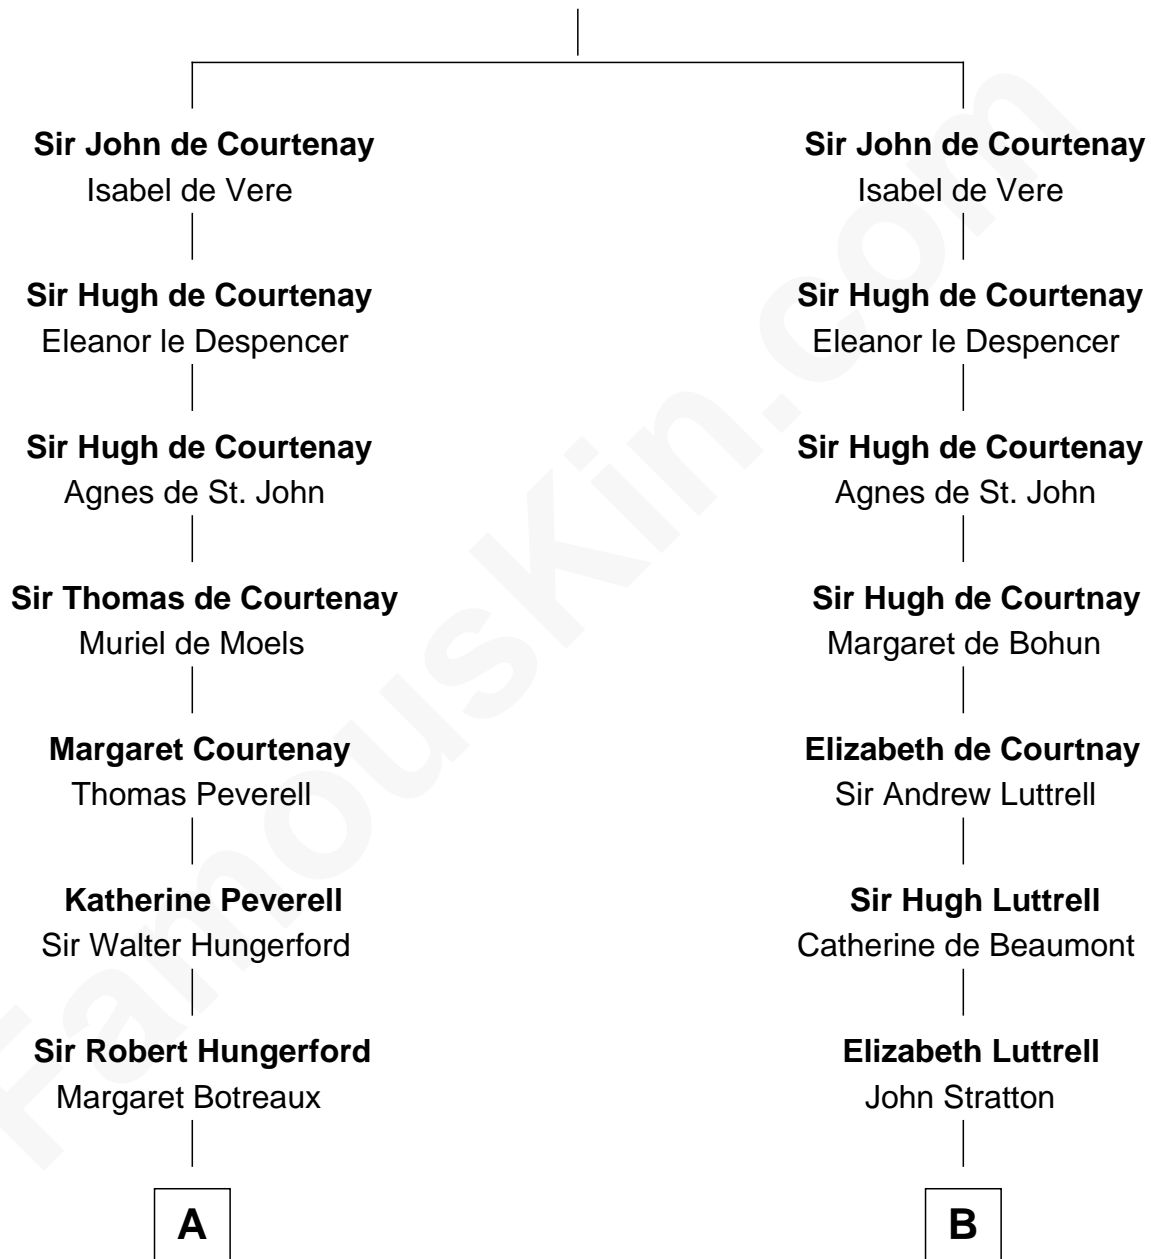

FamousKin.com Relationship Chart of

John D. Rockefeller

Founder of the Standard Oil Company

19th cousin 2 times removed of

Fitzhugh Lee

40th Governor of Virginia

Sir Robert Courtenay

Mary de Vernon

C

Solomon Avery
Hannah Punderson

Miles Avery
Malinda Pixley

Lucy Avery
Godfrey Lewis Rockefeller

William Avery Rockefeller
Eliza Davison

John D. Rockefeller
Founder of the Standard Oil Company

D

Anne Hill Carter
Maj. Gen. Henry Lee

Sydney Smith Lee
Anna Maria Mason

Fitzhugh Lee
40th Governor of Virginia

FamousKin.com