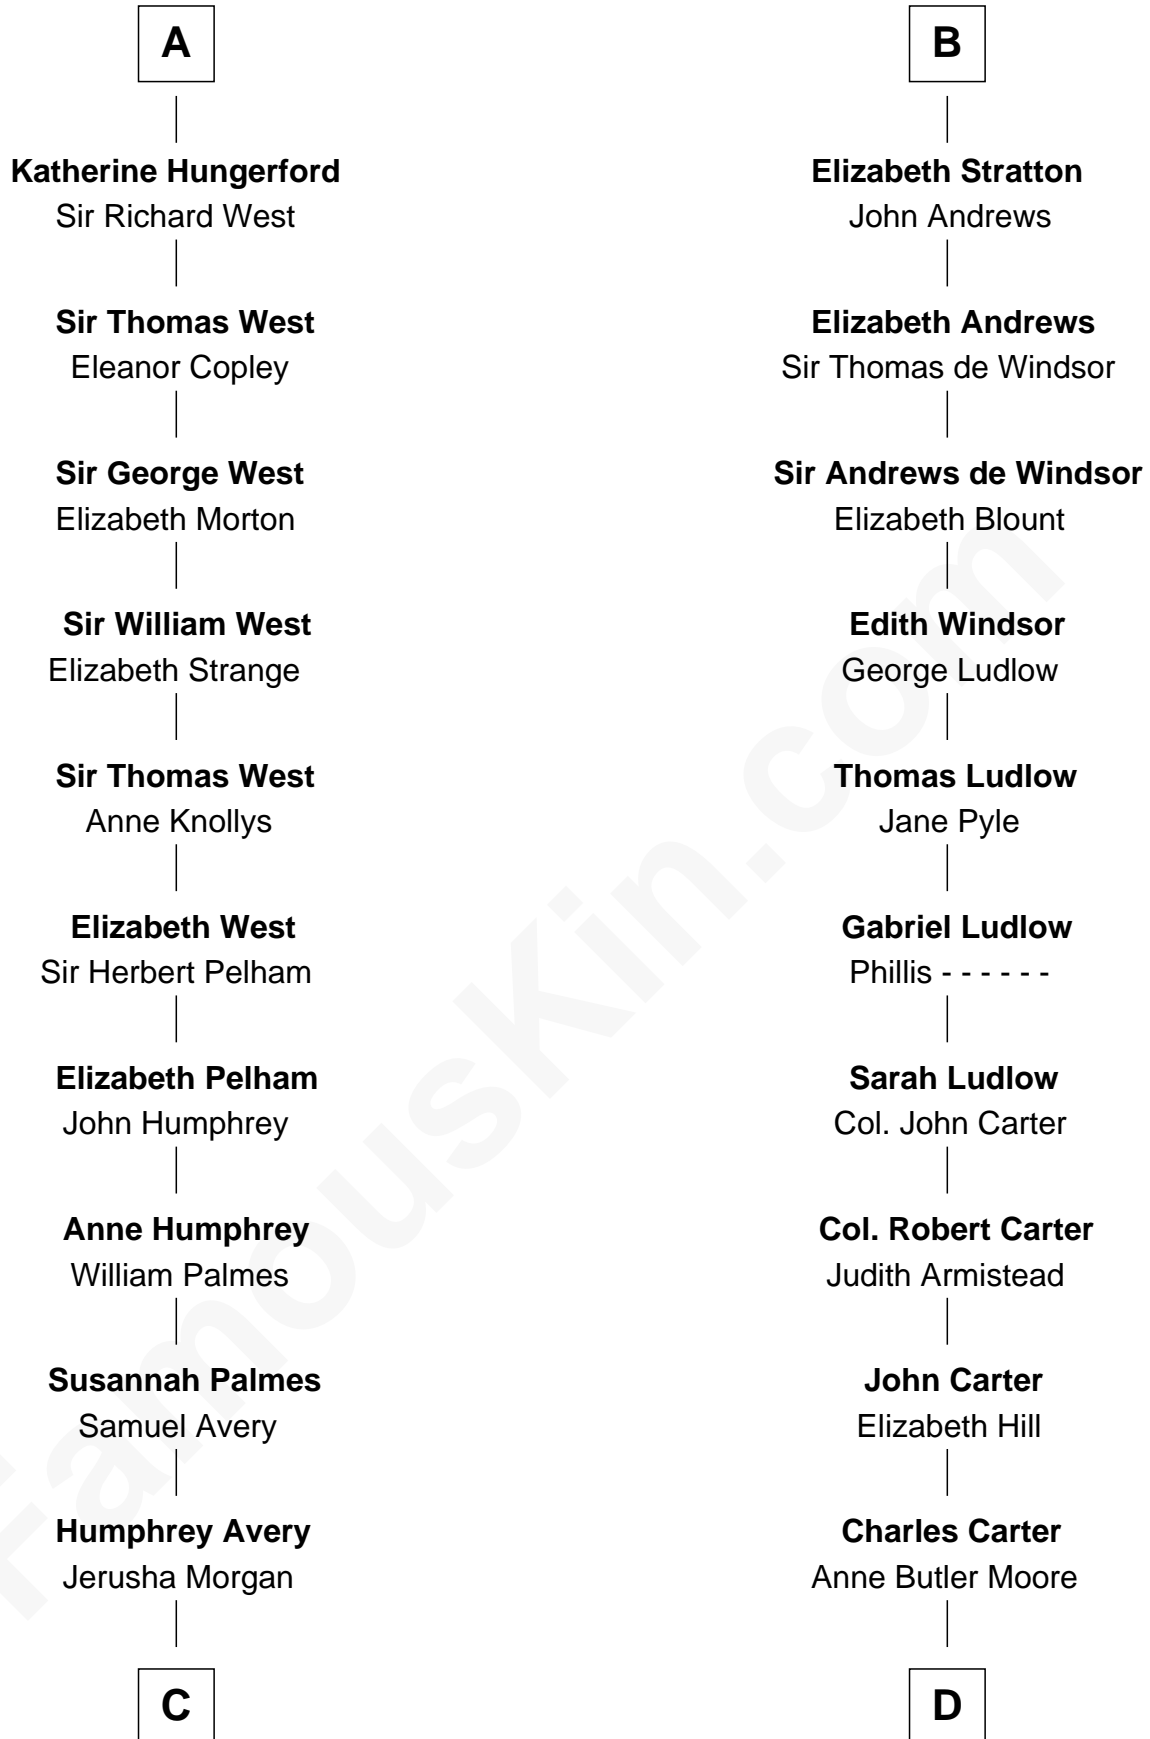

FamousKin.com Relationship Chart of

John D. Rockefeller

Founder of the Standard Oil Company

19th cousin 2 times removed of

Fitzhugh Lee

40th Governor of Virginia

Sir Robert Courtenay

Mary de Vernon

C

Solomon Avery
Hannah Punderson

Miles Avery
Malinda Pixley

Lucy Avery
Godfrey Lewis Rockefeller

William Avery Rockefeller
Eliza Davison

John D. Rockefeller
Founder of the Standard Oil Company

D

Anne Hill Carter
Maj. Gen. Henry Lee

Sydney Smith Lee
Anna Maria Mason

Fitzhugh Lee
40th Governor of Virginia

FamousKin.com