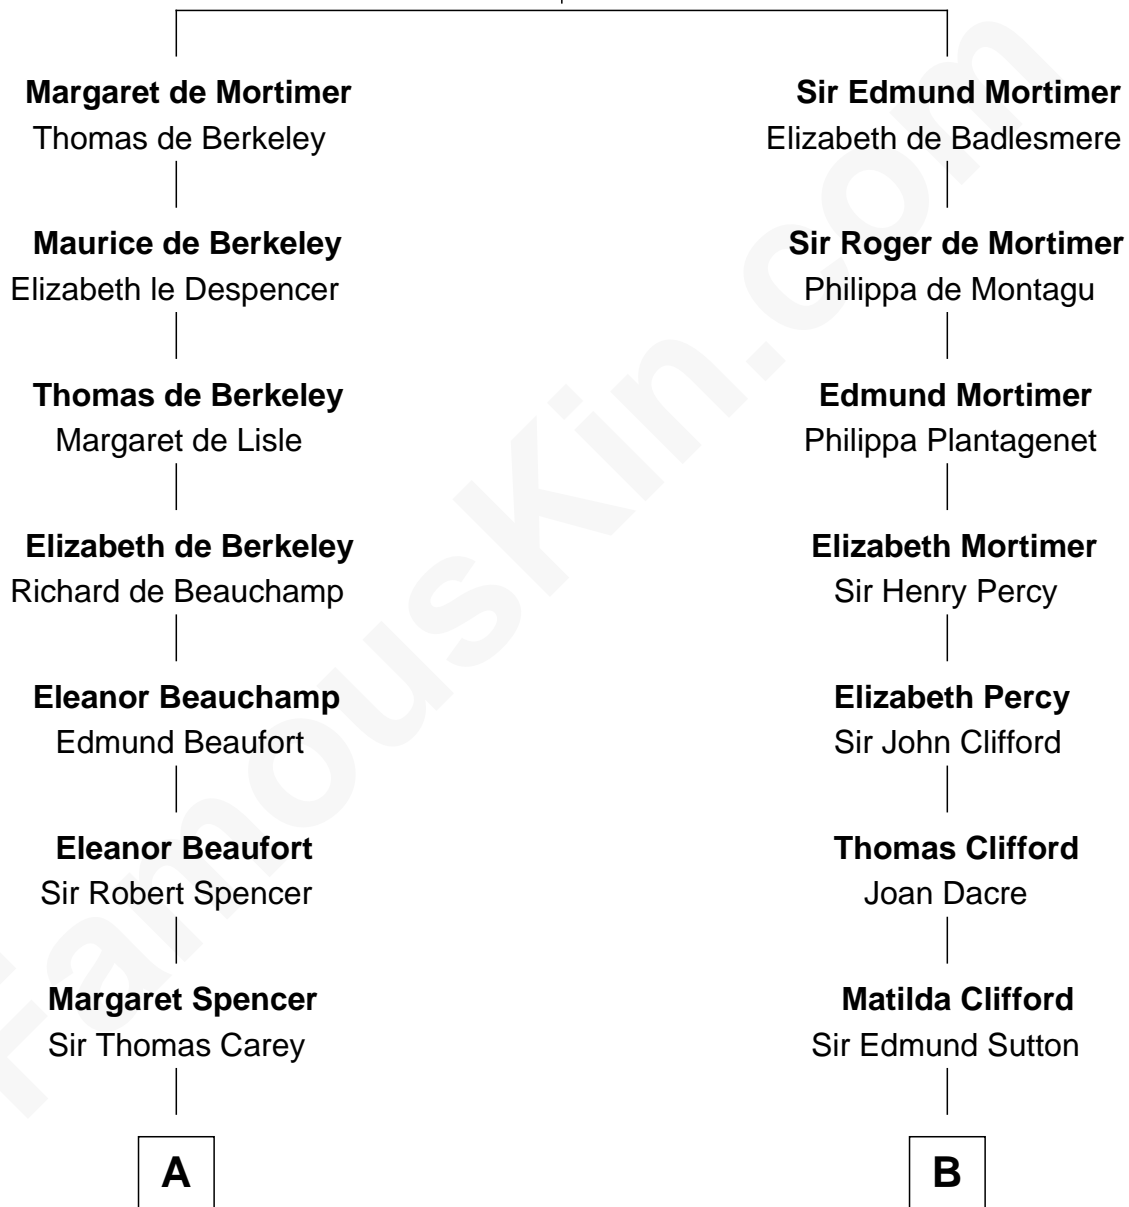

FamousKin.com Relationship Chart of

John D. Rockefeller

Founder of the Standard Oil Company

19th cousin of

Fitzhugh Lee

40th Governor of Virginia

Roger de Mortimer

Joan de Geneville

C

Lucy Avery
Godfrey Lewis Rockefeller

William Avery Rockefeller
Eliza Davison

John D. Rockefeller
Founder of the Standard Oil Company

D

Gen. John Mason
Anne Maria Murray

Anna Maria Mason
Sydney Smith Lee

Fitzhugh Lee
40th Governor of Virginia