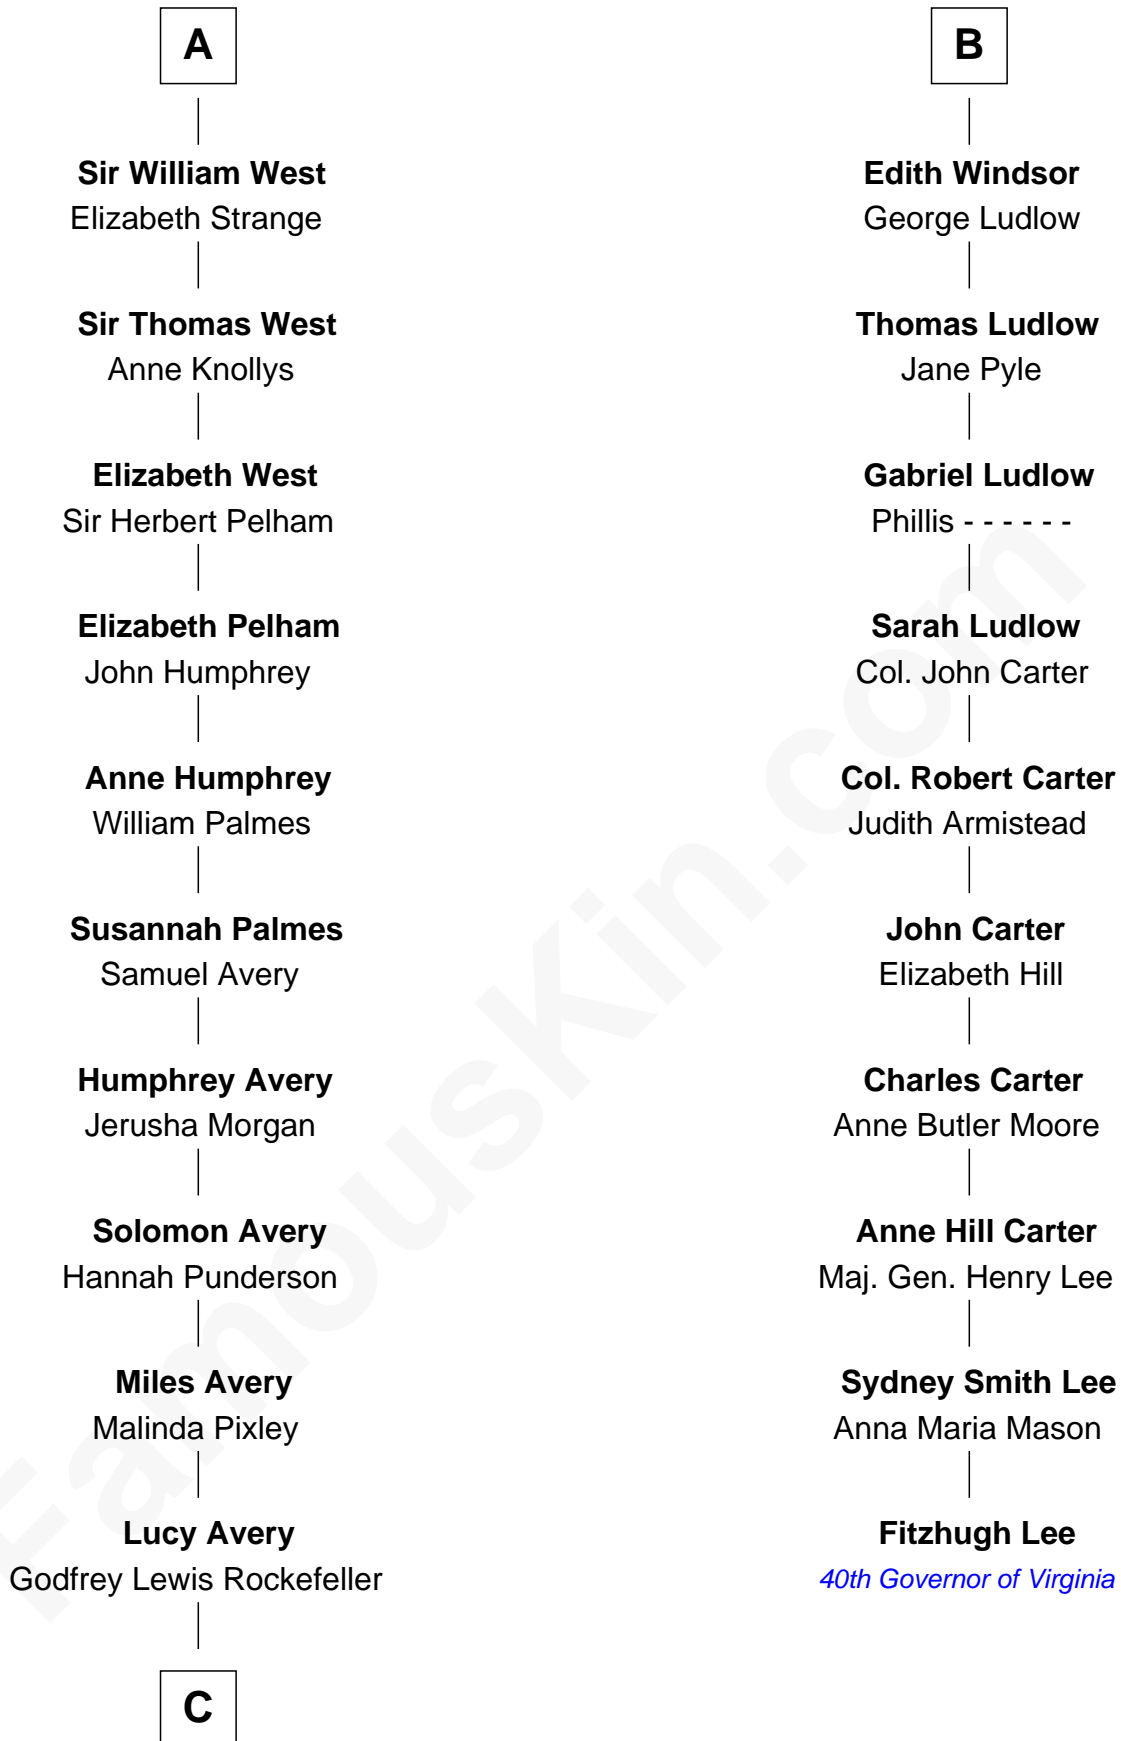

FamousKin.com Relationship Chart of

John D. Rockefeller

Founder of the Standard Oil Company

16th cousin 2 times removed of

Fitzhugh Lee

40th Governor of Virginia

Sir Hugh de Courtenay

Agnes de St. John

Katherine Hungerford

Sir Richard West

Sir Thomas West

Eleanor Copley

Sir George West

Elizabeth Morton

A

Sir Hugh de Courtenay

John Andrews

Elizabeth Andrews

Sir Thomas de Windsor

Sir Andrews de Windsor

Elizabeth Blount

B

C

—
William Avery Rockefeller

Eliza Davison

—
John D. Rockefeller

Founder of the Standard Oil Company

FamousKin.com