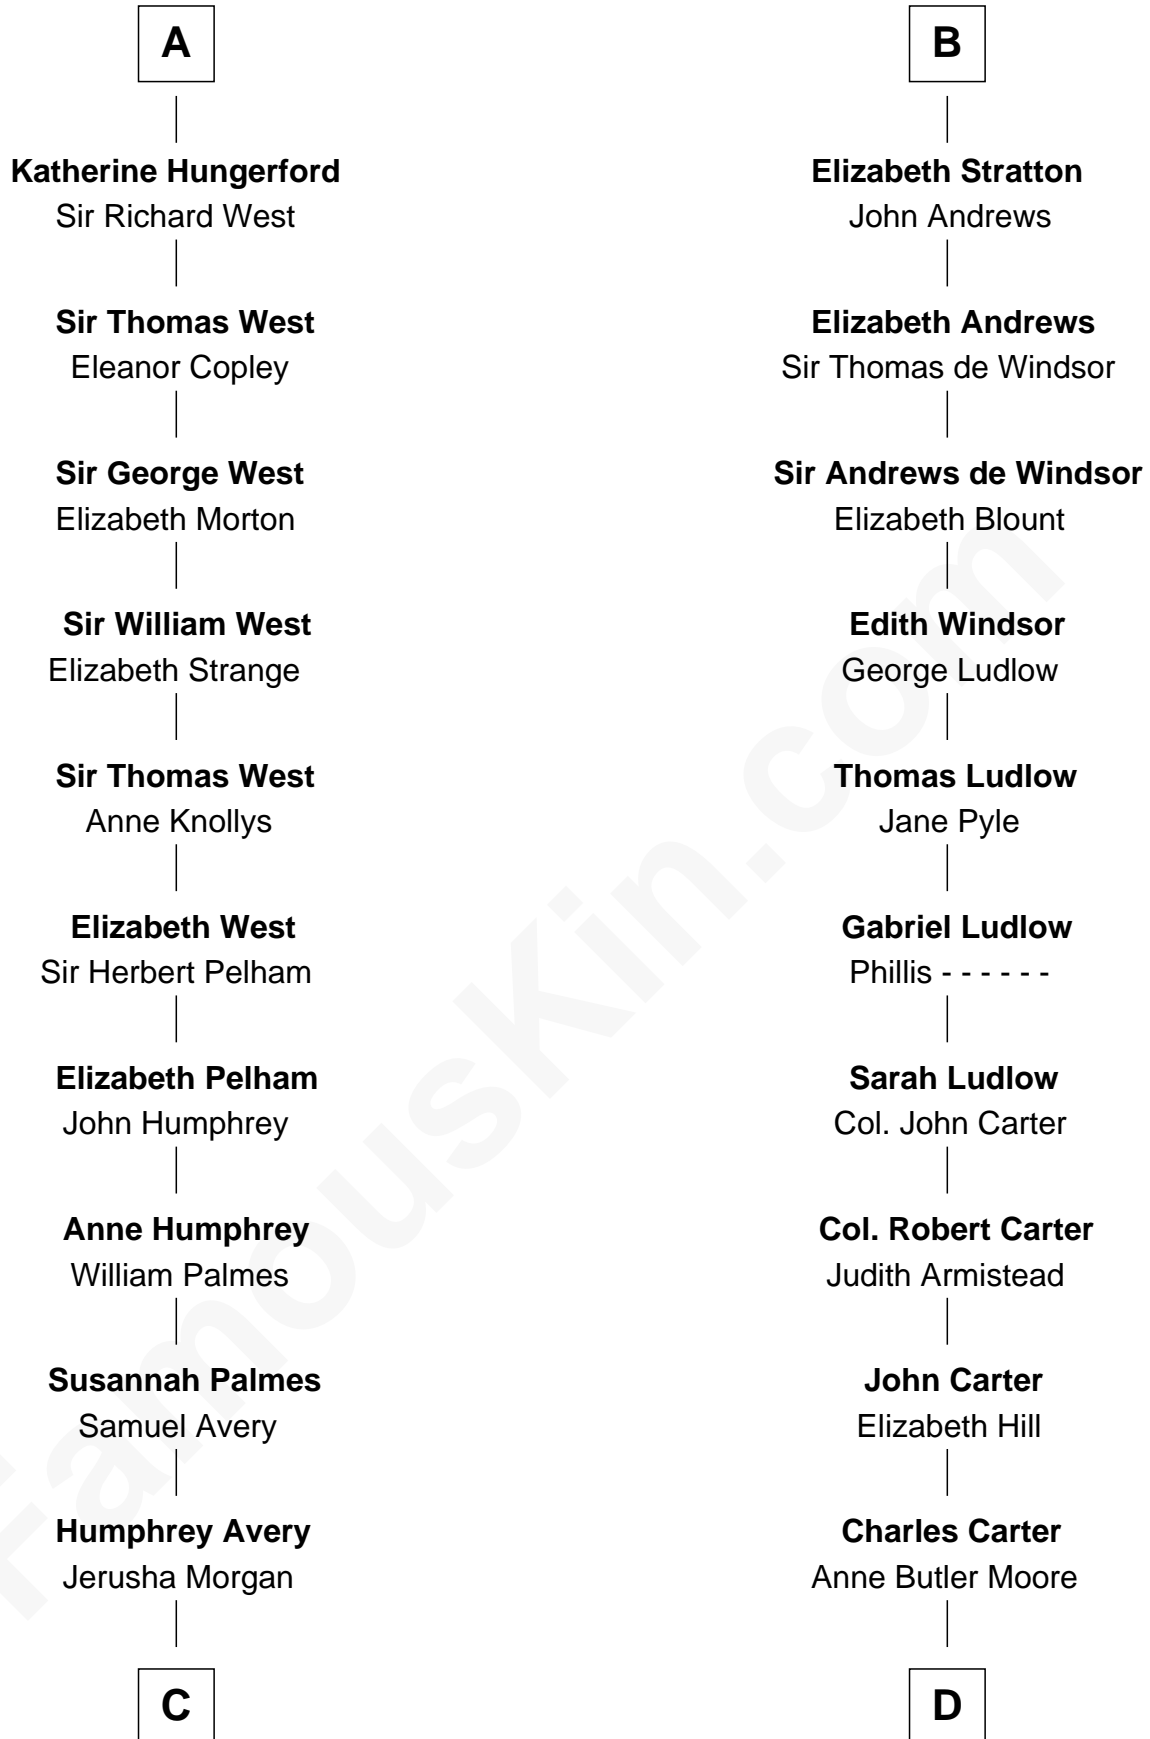

FamousKin.com Relationship Chart of

John D. Rockefeller

Founder of the Standard Oil Company

19th cousin 2 times removed of

Fitzhugh Lee

40th Governor of Virginia

Hugh de Vere
Hawise de Quincy

C

Solomon Avery
Hannah Punderson

Miles Avery
Malinda Pixley

Lucy Avery
Godfrey Lewis Rockefeller

William Avery Rockefeller
Eliza Davison

John D. Rockefeller
Founder of the Standard Oil Company

D

Anne Hill Carter
Maj. Gen. Henry Lee

Sydney Smith Lee
Anna Maria Mason

Fitzhugh Lee
40th Governor of Virginia

FamousKin.com