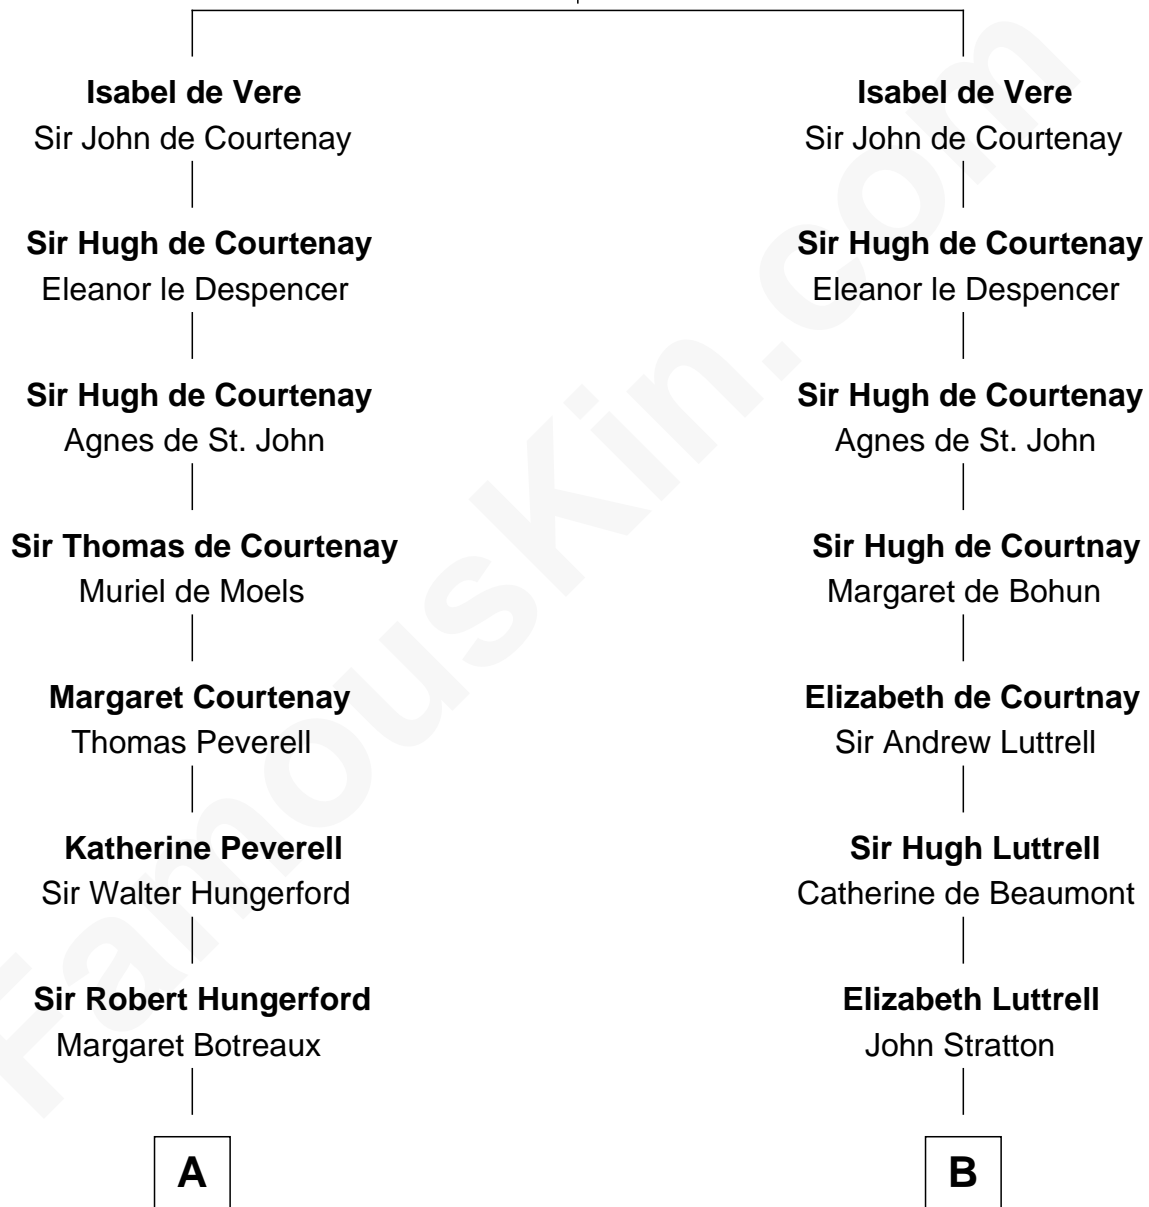

FamousKin.com Relationship Chart of

John D. Rockefeller

Founder of the Standard Oil Company

19th cousin 2 times removed of

Fitzhugh Lee

40th Governor of Virginia

Hugh de Vere
Hawise de Quincy

C

Solomon Avery
Hannah Punderson

Miles Avery
Malinda Pixley

Lucy Avery
Godfrey Lewis Rockefeller

William Avery Rockefeller
Eliza Davison

John D. Rockefeller
Founder of the Standard Oil Company

D

Anne Hill Carter
Maj. Gen. Henry Lee

Sydney Smith Lee
Anna Maria Mason

Fitzhugh Lee
40th Governor of Virginia

FamousKin.com