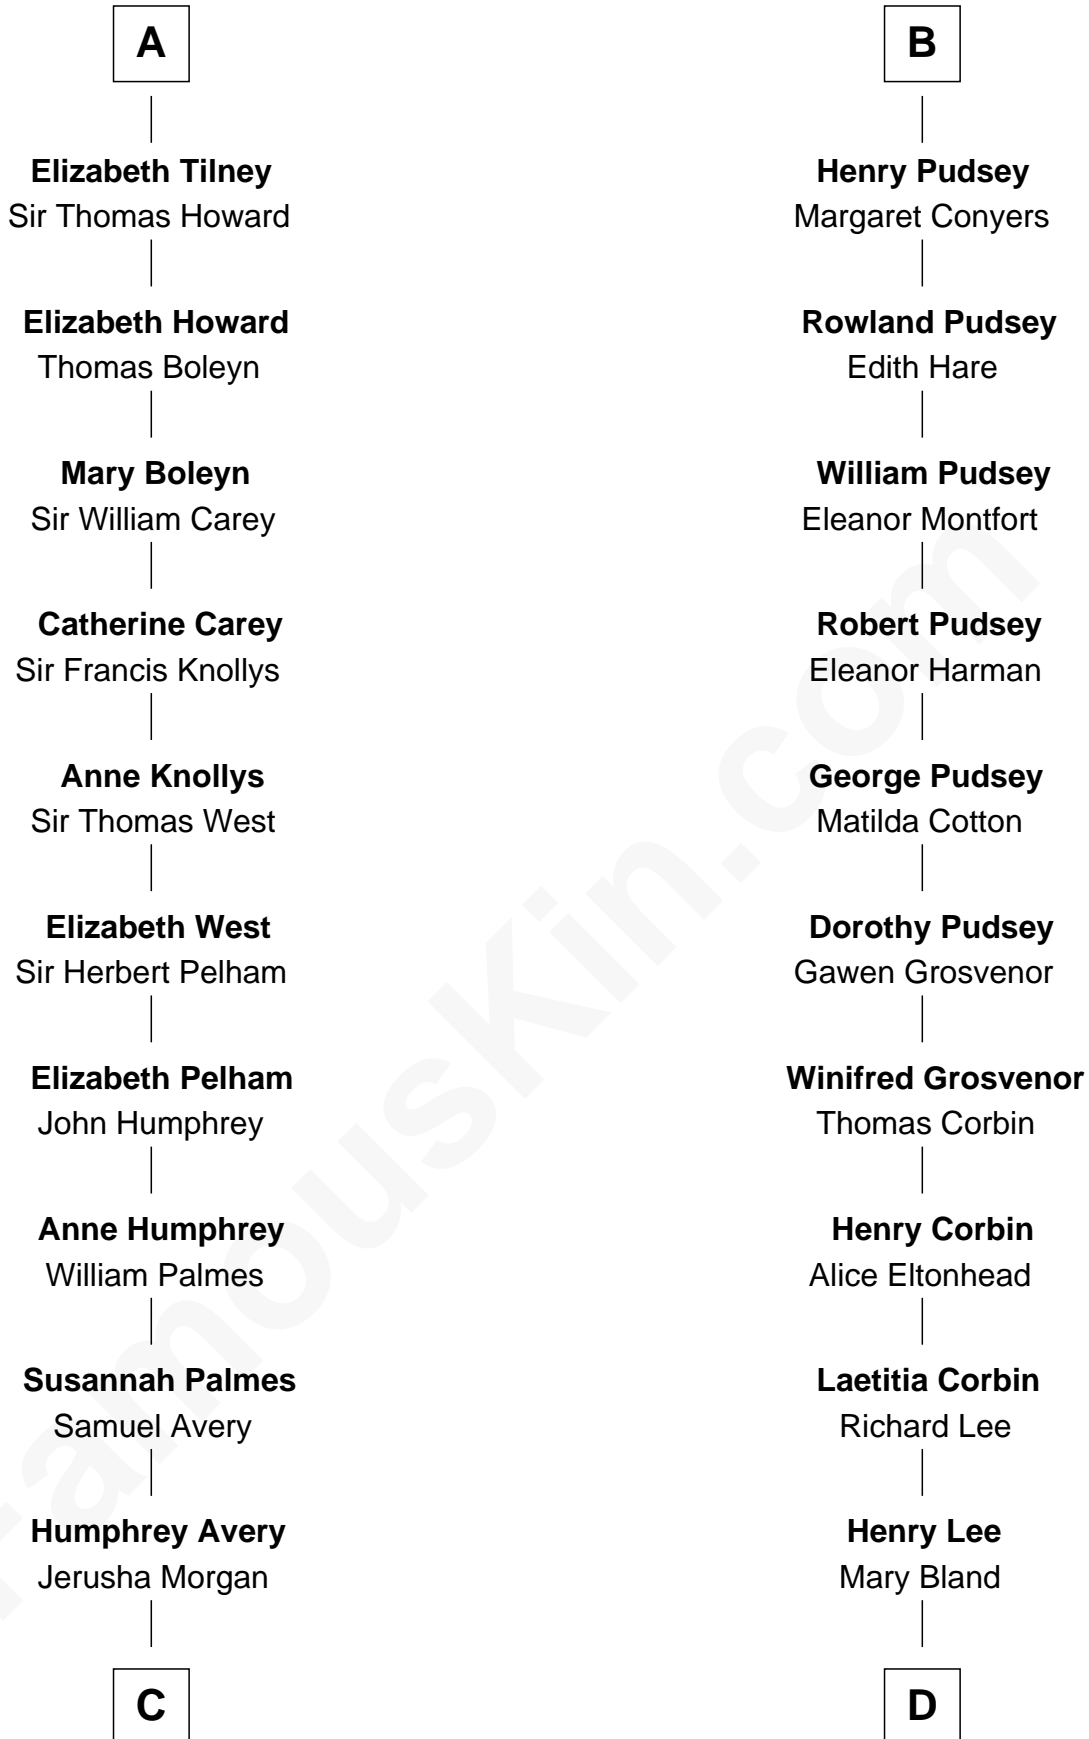

FamousKin.com Relationship Chart of

John D. Rockefeller

Founder of the Standard Oil Company

20th cousin 1 time removed of

Fitzhugh Lee

40th Governor of Virginia

William de Odingsells

Ela FitzWalter

Ida de Odingsells
Sir Roger de Herdeburgh

Ela Herdeburgh
Sir William de Boteler

Ankaret le Boteler
John le Strange

Eleanor le Strange
Sir Reynold de Grey

Ida Grey
John Cokayne

Elizabeth Cokayne
Sir Laurence Cheney

Elizabeth Cheney
Sir Frederick Tilney

A

Margaret de Oddingseles

Sir John de Grey

Sir John Grey
Avice Marmion

Sir Robert Grey
Lora de St. Quintin

Elizabeth Grey
Henry FitzHugh

Eleanor Fitzhugh
Sir Thomas Tunstall

Margaret Tunstall
Sir Ralph Pudsey

Sir John Pudsey
Grace Hamerton

B

C

Solomon Avery
Hannah Punderson

Miles Avery
Malinda Pixley

Lucy Avery
Godfrey Lewis Rockefeller

William Avery Rockefeller
Eliza Davison