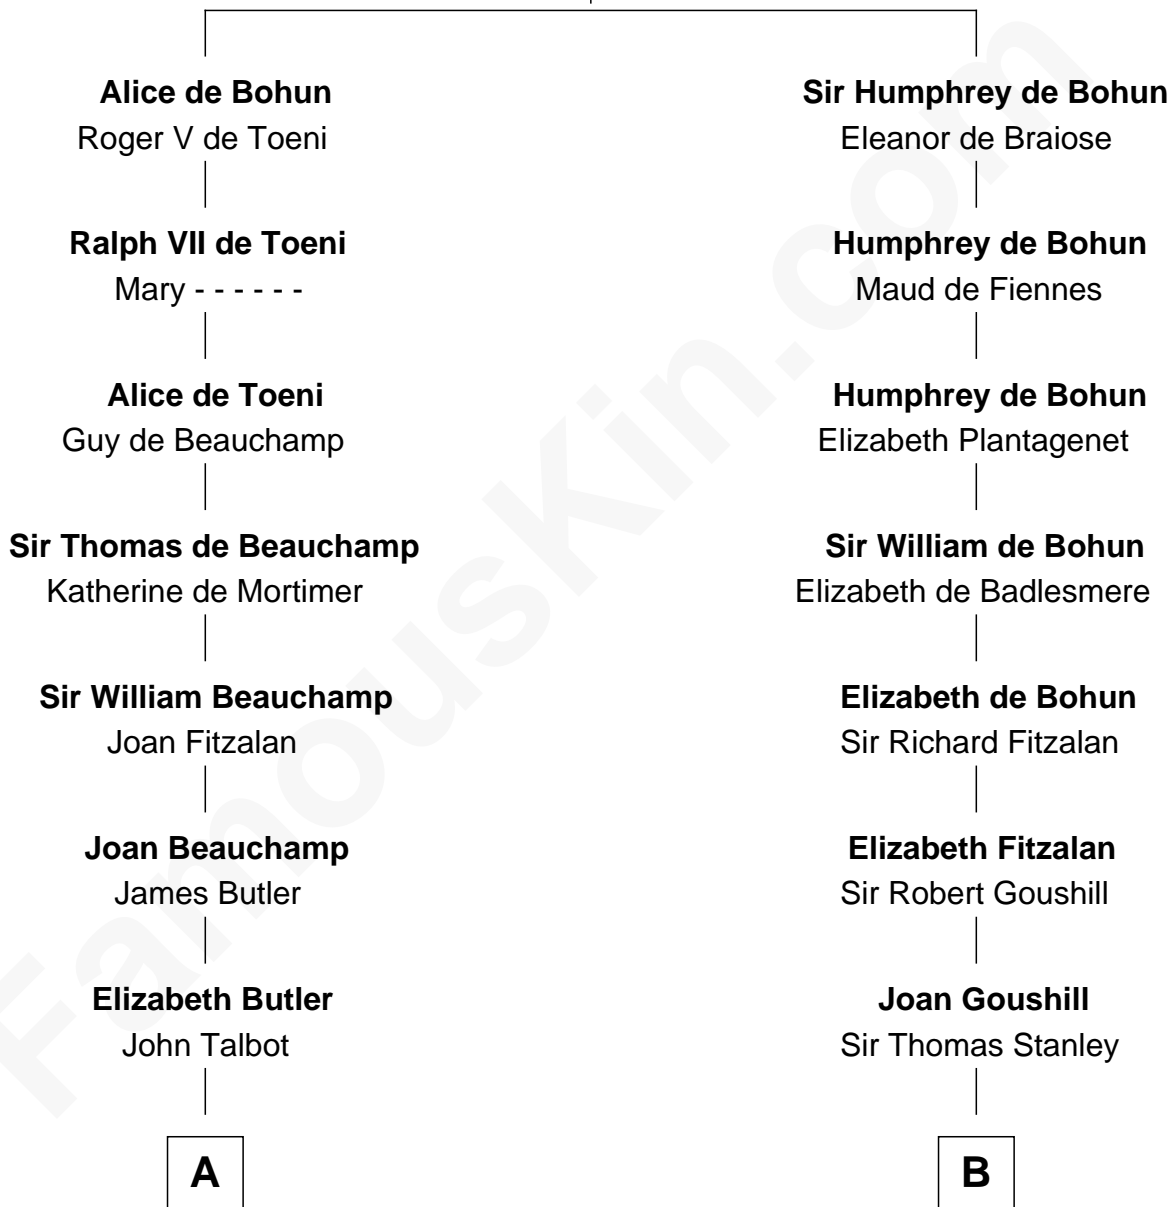

# FamousKin.com Relationship Chart of

**John D. Rockefeller**

*Founder of the Standard Oil Company*

17th cousin 4 times removed of

**Thomas Sim Lee**

*2nd and 7th Governor of Maryland*

**Sir Humphrey de Bohun**

Maud of Eu

**A**

**Ann Talbot**  
Sir Henry Vernon

**Elizabeth Vernon**  
Sir Robert Corbet

**Sir Roger Corbet**  
Anne Windsor

**Margaret Corbet**  
Sir Francis Palmes

**Sir Francis Palmes**  
Mary Hadnall

**Andrew Palmes**  
Elizabeth Harrison

**Stephen Palmes**  
-----

**William Palmes**  
Anne Humphrey

**Susannah Palmes**  
Samuel Avery

**Humphrey Avery**  
Jerusha Morgan

**C**

**B**

**Katherine Stanley**  
Sir John Savage