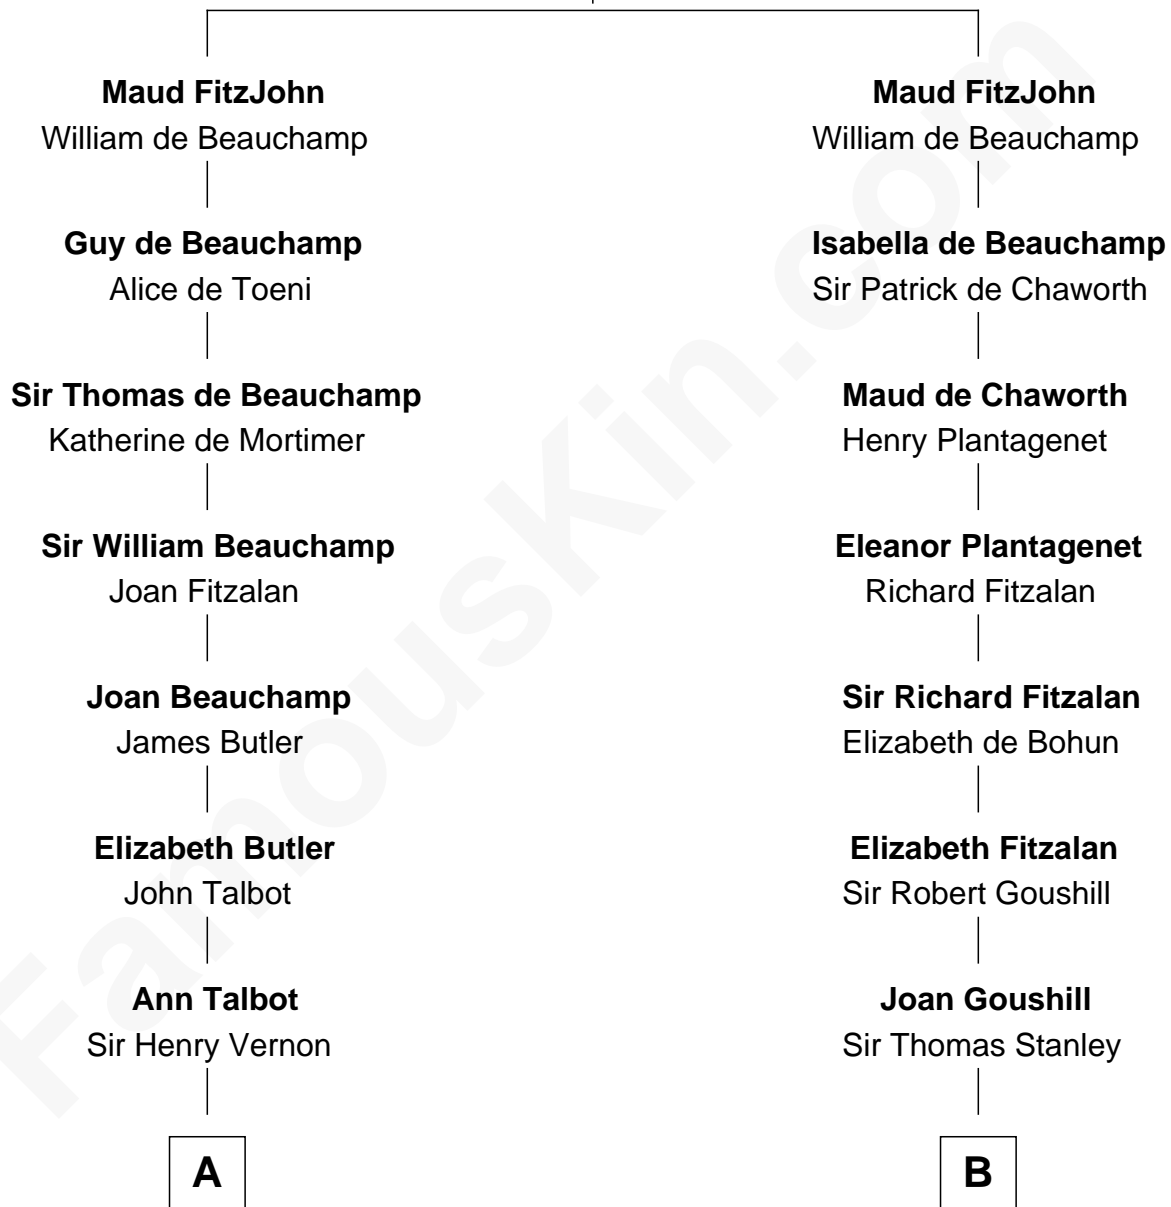

FamousKin.com Relationship Chart of

John D. Rockefeller

Founder of the Standard Oil Company

17th cousin 3 times removed of

Thomas Sim Lee

2nd and 7th Governor of Maryland

Sir John FitzGeoffrey

Isabel le Bigod

C

—
Miles Avery
Malinda Pixley

—
Lucy Avery
Godfrey Lewis Rockefeller

—
William Avery Rockefeller
Eliza Davison

—
John D. Rockefeller
Founder of the Standard Oil Company

FamousKin.com