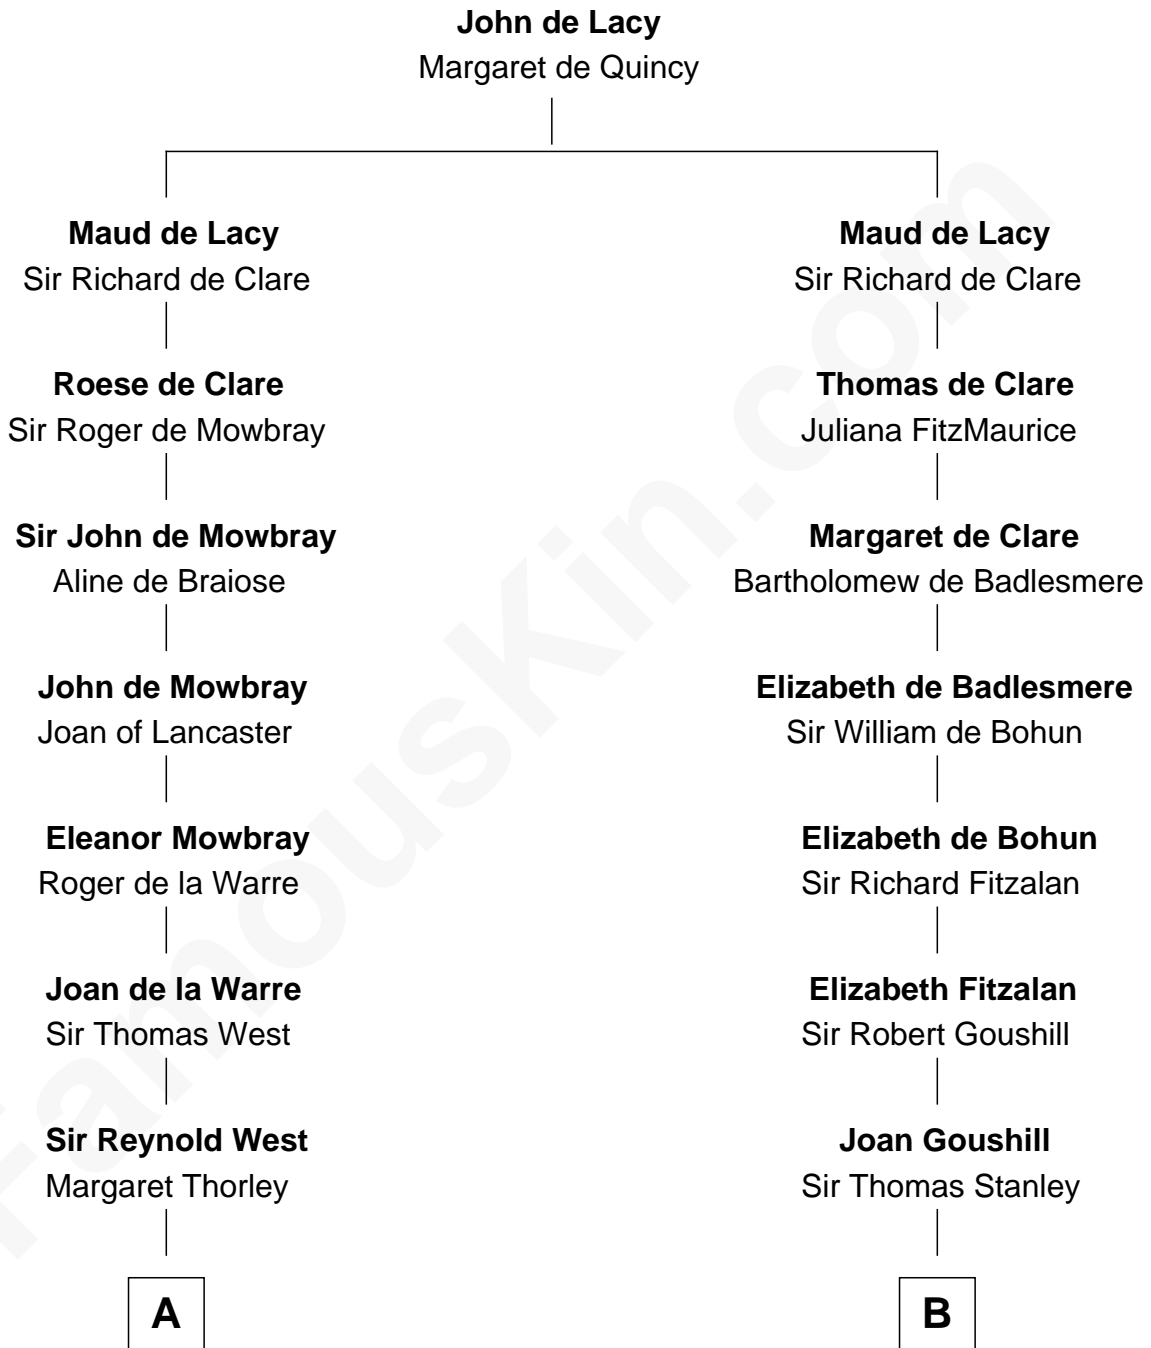

FamousKin.com Relationship Chart of

John D. Rockefeller

Founder of the Standard Oil Company

17th cousin 4 times removed of

Thomas Sim Lee

2nd and 7th Governor of Maryland

C

—
Solomon Avery
Hannah Punderson

—
Miles Avery
Malinda Pixley

—
Lucy Avery
Godfrey Lewis Rockefeller

—
William Avery Rockefeller
Eliza Davison

—
John D. Rockefeller
Founder of the Standard Oil Company

FamousKin.com