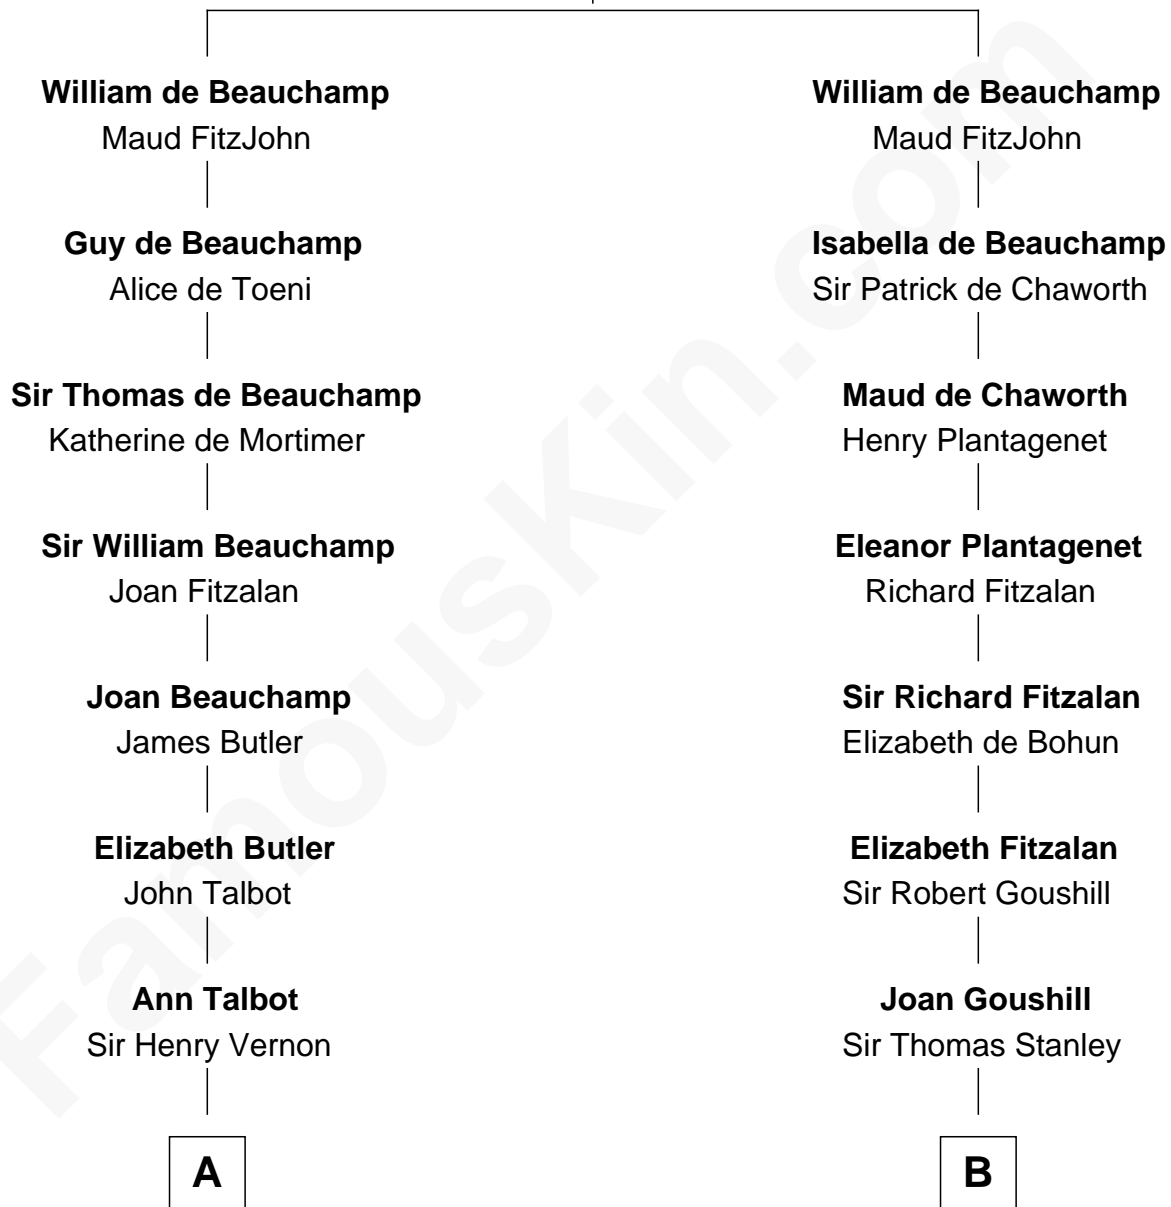

FamousKin.com Relationship Chart of

John D. Rockefeller

Founder of the Standard Oil Company

17th cousin 3 times removed of

Thomas Sim Lee

2nd and 7th Governor of Maryland

Sir William de Beauchamp

Isabel Mauduit

C

—
Miles Avery
Malinda Pixley

—
Lucy Avery
Godfrey Lewis Rockefeller

—
William Avery Rockefeller
Eliza Davison

—
John D. Rockefeller
Founder of the Standard Oil Company

FamousKin.com