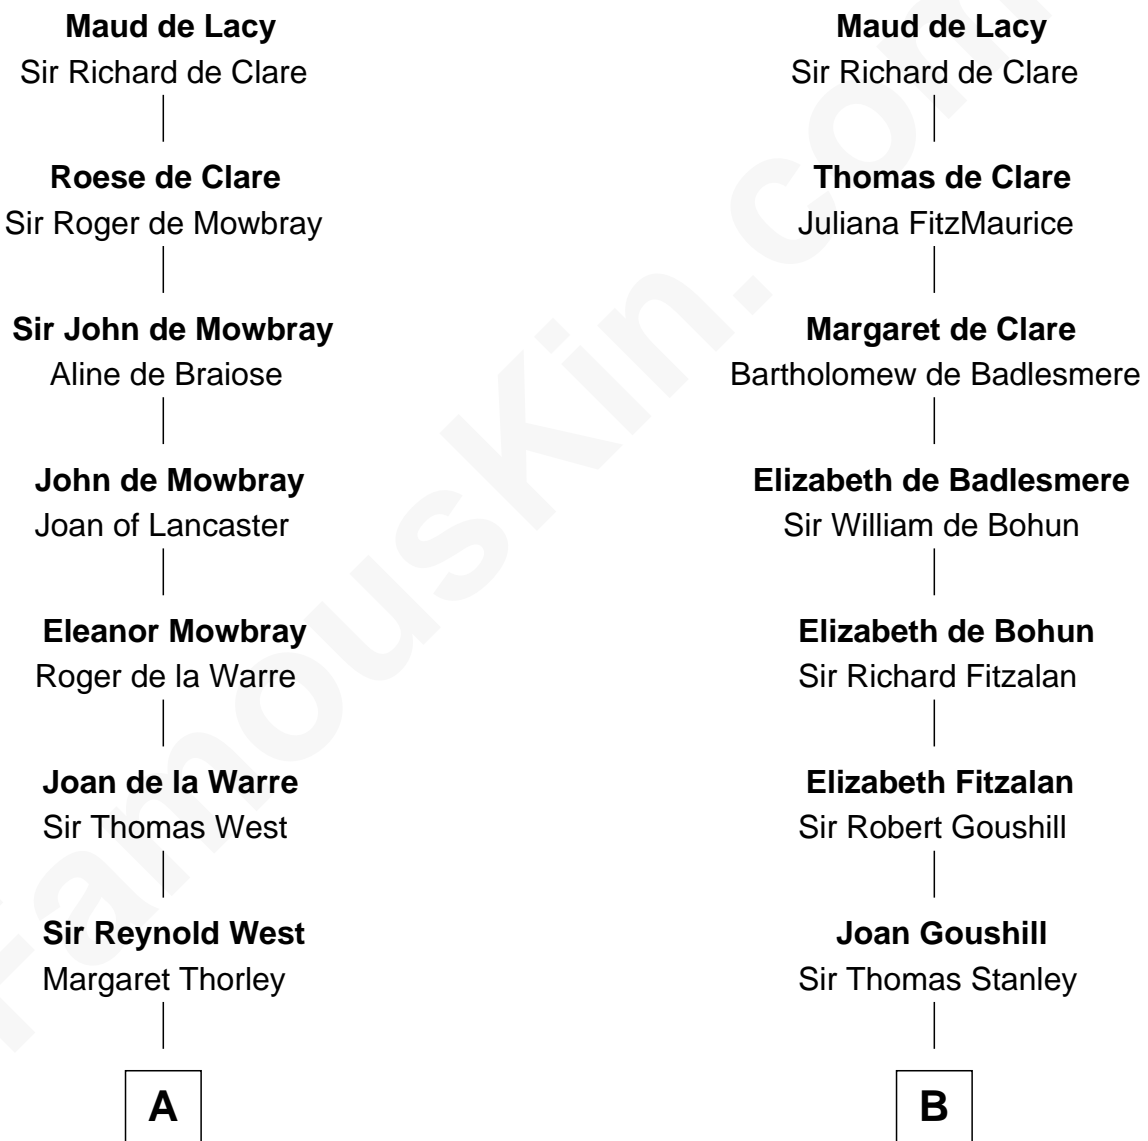

# FamousKin.com Relationship Chart of

**John D. Rockefeller**

*Founder of the Standard Oil Company*

18th cousin 3 times removed of

**Edward Lloyd V**

*13th Governor of Maryland*

**John de Lacy**  
Margaret de Quincy

**C**

**Solomon Avery**  
Hannah Punderson

**Miles Avery**  
Malinda Pixley

**Lucy Avery**  
Godfrey Lewis Rockefeller

**William Avery Rockefeller**  
Eliza Davison

**John D. Rockefeller**  
*Founder of the Standard Oil Company*

**D**

**Col. Edward Lloyd**  
Elizabeth Tayloe

**Edward Lloyd V**  
*13th Governor of Maryland*

FamousKin.com