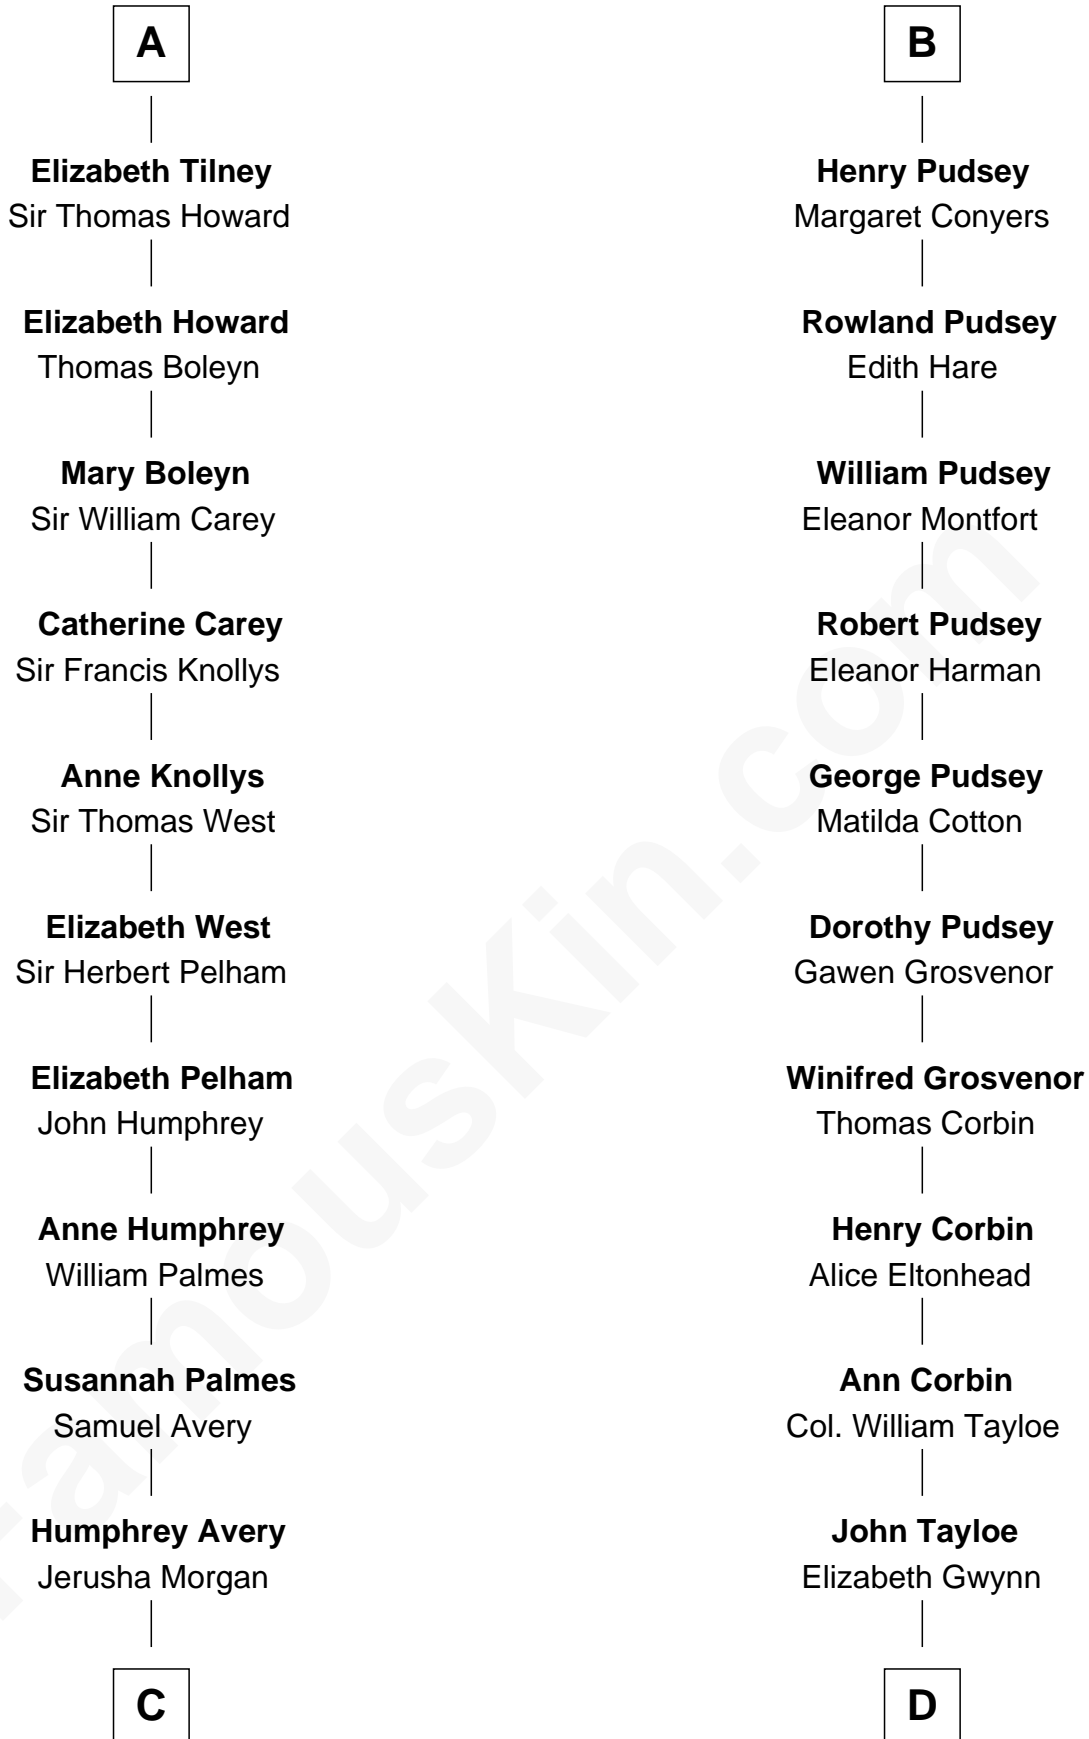

FamousKin.com Relationship Chart of

John D. Rockefeller

Founder of the Standard Oil Company

19th cousin 2 times removed of

Edward Lloyd V

13th Governor of Maryland

William de Odingsells

Ela FitzWalter

Ida de Odingsells
Sir Roger de Herdeburgh

Ela Herdeburgh
Sir William de Boteler

Ankaret le Boteler
John le Strange

Eleanor le Strange
Sir Reynold de Grey

Ida Grey
John Cokayne

Elizabeth Cokayne
Sir Laurence Cheney

Elizabeth Cheney
Sir Frederick Tilney

A

Margaret de Oddingseles

Sir John de Grey

Sir John Grey
Avice Marmion

Sir Robert Grey
Lora de St. Quintin

Elizabeth Grey
Henry FitzHugh

Eleanor Fitzhugh
Sir Thomas Tunstall

Margaret Tunstall
Sir Ralph Pudsey

Sir John Pudsey
Grace Hamerton

B

C

Solomon Avery
Hannah Punderson

Miles Avery
Malinda Pixley

Lucy Avery
Godfrey Lewis Rockefeller

William Avery Rockefeller
Eliza Davison