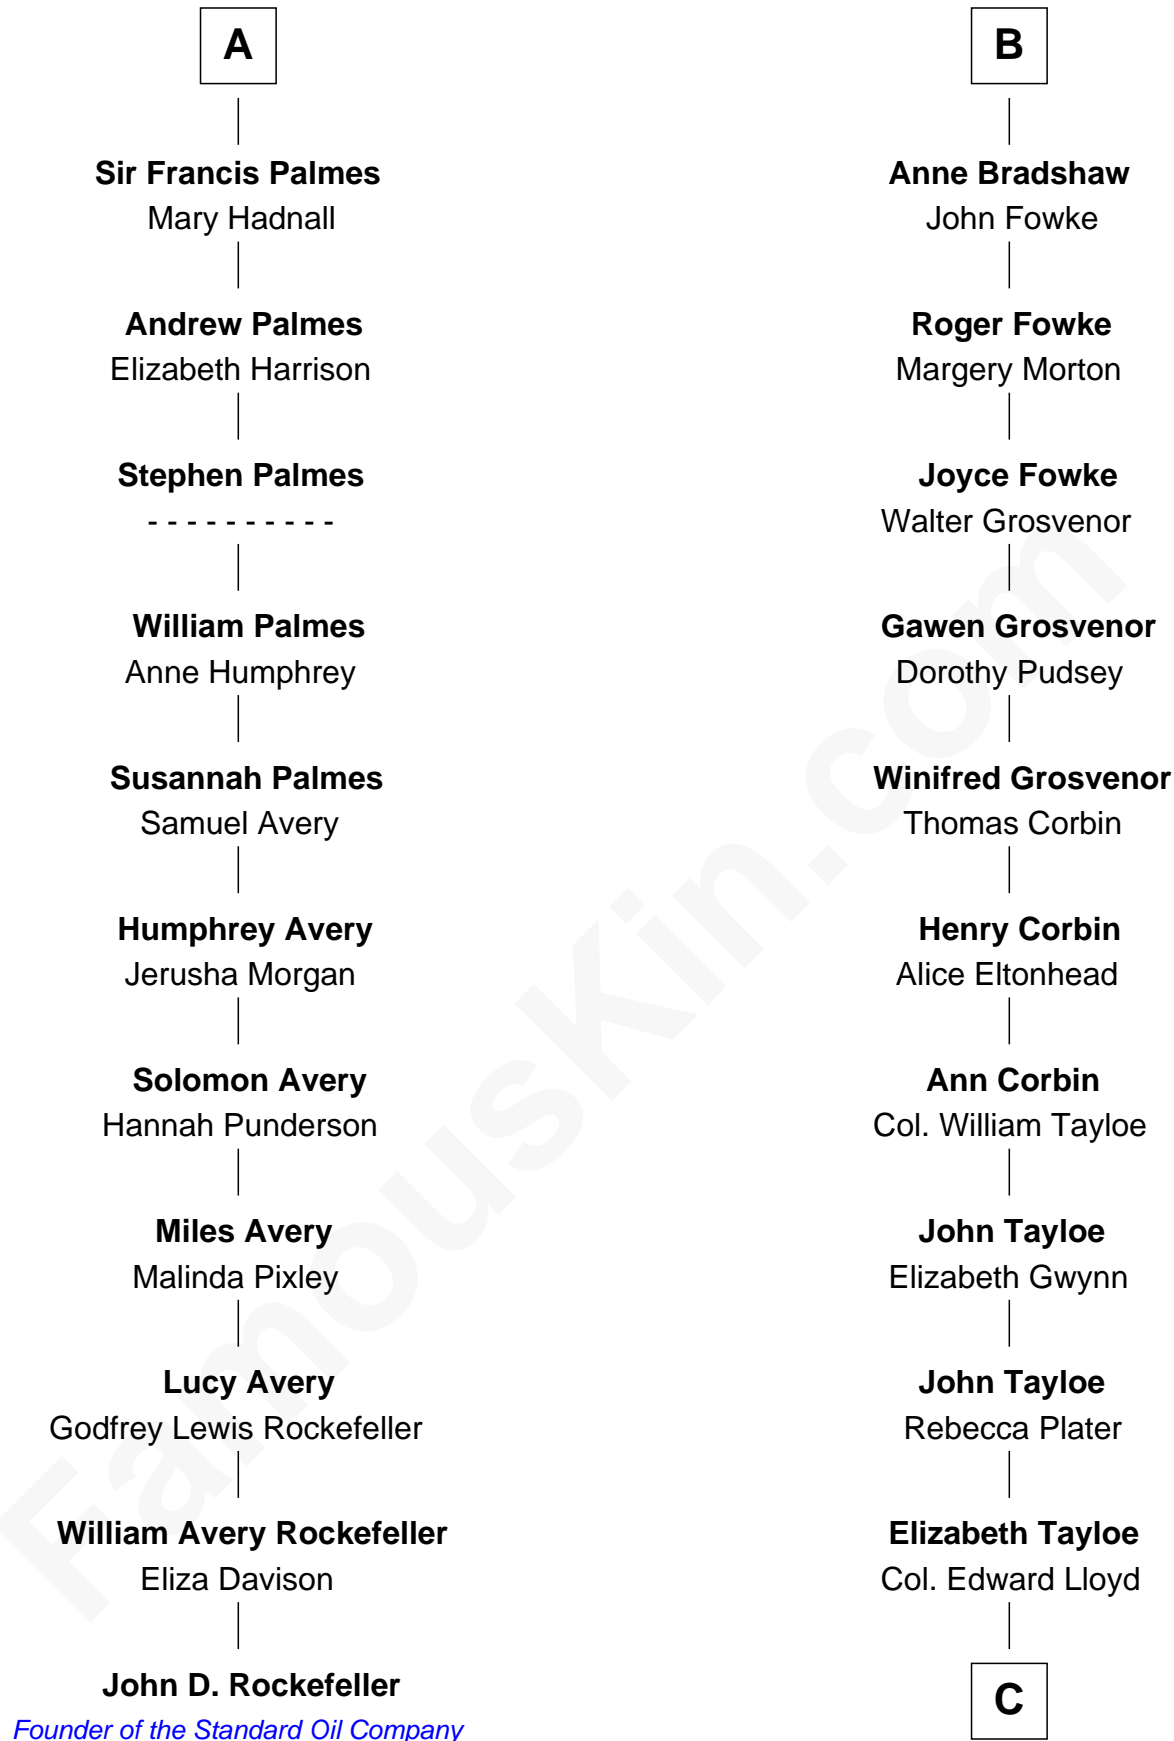

FamousKin.com Relationship Chart of

John D. Rockefeller

Founder of the Standard Oil Company

17th cousin 2 times removed of

Henry Lloyd

40th Governor of Maryland

John de Welles

Maud de Roos

C

Col. Edward Lloyd

Sally Scott Murray

Daniel Lloyd

Catherine Henry

Henry Lloyd

40th Governor of Maryland

FamousKin.com