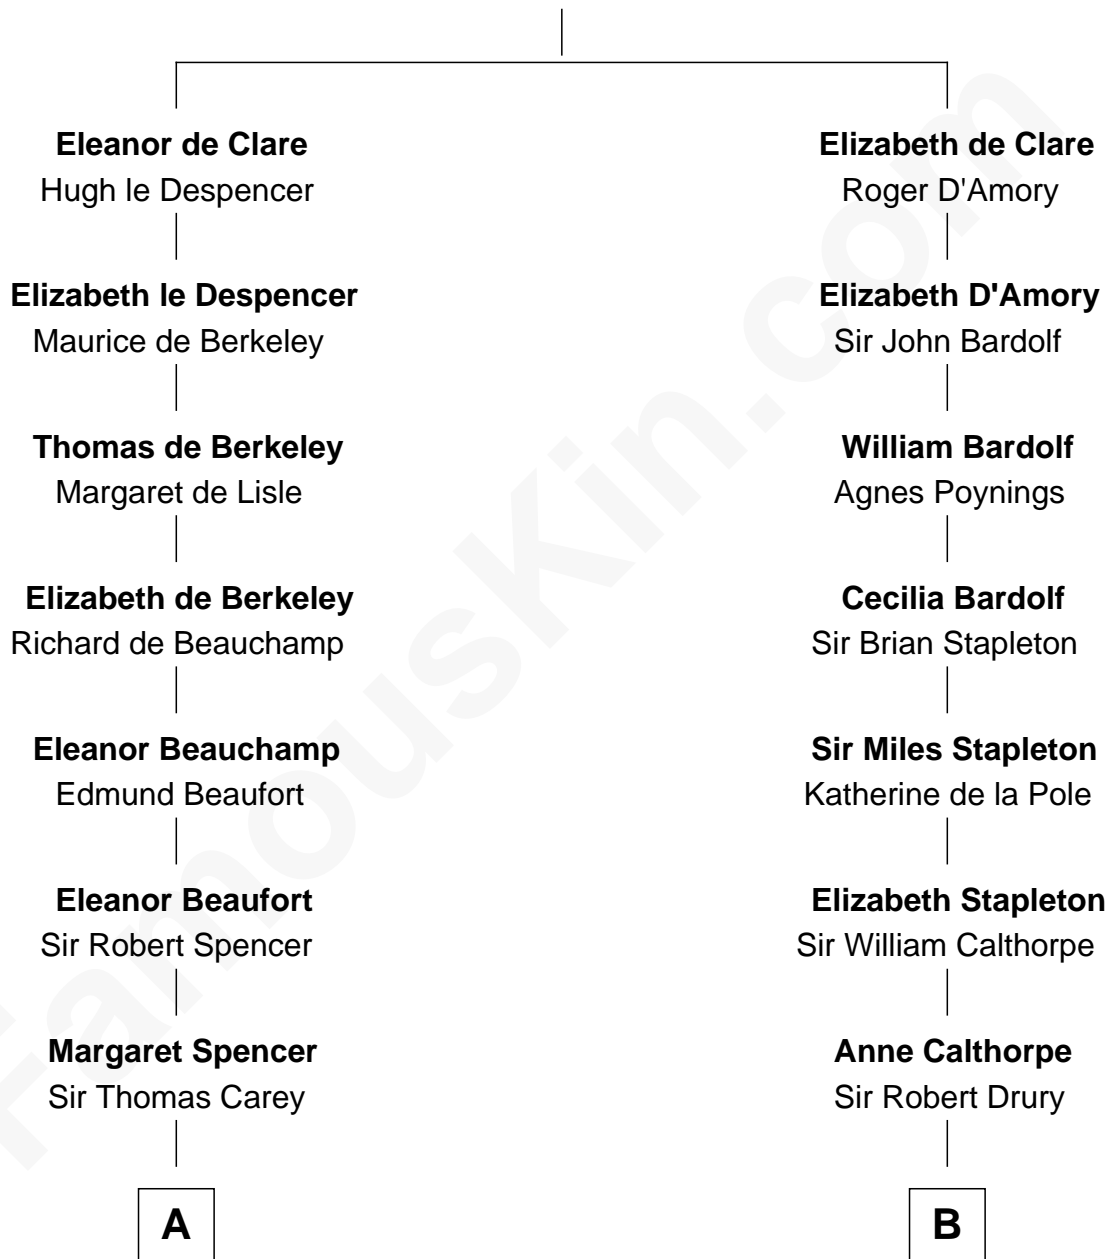

# FamousKin.com Relationship Chart of

**John D. Rockefeller**

*Founder of the Standard Oil Company*

16th cousin 3 times removed of

**Charles Carnan Ridgely**

*15th Governor of Maryland*

**Sir Gilbert de Clare**

Joan of Acre

**C**

—  
**Lucy Avery**

Godfrey Lewis Rockefeller

—  
**William Avery Rockefeller**

Eliza Davison

—  
**John D. Rockefeller**

*Founder of the Standard Oil Company*