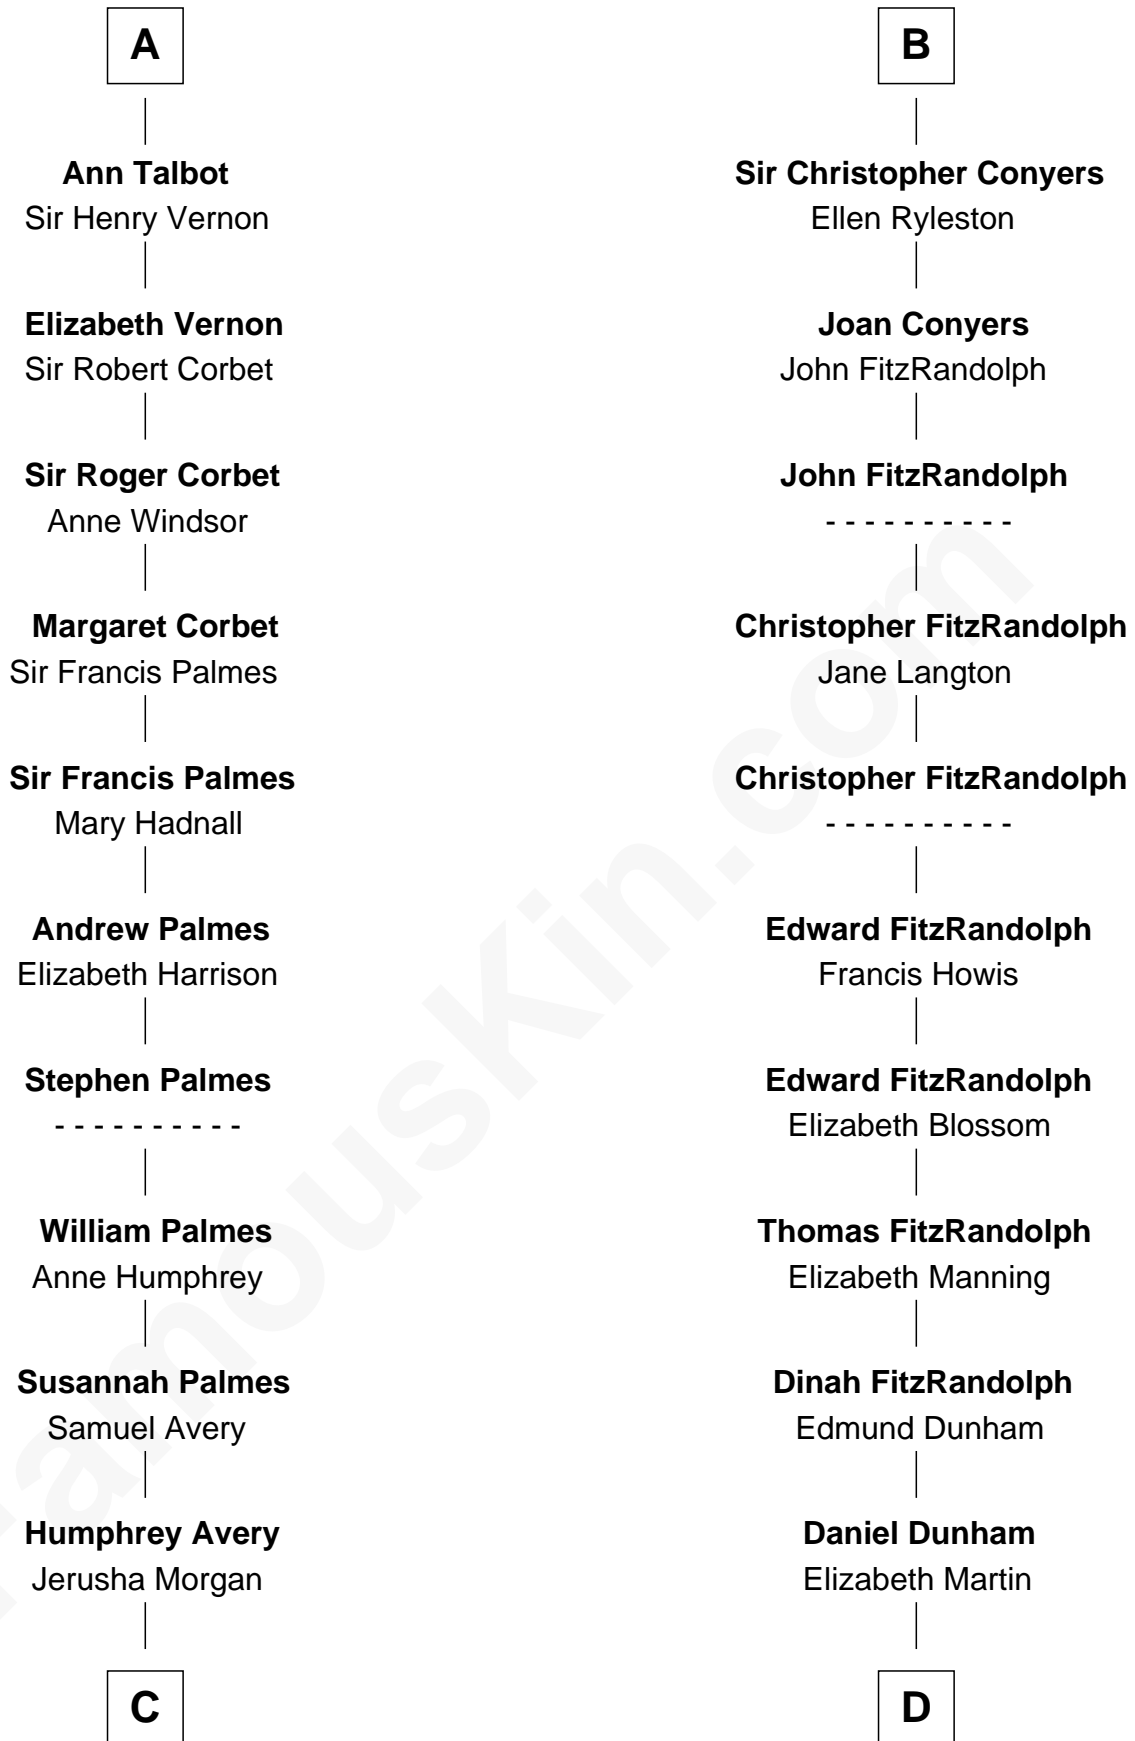

FamousKin.com

Relationship Chart of

John D. Rockefeller

Founder of the Standard Oil Company

21st cousin of

Georgia O'Keeffe

American Artist

Sir William de Ros

Lucy FitzPiers

C

Solomon Avery
Hannah Punderson

Miles Avery
Malinda Pixley

Lucy Avery
Godfrey Lewis Rockefeller

William Avery Rockefeller
Eliza Davison

John D. Rockefeller
Founder of the Standard Oil Company

D

Isabella Dunham
Abraham Wyckoff

Charles Wyckoff
Alletta Maria Field

Isabella Wyckoff
George Victor Tutto

Ida Ten Eyck Tutto
Francis Calyxtus O'Keeffe

Georgia O'Keeffe
American Artist