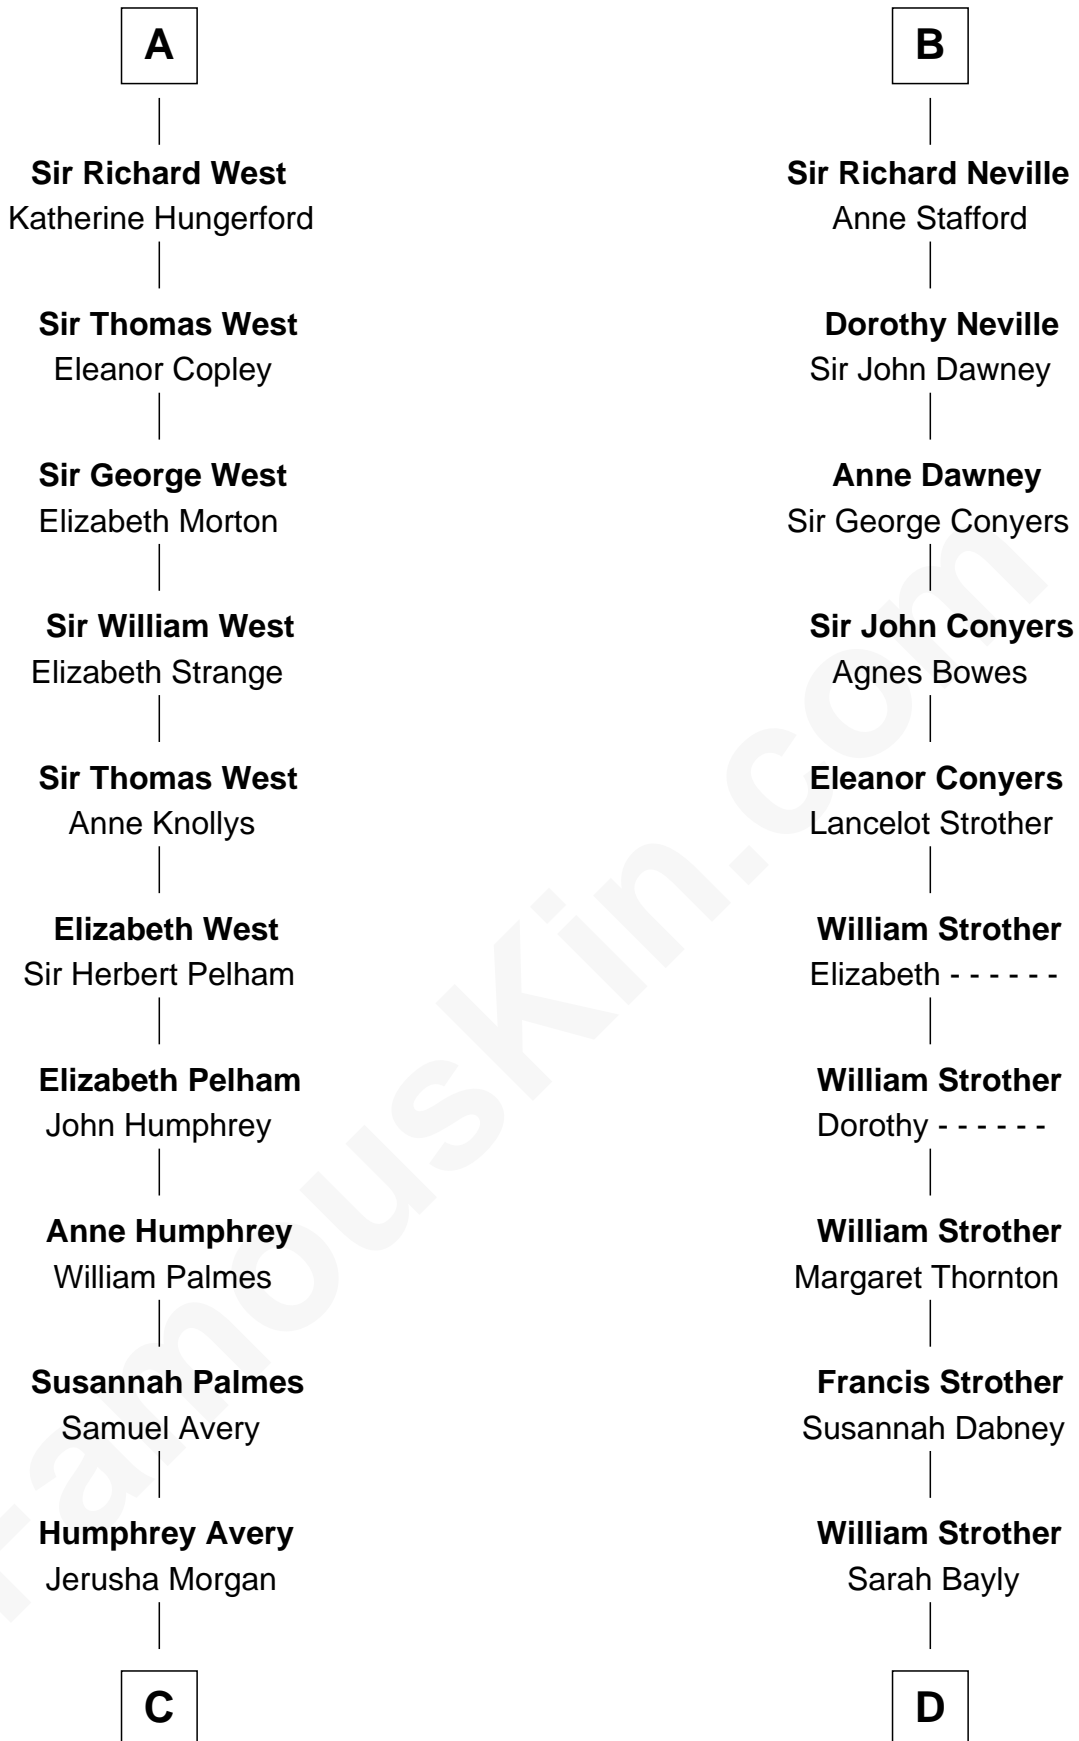

# FamousKin.com Relationship Chart of

**John D. Rockefeller**

*Founder of the Standard Oil Company*

18th cousin 3 times removed of

**Zachary Taylor**

*12th U.S. President*

**Alan la Zouche**

Ellen de Quincy

**Roger de la Warre**

Eleanor Mowbray

**Joan de la Warre**

Sir Thomas West

**Sir Reynold West**

Margaret Thorley

**A**

**Margery la Zouche**

Joan Beaufort

**George Neville**

Elizabeth Beauchamp

**Sir Henry Neville**

Joan Bouchier

**B**

**C**

**Solomon Avery**  
Hannah Punderson

**Miles Avery**  
Malinda Pixley

**Lucy Avery**  
Godfrey Lewis Rockefeller

**William Avery Rockefeller**  
Eliza Davison

**John D. Rockefeller**  
*Founder of the Standard Oil Company*

**D**

**Sarah Dabney Strother**  
Col. Richard Taylor