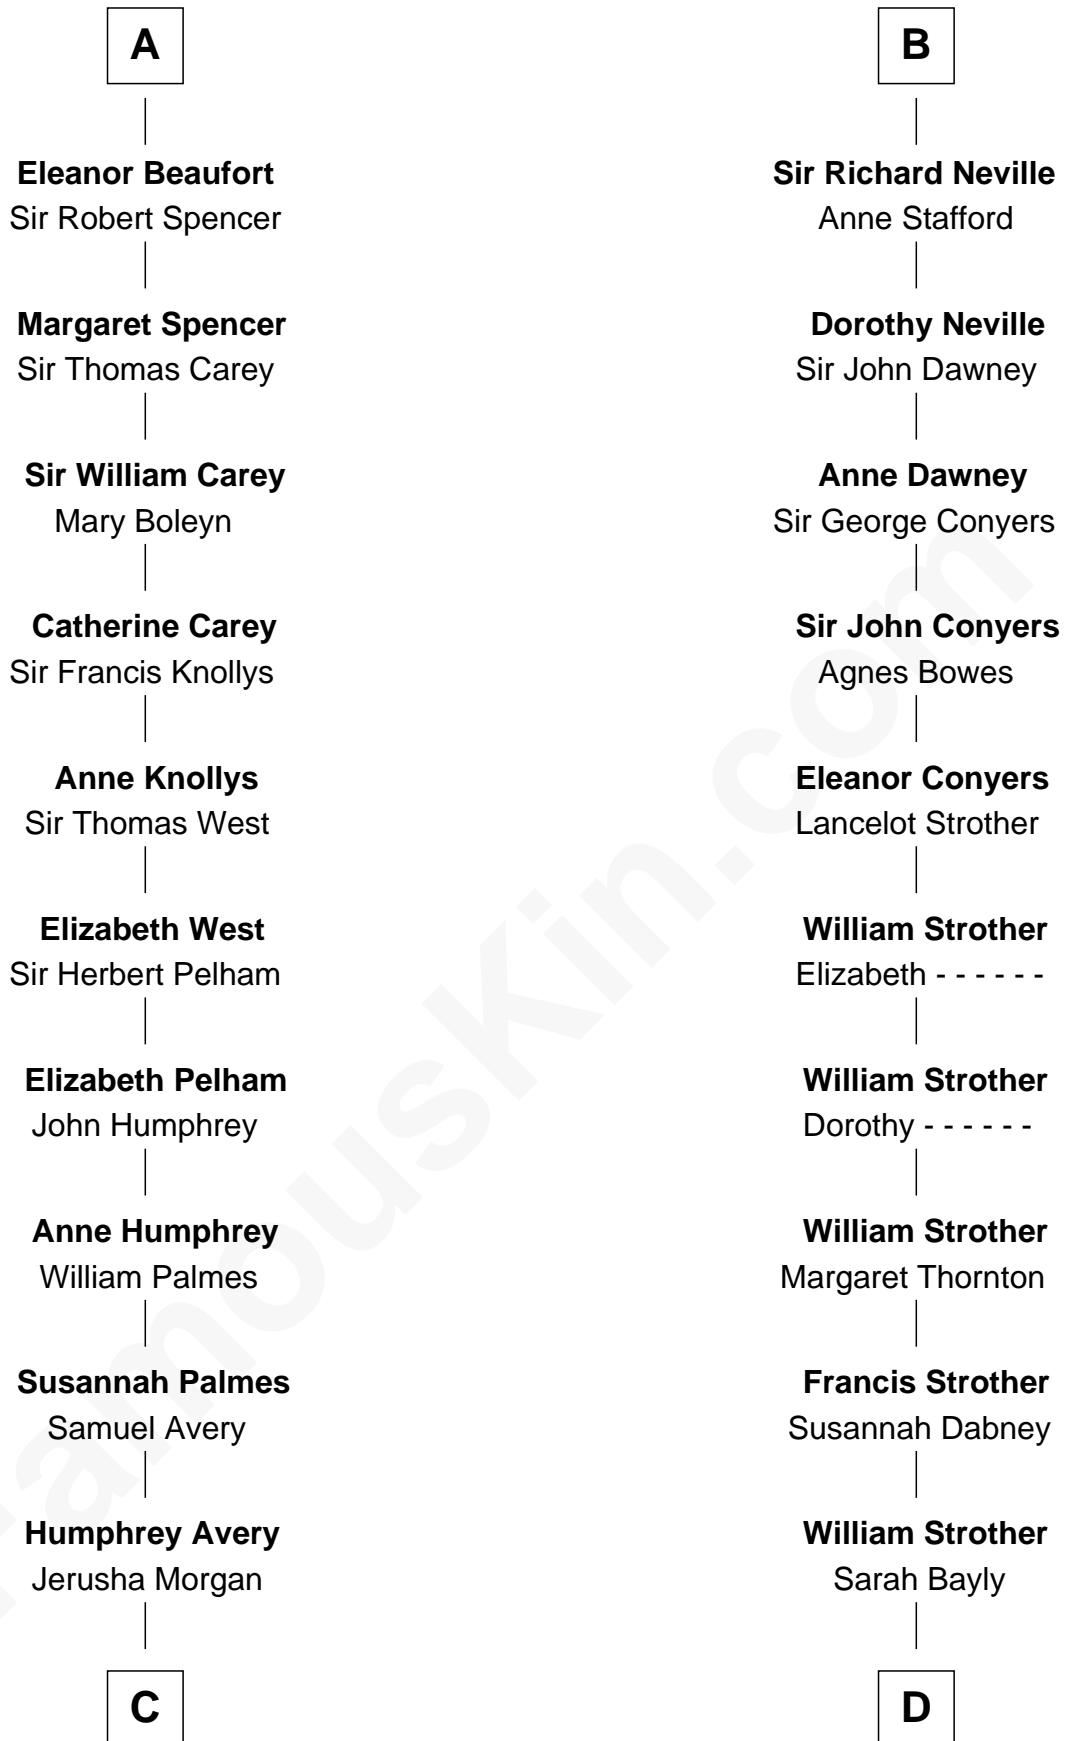

FamousKin.com Relationship Chart of

John D. Rockefeller

Founder of the Standard Oil Company

18th cousin 3 times removed of

Zachary Taylor

12th U.S. President

Sir William de Fiennes

Blanche de Brienne

C

Solomon Avery
Hannah Punderson

Miles Avery
Malinda Pixley

Lucy Avery
Godfrey Lewis Rockefeller

William Avery Rockefeller
Eliza Davison

John D. Rockefeller
Founder of the Standard Oil Company

D

Sarah Dabney Strother
Col. Richard Taylor

Zachary Taylor
12th U.S. President

FamousKin.com