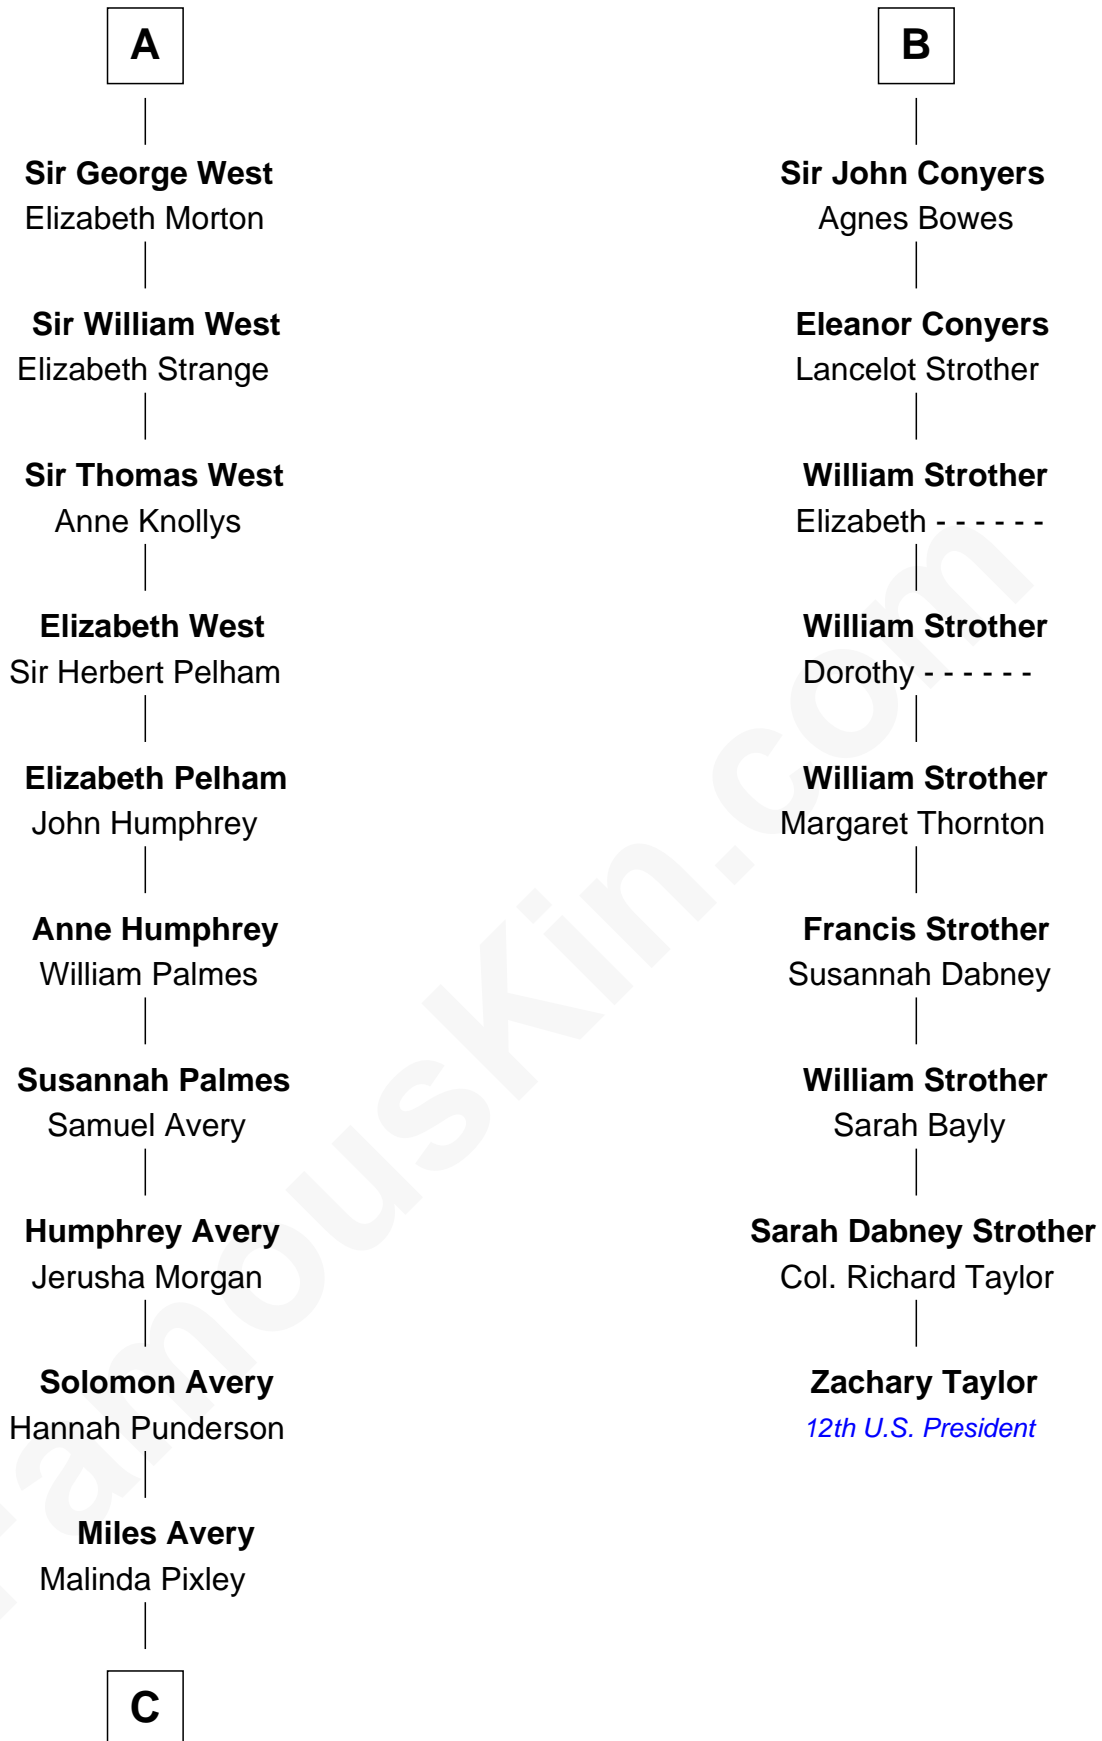

# FamousKin.com Relationship Chart of

**John D. Rockefeller**

*Founder of the Standard Oil Company*

15th cousin 4 times removed of

**Zachary Taylor**

*12th U.S. President*

**C**

—  
**Lucy Avery**

Godfrey Lewis Rockefeller

—  
**William Avery Rockefeller**

Eliza Davison

—  
**John D. Rockefeller**

*Founder of the Standard Oil Company*

FamousKin.com